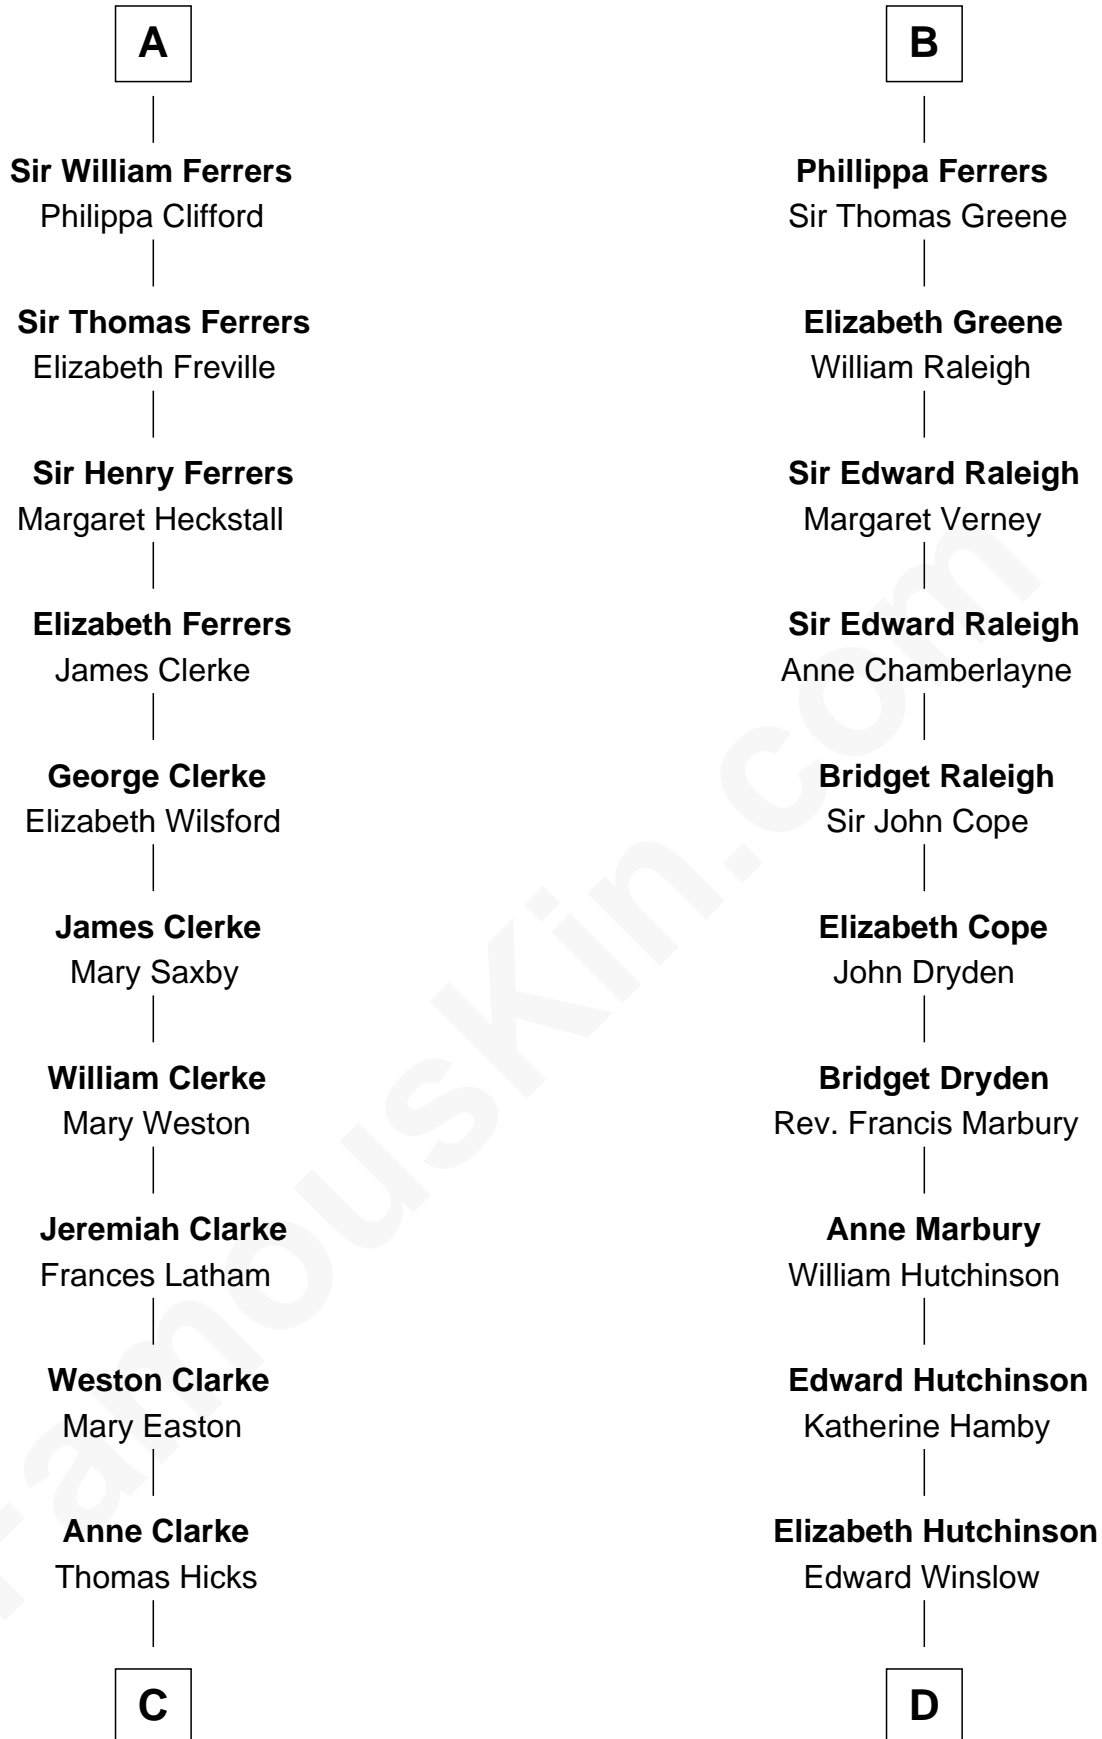

# FamousKin.com Relationship Chart of

**Susan B. Anthony**

*Women's Rights Advocate*

20th cousin 1 time removed of

**Nicholas Gilman**

*Signer of the U.S. Constitution*

**Sir Robert II de Quincy**

Hawise of Chester

**C**

**Thomas Hicks**

Judith Akin

**Judith Hicks**

David Anthony

**Humphrey Anthony**

Hannah Lapham

**Daniel Anthony**

Lucy Read

**Susan B. Anthony**

*Women's Rights Advocate*

**D**

**Anna Winslow**

John Taylor

**Rev. John Taylor**

Elizabeth Rogers