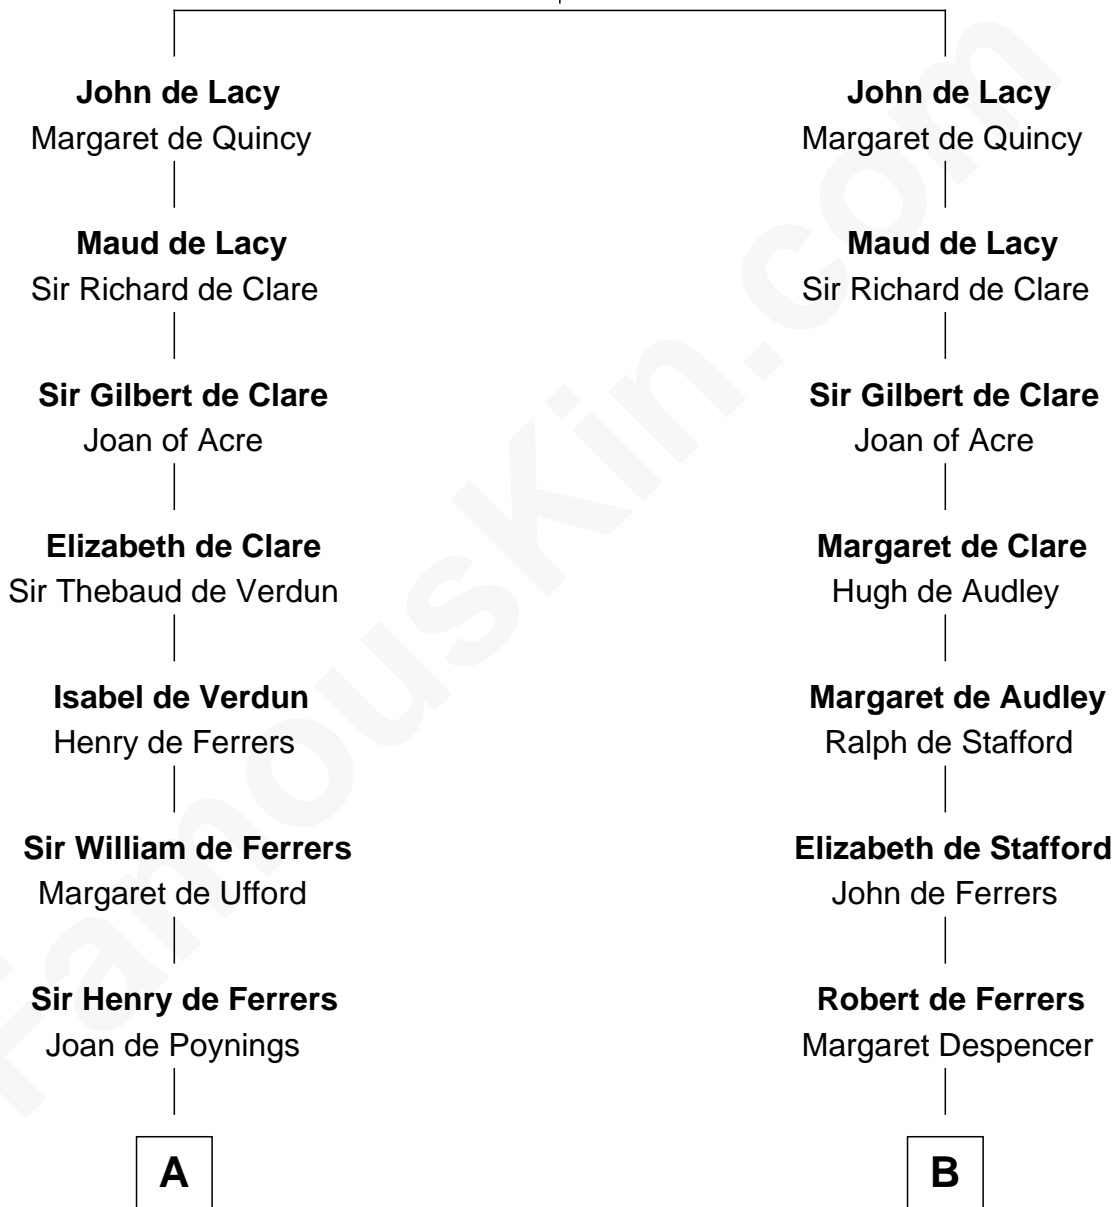

FamousKin.com Relationship Chart of

Susan B. Anthony

Women's Rights Advocate

20th cousin 1 time removed of

Nicholas Gilman

Signer of the U.S. Constitution

Roger de Lacy

Maud de Clere

C

Thomas Hicks

Judith Akin

Judith Hicks

David Anthony

Humphrey Anthony

Hannah Lapham

Daniel Anthony

Lucy Read

Susan B. Anthony

Women's Rights Advocate

D

Anna Winslow

John Taylor

Rev. John Taylor

Elizabeth Rogers