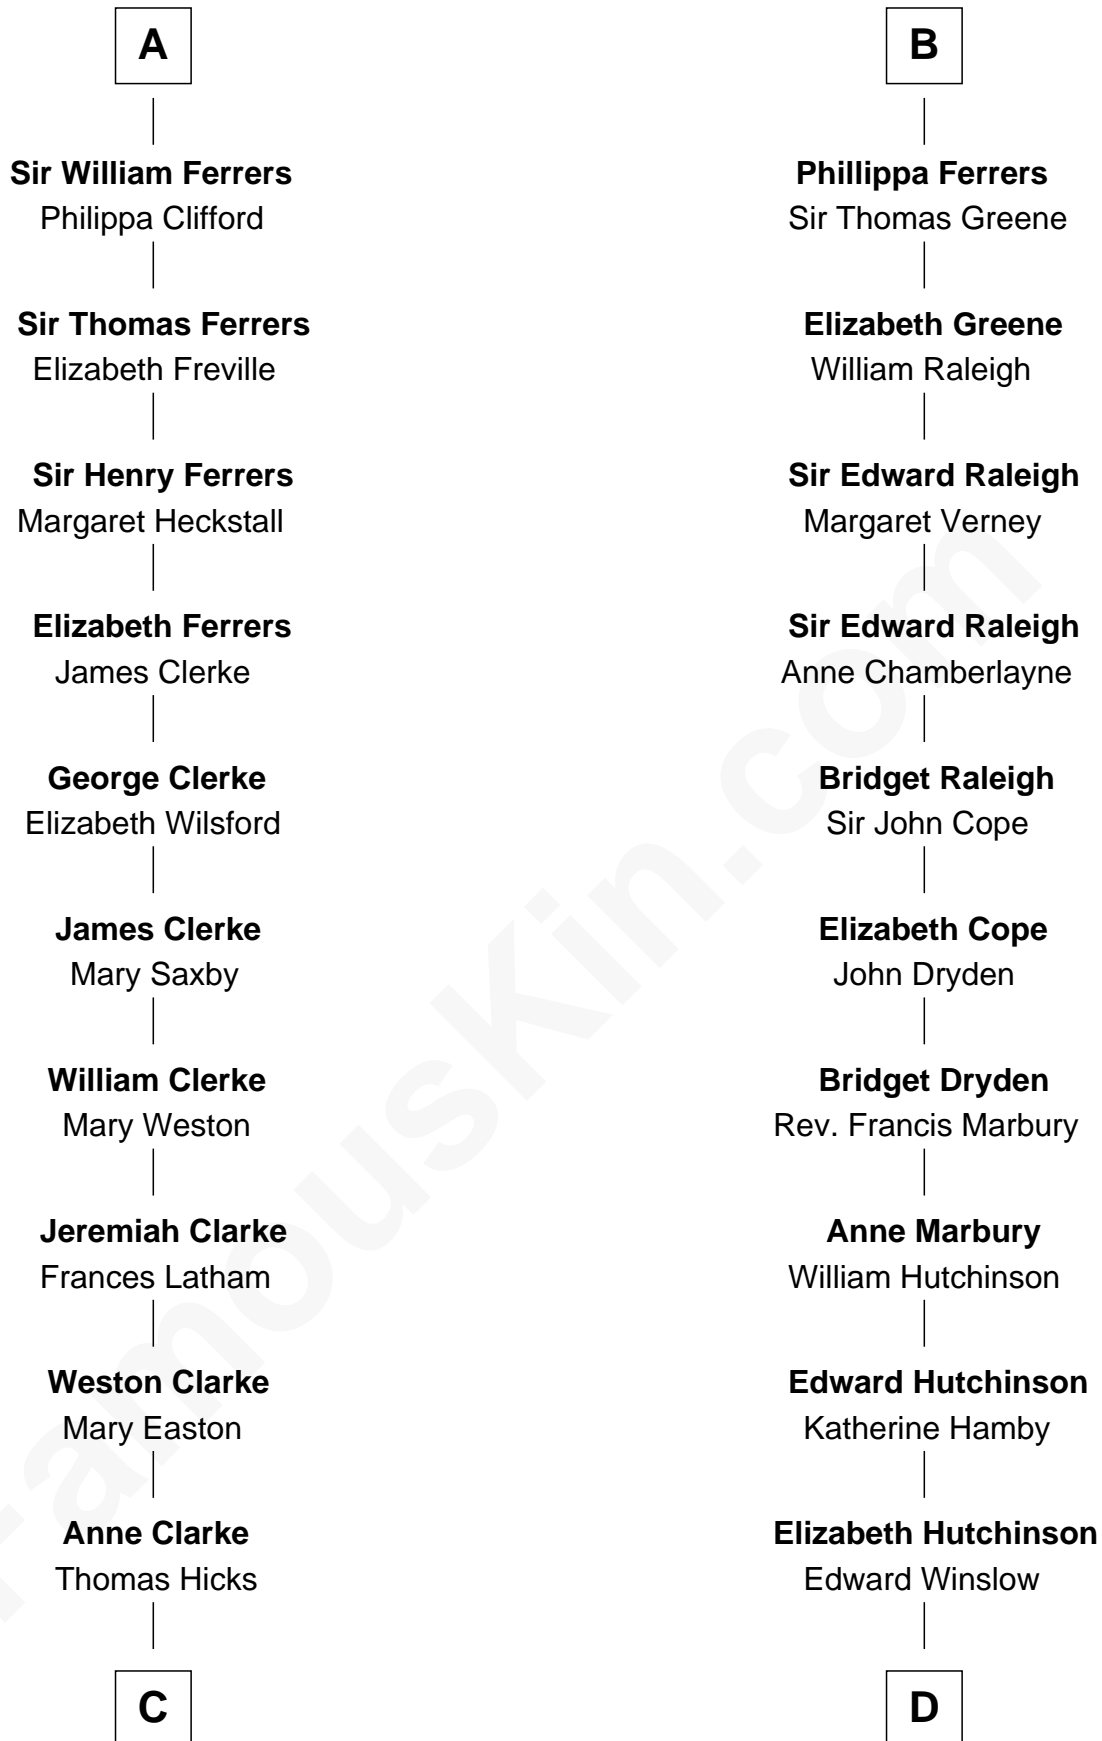

FamousKin.com Relationship Chart of

Susan B. Anthony

Women's Rights Advocate

20th cousin 1 time removed of

Nicholas Gilman

Signer of the U.S. Constitution

Roger de Lacy

Maud de Clere