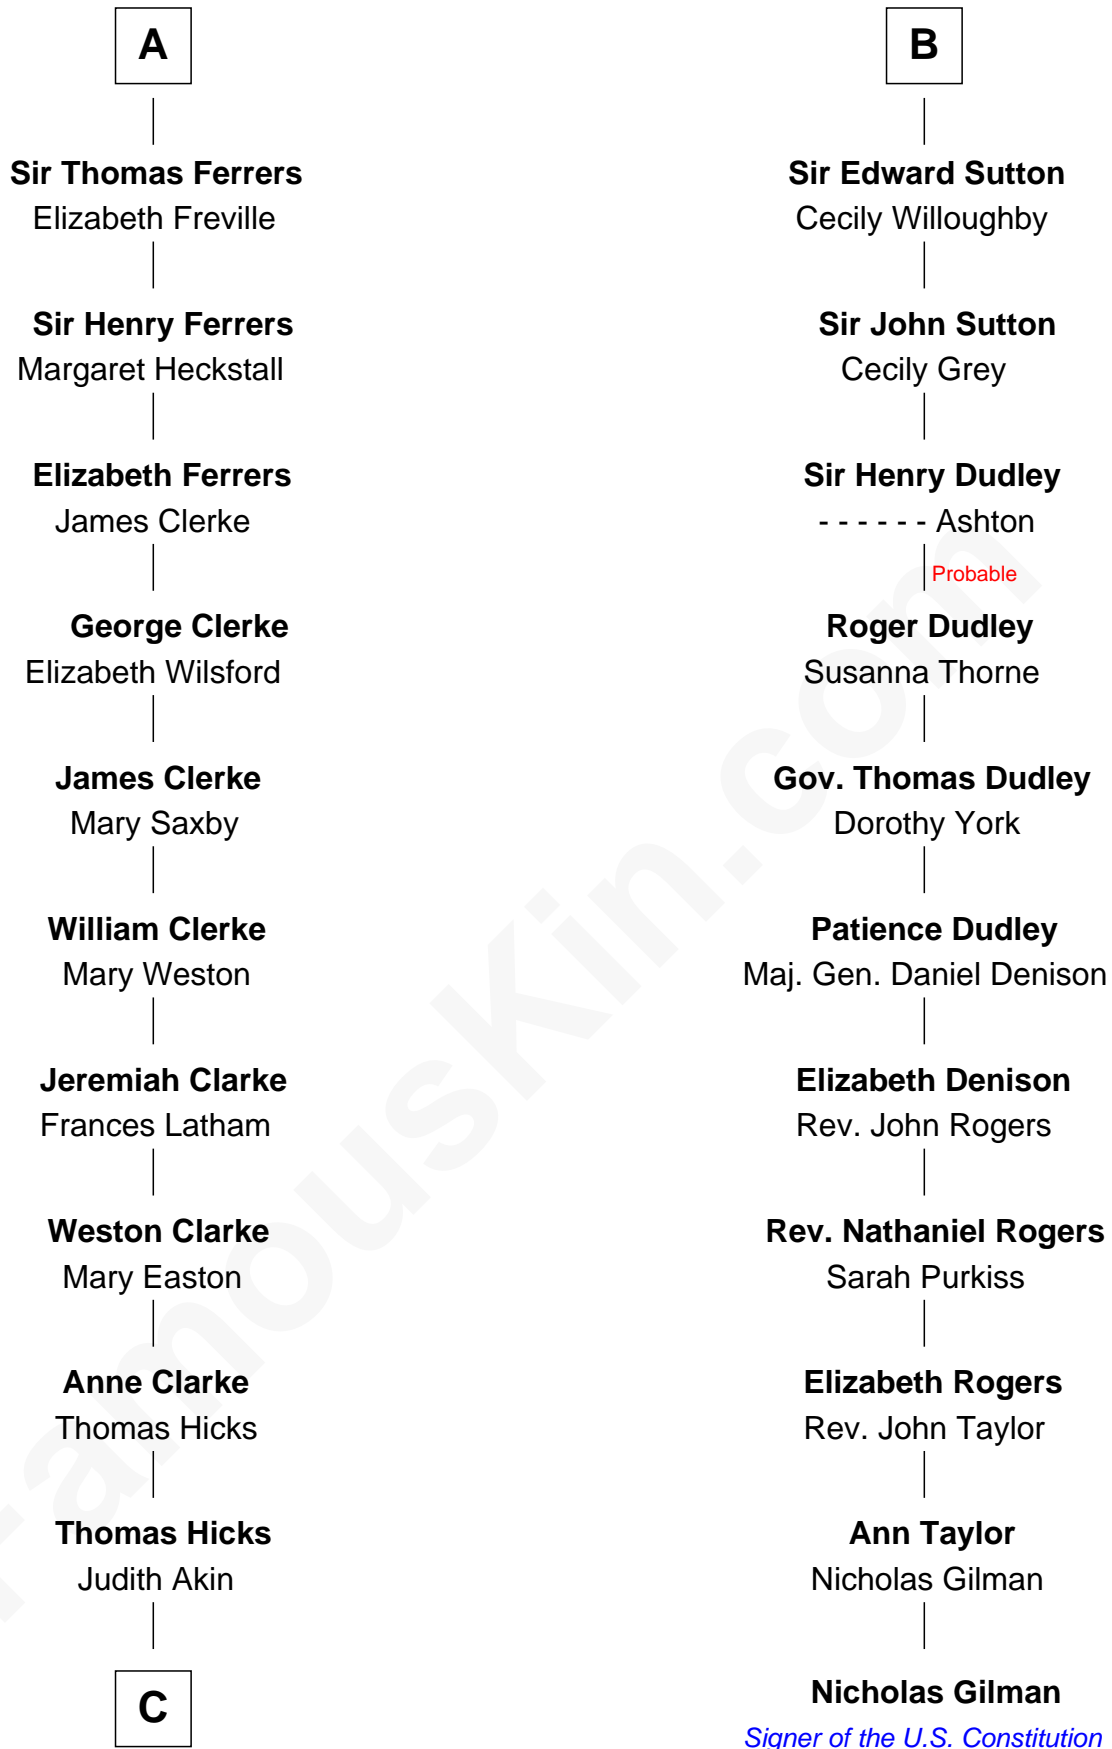

# FamousKin.com Relationship Chart of

**Susan B. Anthony**

*Women's Rights Advocate*

17th cousin 3 times removed of

**Nicholas Gilman**

*Signer of the U.S. Constitution*

**C**

—  
**Judith Hicks**  
David Anthony

—  
**Humphrey Anthony**  
Hannah Lapham

—  
**Daniel Anthony**  
Lucy Read

—  
**Susan B. Anthony**  
*Women's Rights Advocate*

FamousKin.com