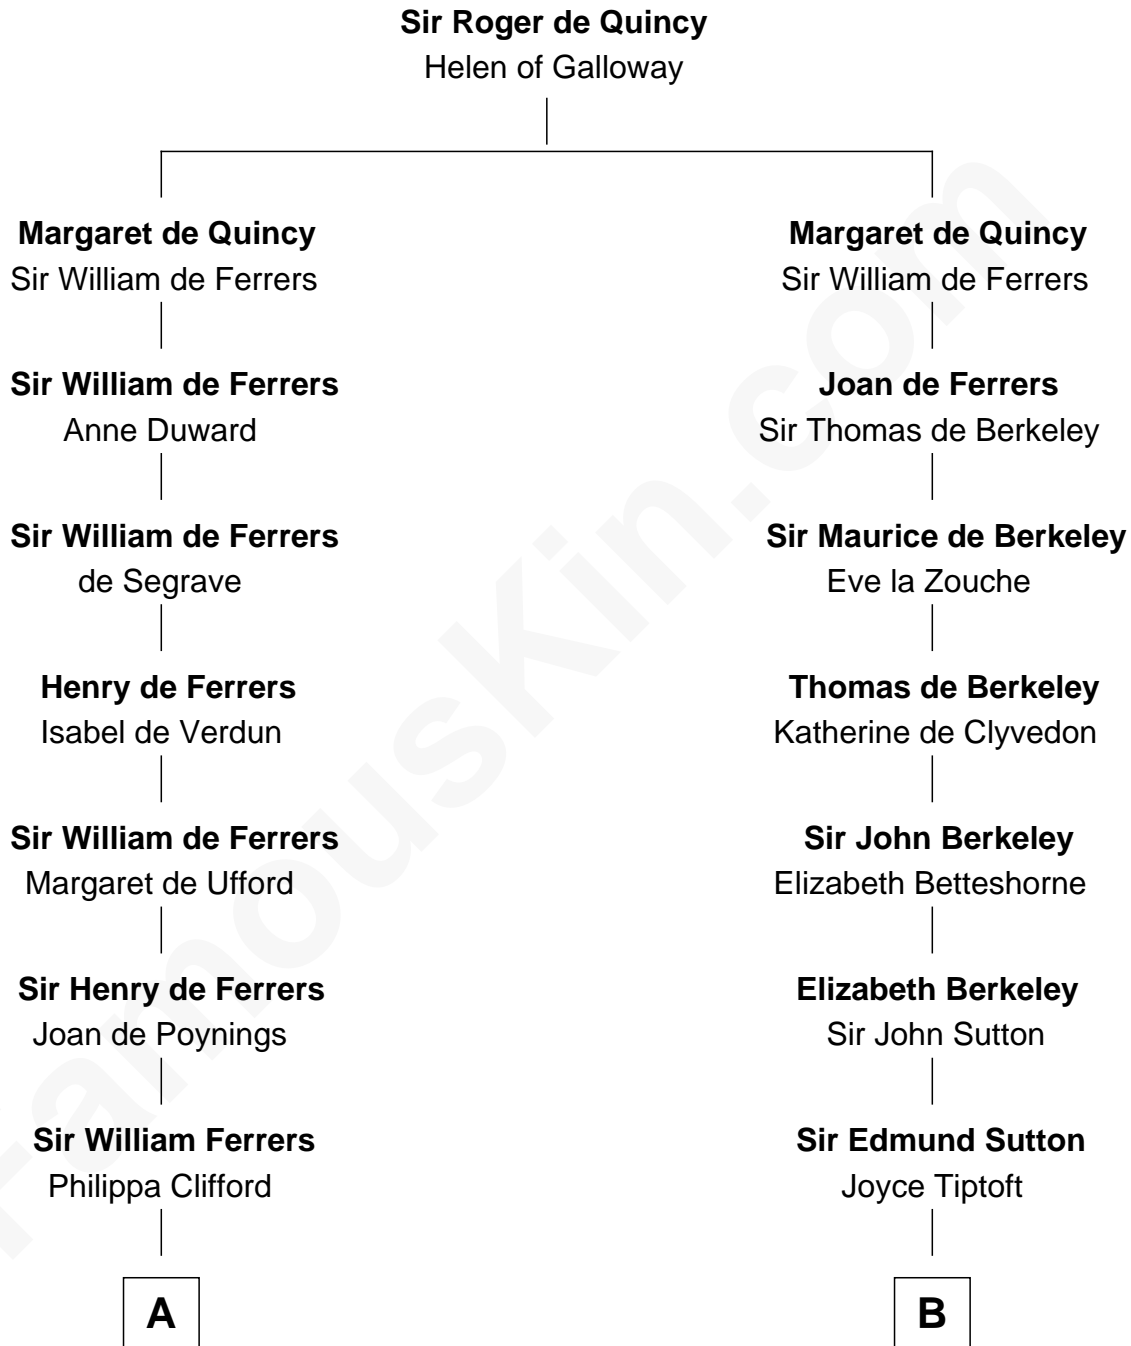

# FamousKin.com Relationship Chart of

**Susan B. Anthony**

*Women's Rights Advocate*

17th cousin 3 times removed of

**Nicholas Gilman**

*Signer of the U.S. Constitution*

**C**

—  
**Judith Hicks**  
David Anthony

—  
**Humphrey Anthony**  
Hannah Lapham

—  
**Daniel Anthony**  
Lucy Read

—  
**Susan B. Anthony**  
*Women's Rights Advocate*

FamousKin.com