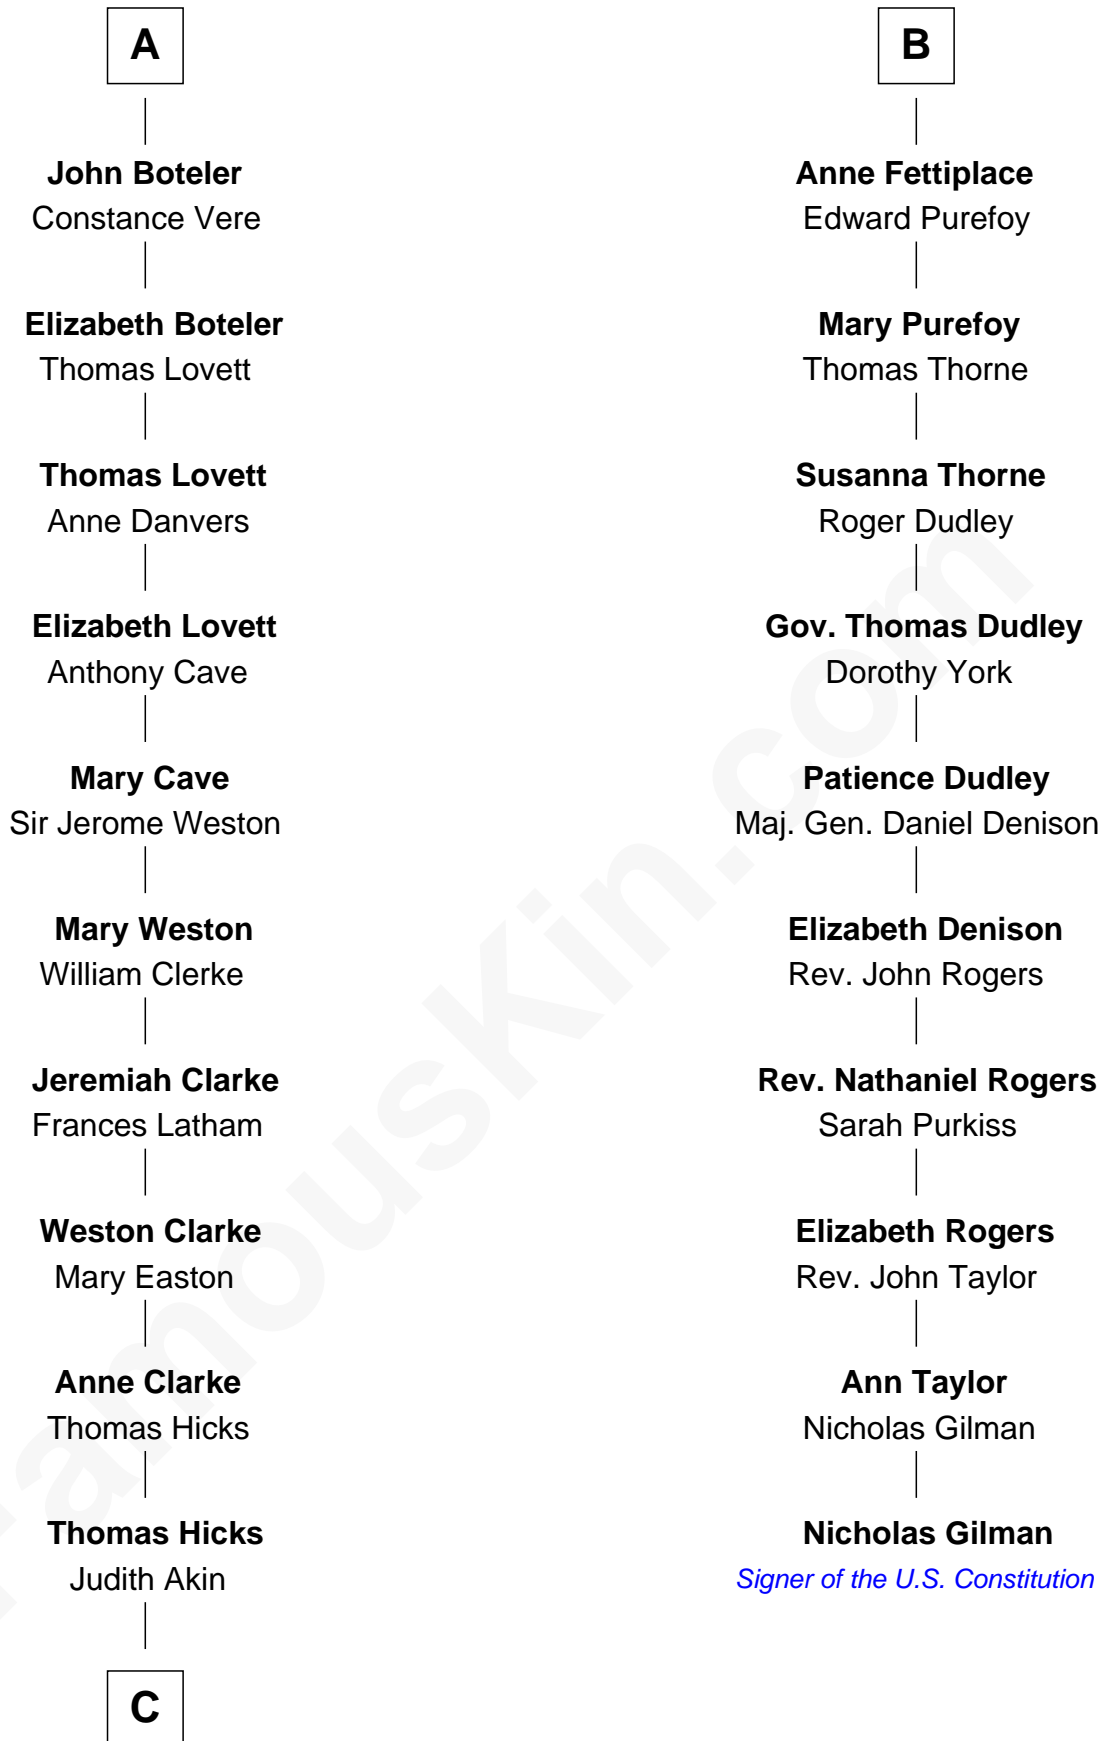

# FamousKin.com Relationship Chart of

**Susan B. Anthony**

*Women's Rights Advocate*

16th cousin 4 times removed of

**Nicholas Gilman**

*Signer of the U.S. Constitution*

**William de Odingsells**

Ela FitzWalter

**Ida de Odingsells**  
Sir Roger de Herdeburgh

**Ela Herdeburgh**  
Sir William de Boteler

**Ankaret le Boteler**  
John le Strange

**Eleanor le Strange**  
Sir Reynold de Grey

**Ida Grey**  
John Cokayne

**Elizabeth Cokayne**  
Sir Philip le Boteler

**Philip Boteler**  
Isabel Willoughby

**A**

**Margaret de Oddingseles**

Sir John de Grey

**Sir John Grey**  
Avice Marmion

**Maud Grey**  
Sir Thomas Harcourt

**Sir Thomas Harcourt**  
Jane Fraunceys

**Sir Richard Harcourt**  
Edith St. Clair

**Alice Harcourt**  
William Bessiles

**Elizabeth Bessiles**  
Richard Fettiplace

**B**

**C**

—  
**Judith Hicks**  
David Anthony

—  
**Humphrey Anthony**  
Hannah Lapham