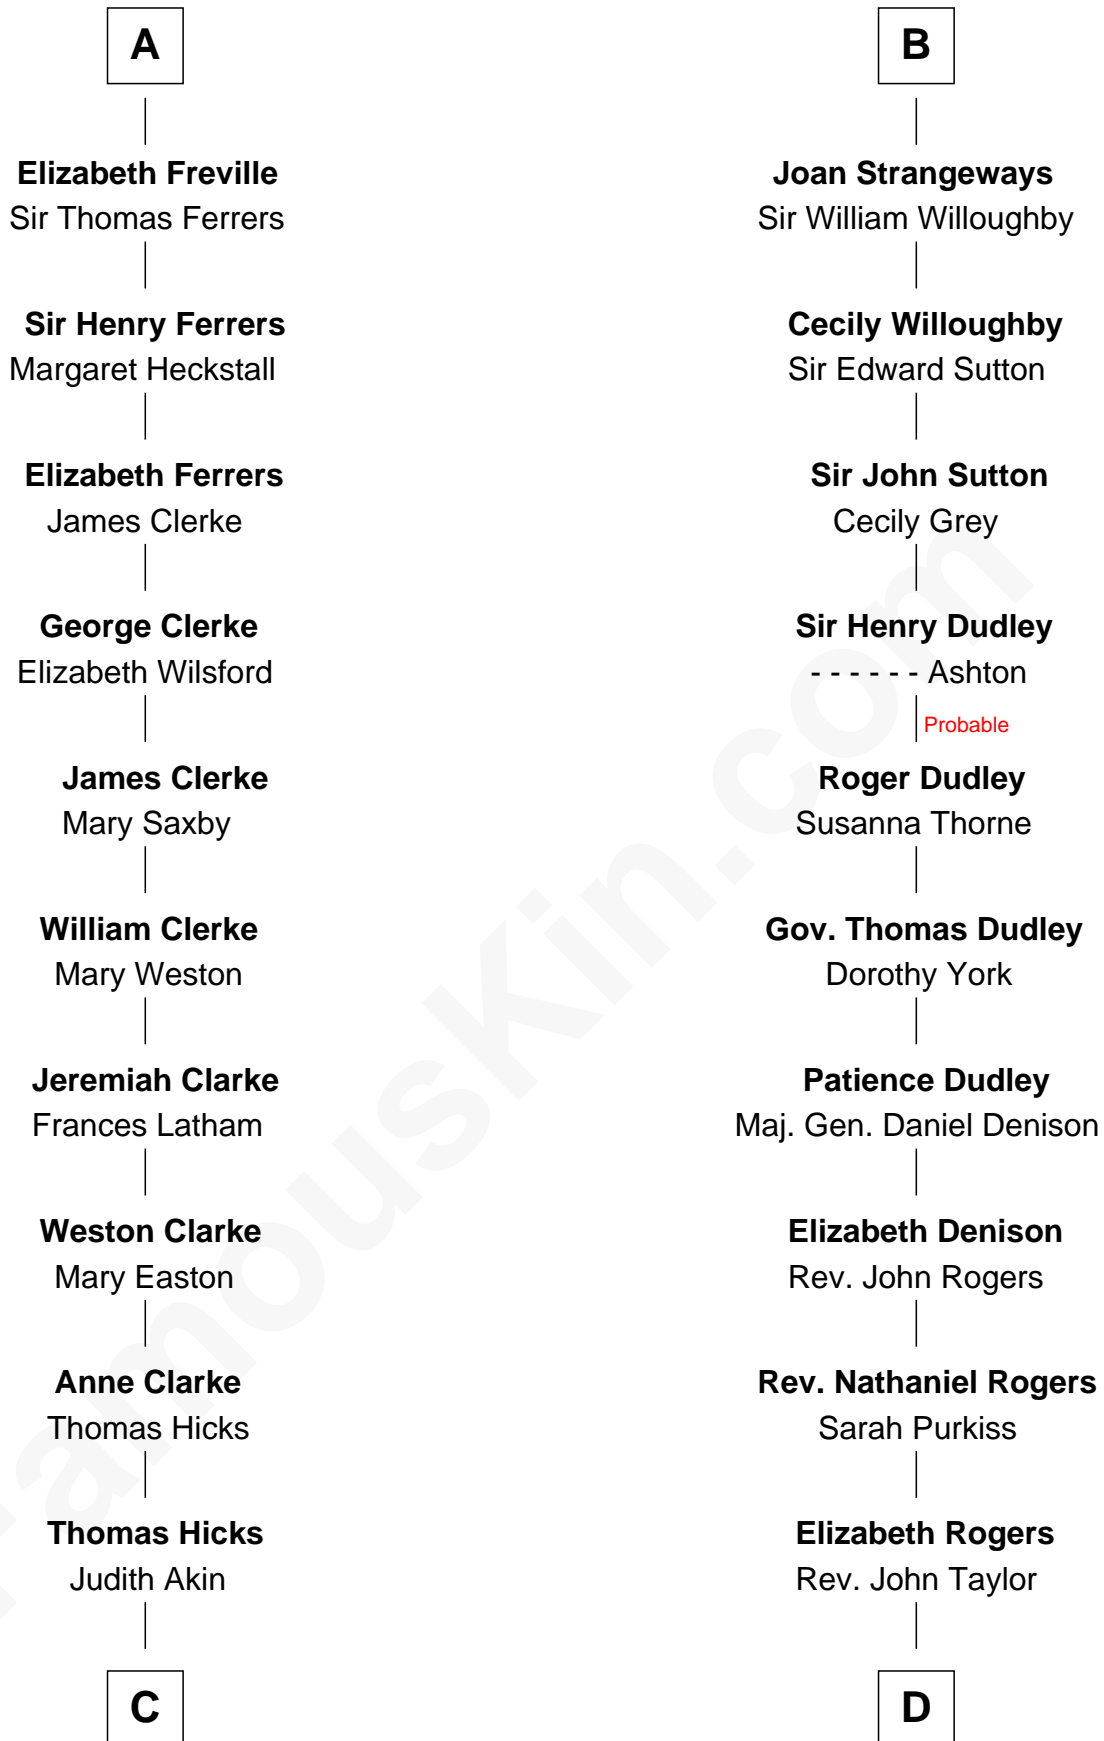

FamousKin.com Relationship Chart of

Susan B. Anthony

Women's Rights Advocate

18th cousin 2 times removed of

Nicholas Gilman

Signer of the U.S. Constitution

Sir William Longespee

Ela of Salisbury

C

Judith Hicks
David Anthony

Humphrey Anthony
Hannah Lapham

Daniel Anthony
Lucy Read

Susan B. Anthony
Women's Rights Advocate

D

Ann Taylor
Nicholas Gilman

Nicholas Gilman
Signer of the U.S. Constitution