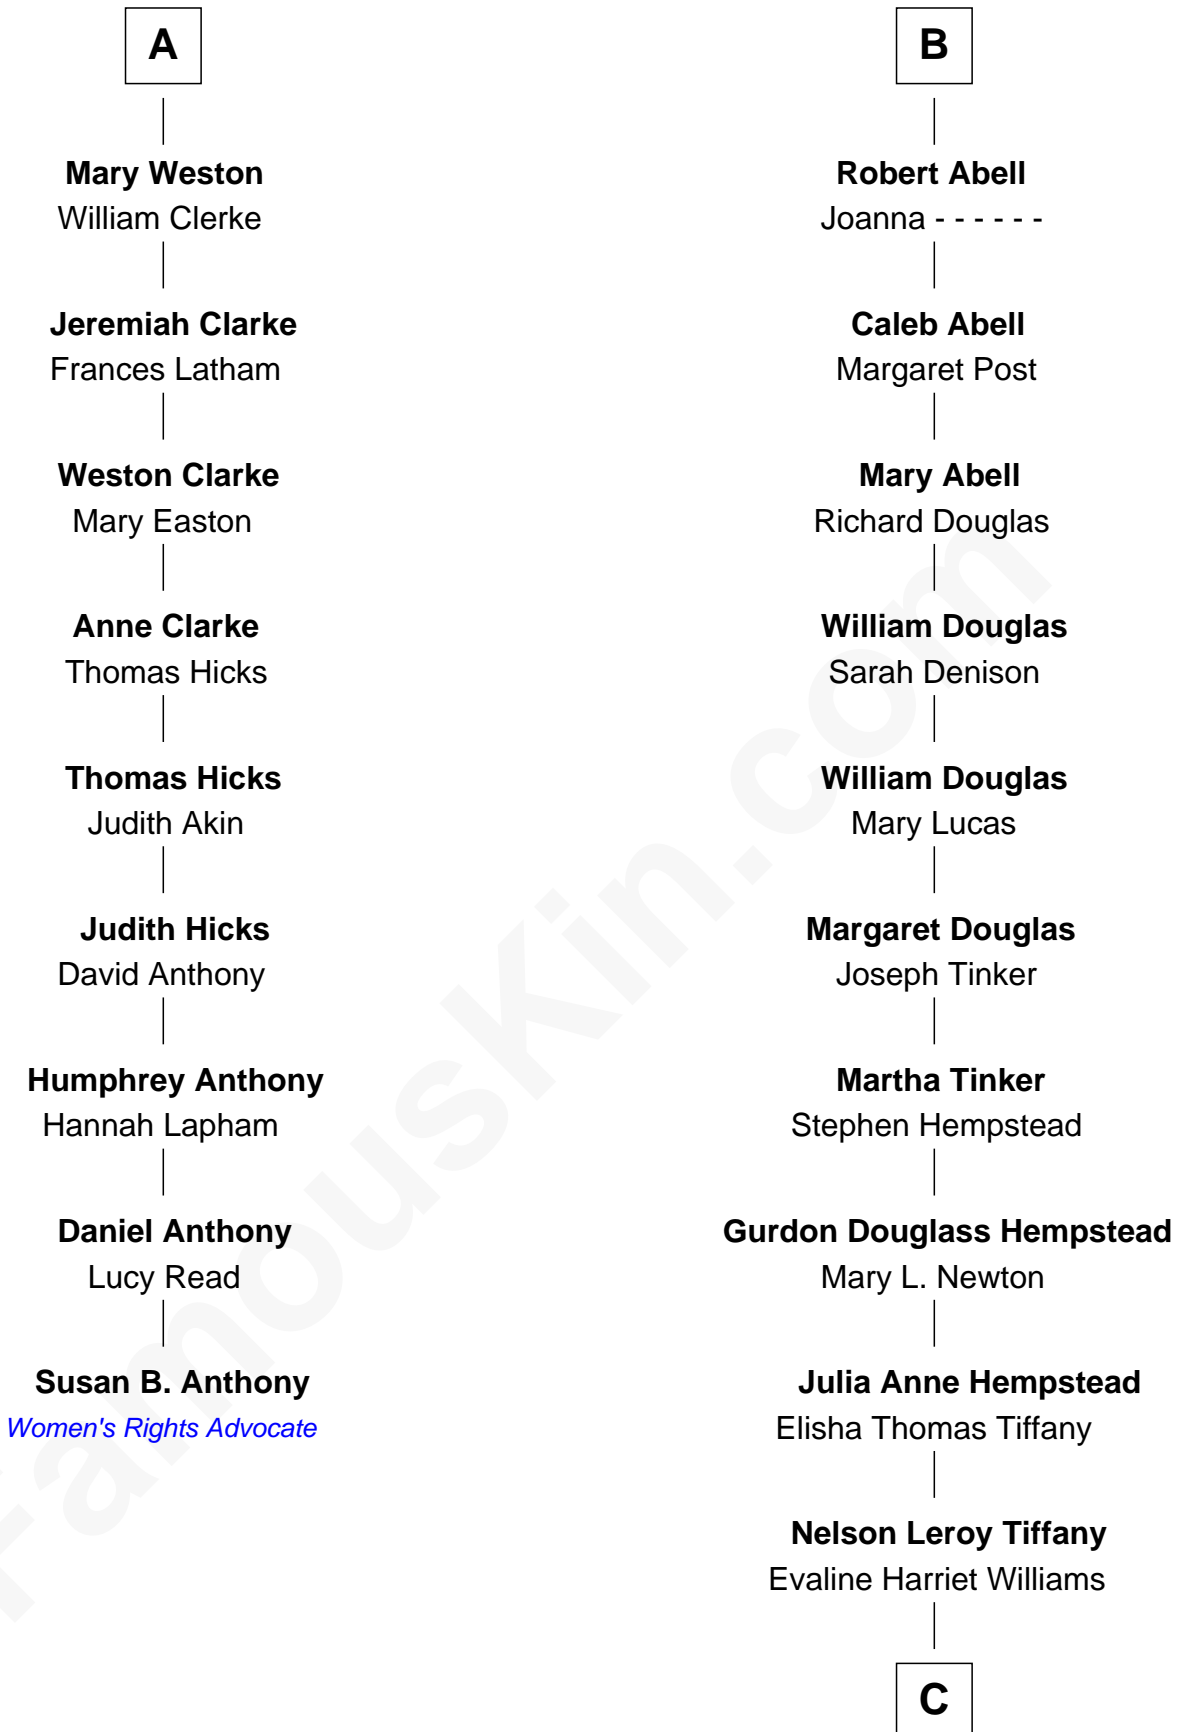

FamousKin.com Relationship Chart of

Susan B. Anthony

Women's Rights Advocate

15th cousin 4 times removed of

Richard Gere

Movie Actor

Sir Walter Blount

Sancha de Ayala

Mary Onley

Richard Cotton

Mary Mainwaring

Frances Cotton

George Abell

B

C

William Stanton Tiffany
Anna Rebecca Stevens