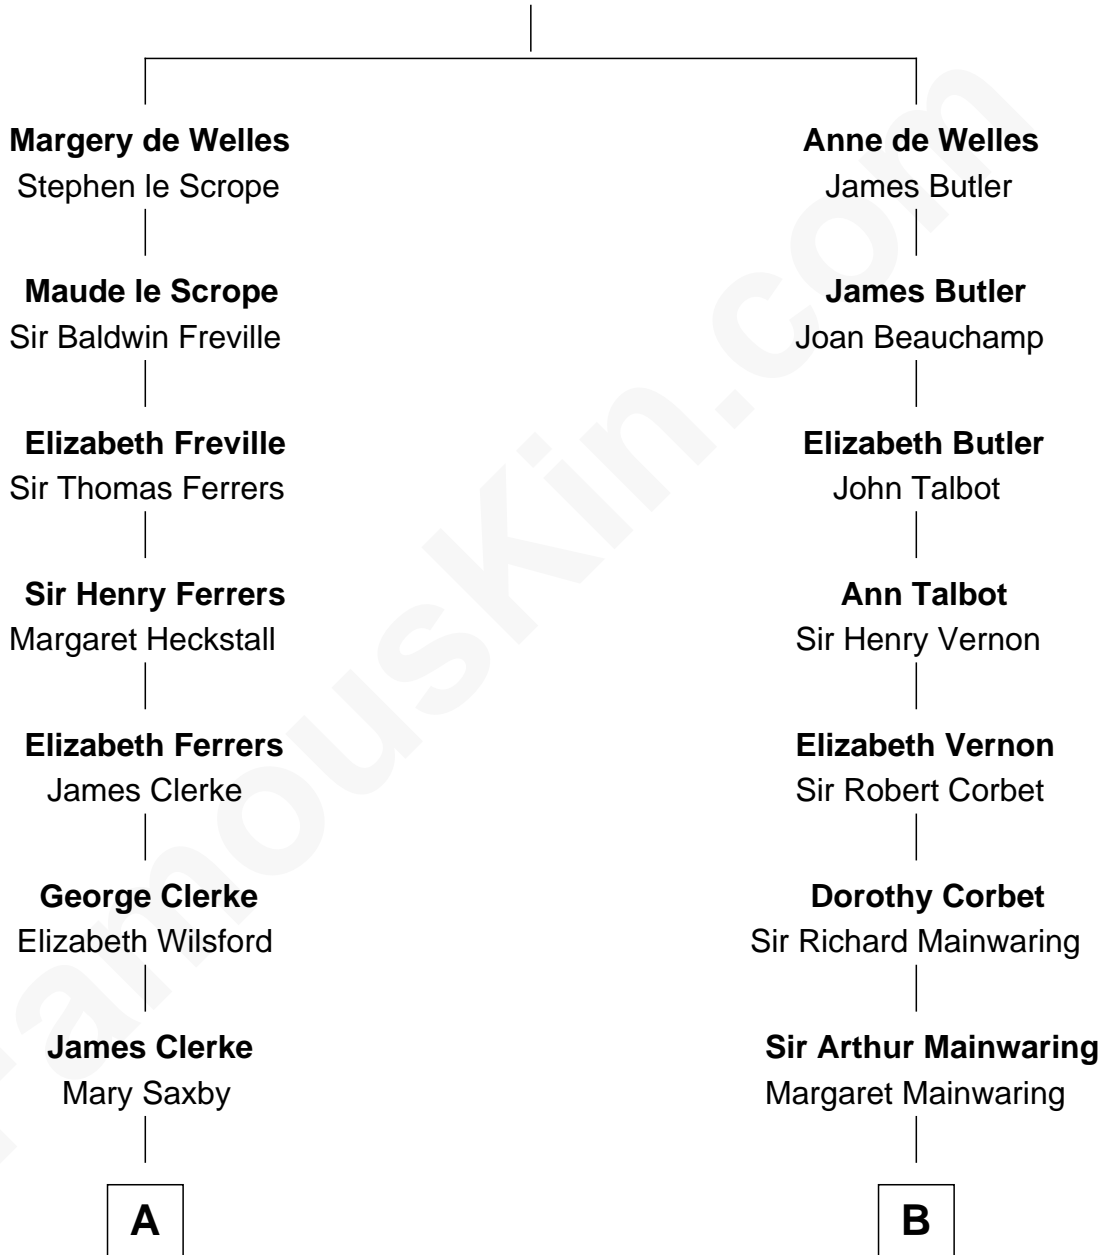

FamousKin.com
Relationship Chart of
Susan B. Anthony
Women's Rights Advocate

15th cousin 6 times removed of

Richard Gere
Movie Actor

John de Welles
Maud de Roos

C

Julia Anne Hempstead

Elisha Thomas Tiffany

Nelson Leroy Tiffany

Evaline Harriet Williams

William Stanton Tiffany

Anna Rebecca Stevens

Doris Anna Tiffany

Homer George Gere

Richard Gere

Movie Actor