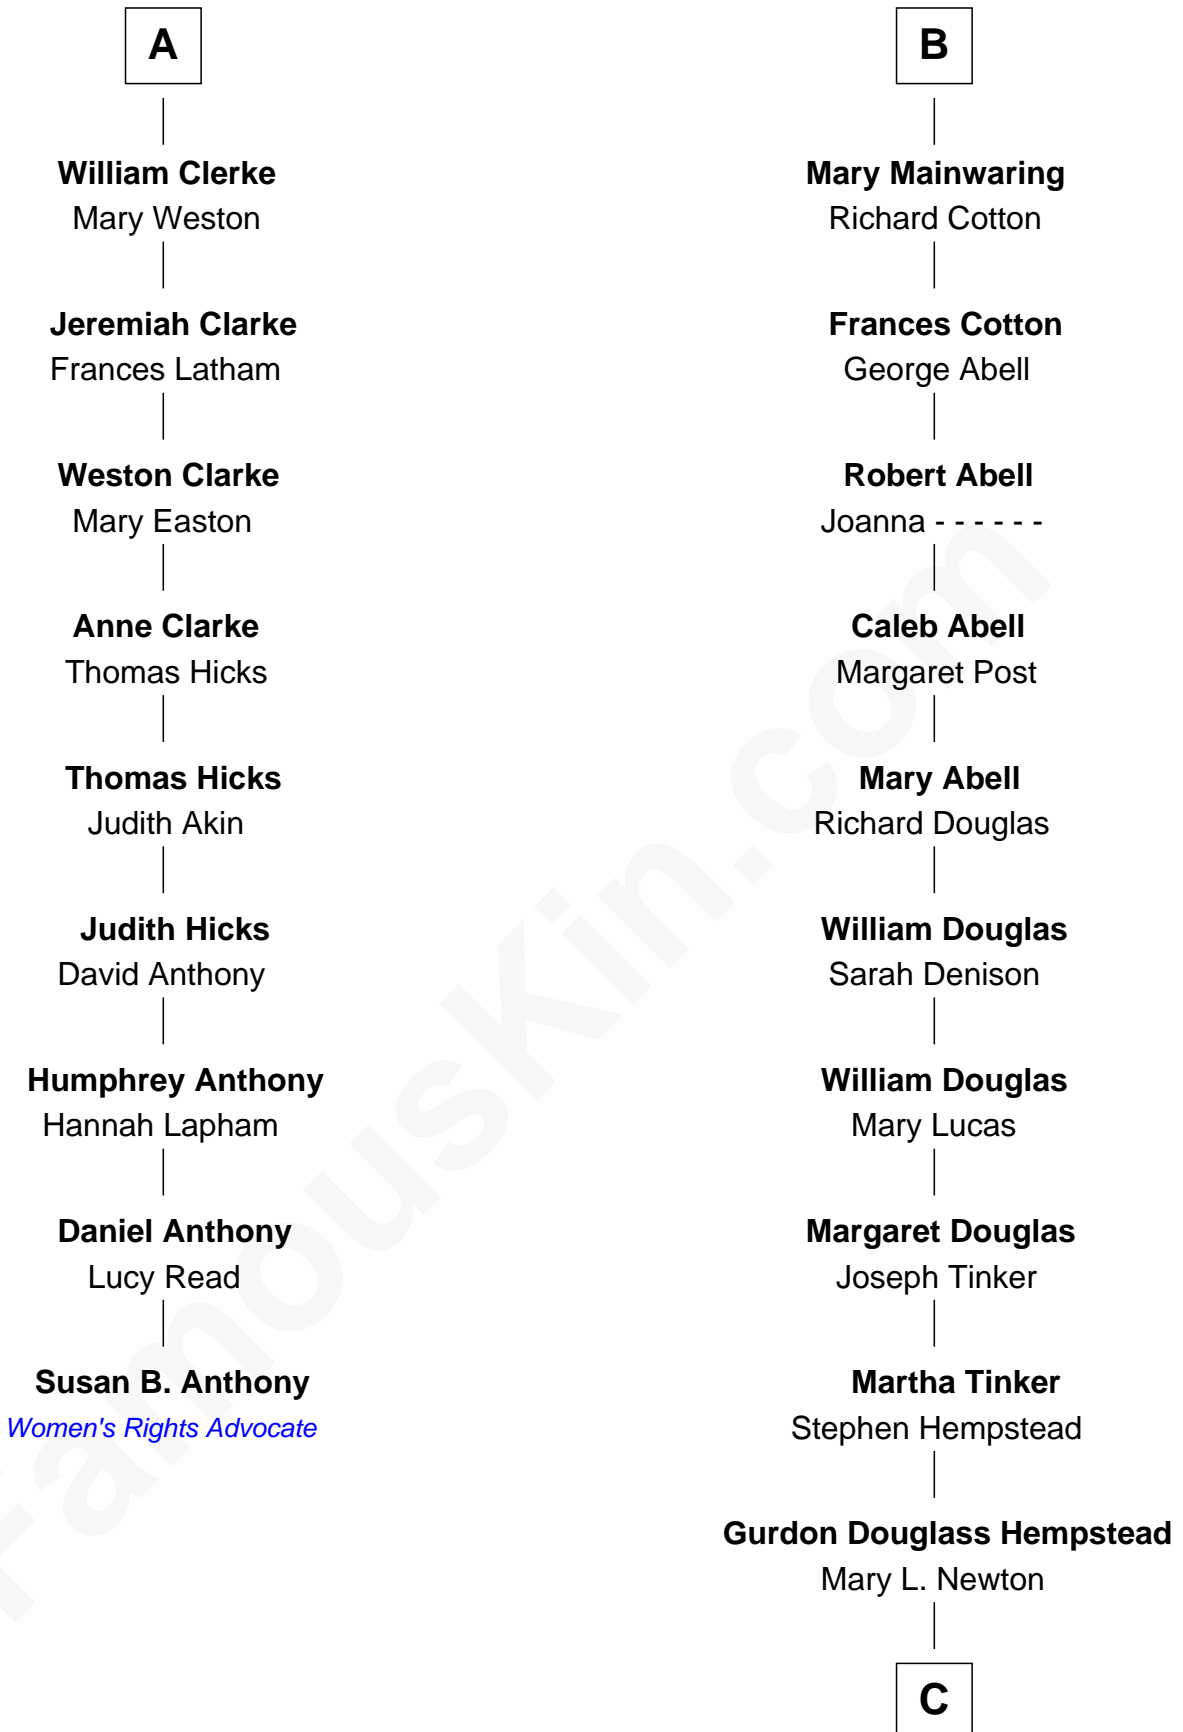

FamousKin.com
Relationship Chart of
Susan B. Anthony
Women's Rights Advocate

15th cousin 6 times removed of

Richard Gere
Movie Actor

John de Welles
Maud de Roos

C

Julia Anne Hempstead

Elisha Thomas Tiffany

Nelson Leroy Tiffany