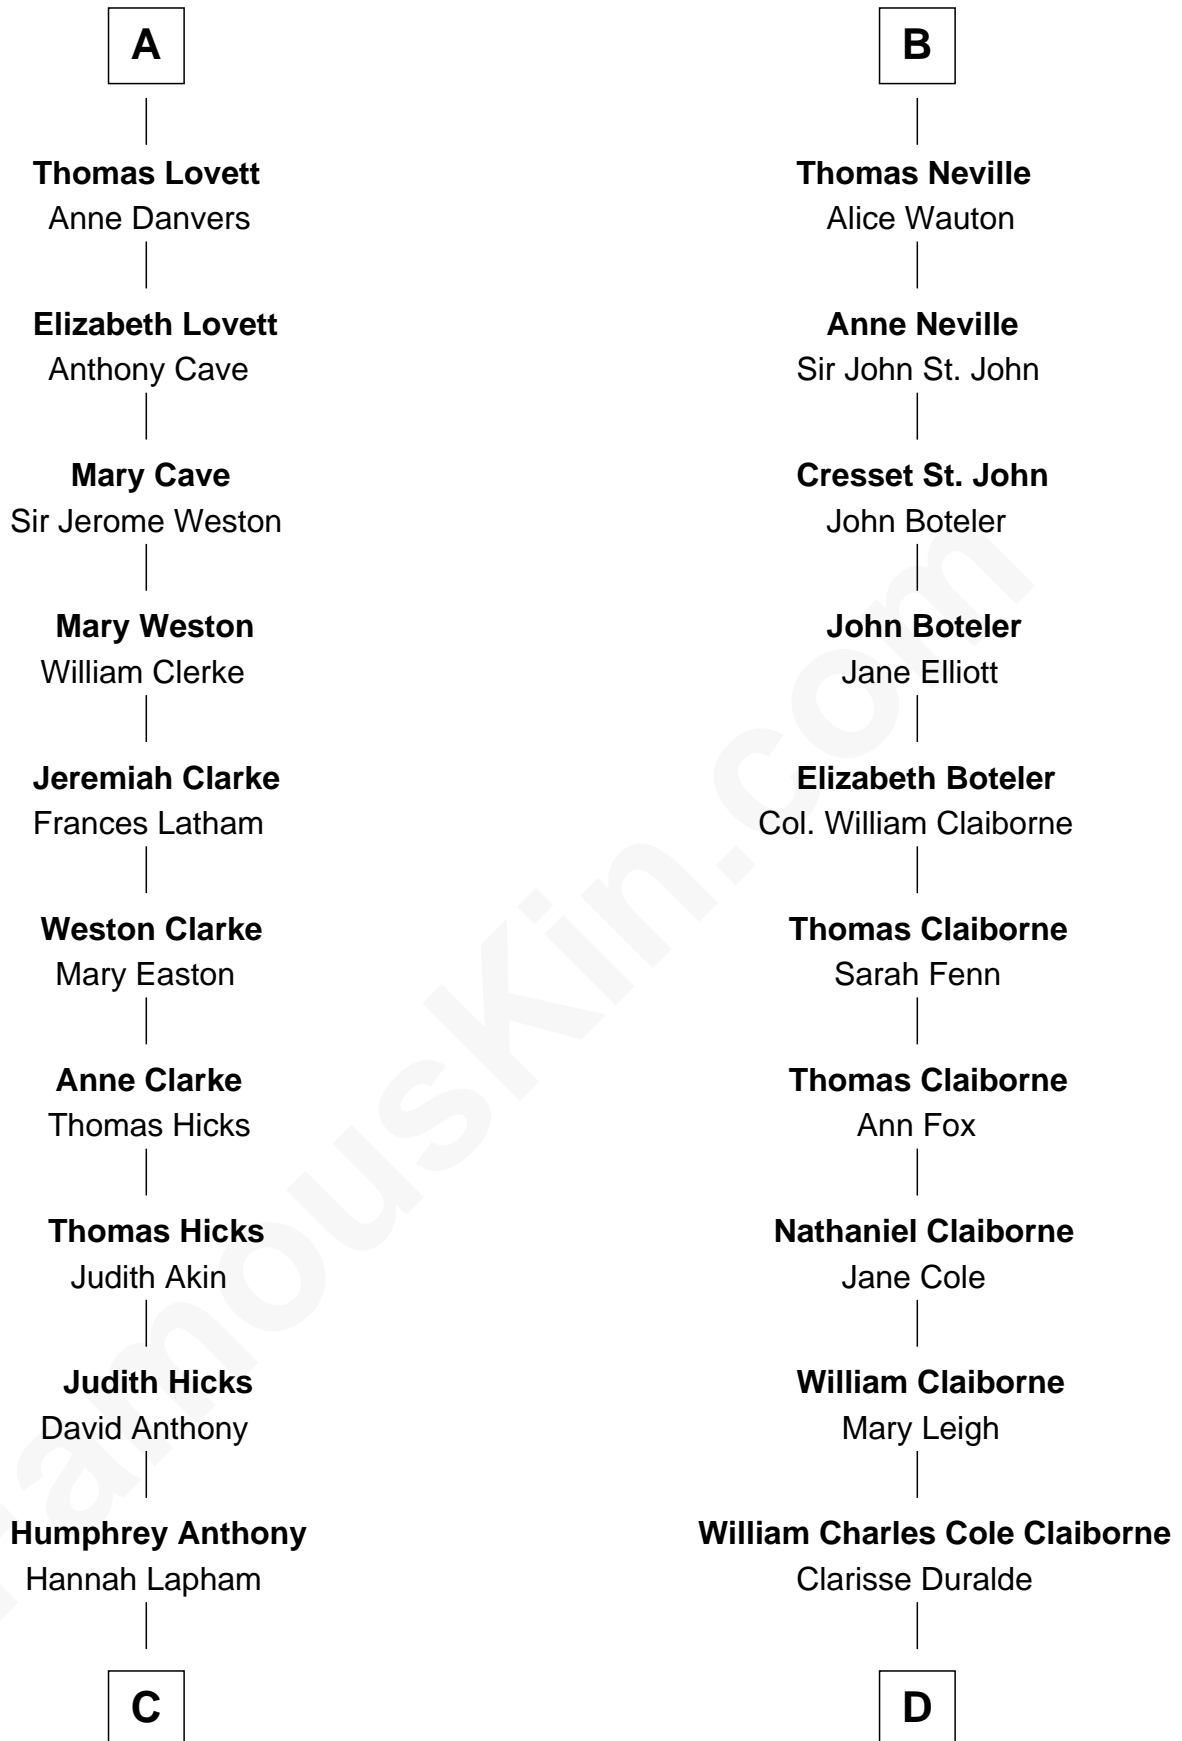

FamousKin.com Relationship Chart of

Susan B. Anthony

Women's Rights Advocate

18th cousin 2 times removed of

Liz Claiborne

Fashion Designer and Founder of Liz Claiborne Inc.

Sir William de Boteler

Ela Herdeburgh

Ankaret le Boteler

John le Strange

Eleanor le Strange

Sir Reynold de Grey

Ida Grey

John Cokayne

Elizabeth Cokayne

Sir Philip le Boteler

Elizabeth Babington

William Neville

Katherine Palmer

Thomas Neville

Isabel Griffin

B

C

Daniel Anthony

Lucy Read

Susan B. Anthony

Women's Rights Advocate

D

William Charles Cole Claiborne

Louise de Balathier

Fernand Claiborne

Marie Louise Villeré