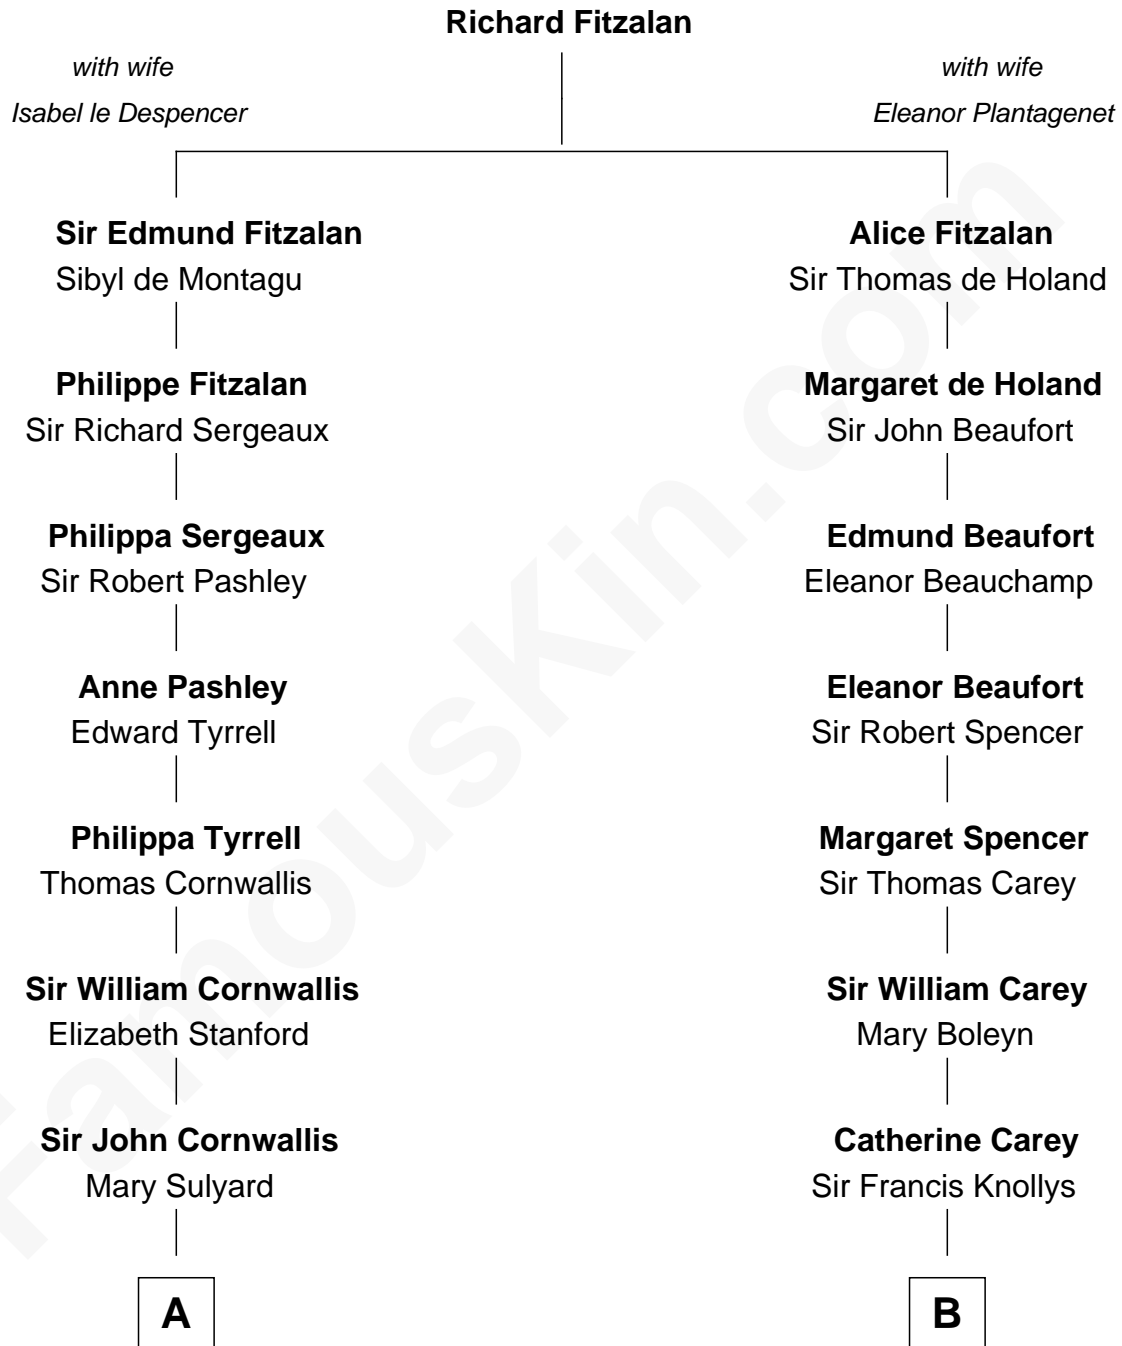

# FamousKin.com Relationship Chart of

**Susan B. Anthony**

*Women's Rights Advocate*

17th cousin 1 time removed of

**Liz Claiborne**

*Fashion Designer and Founder of Liz Claiborne Inc.*

**C**

**Omer Villere Claiborne**  
Carolyn Louise Fenner