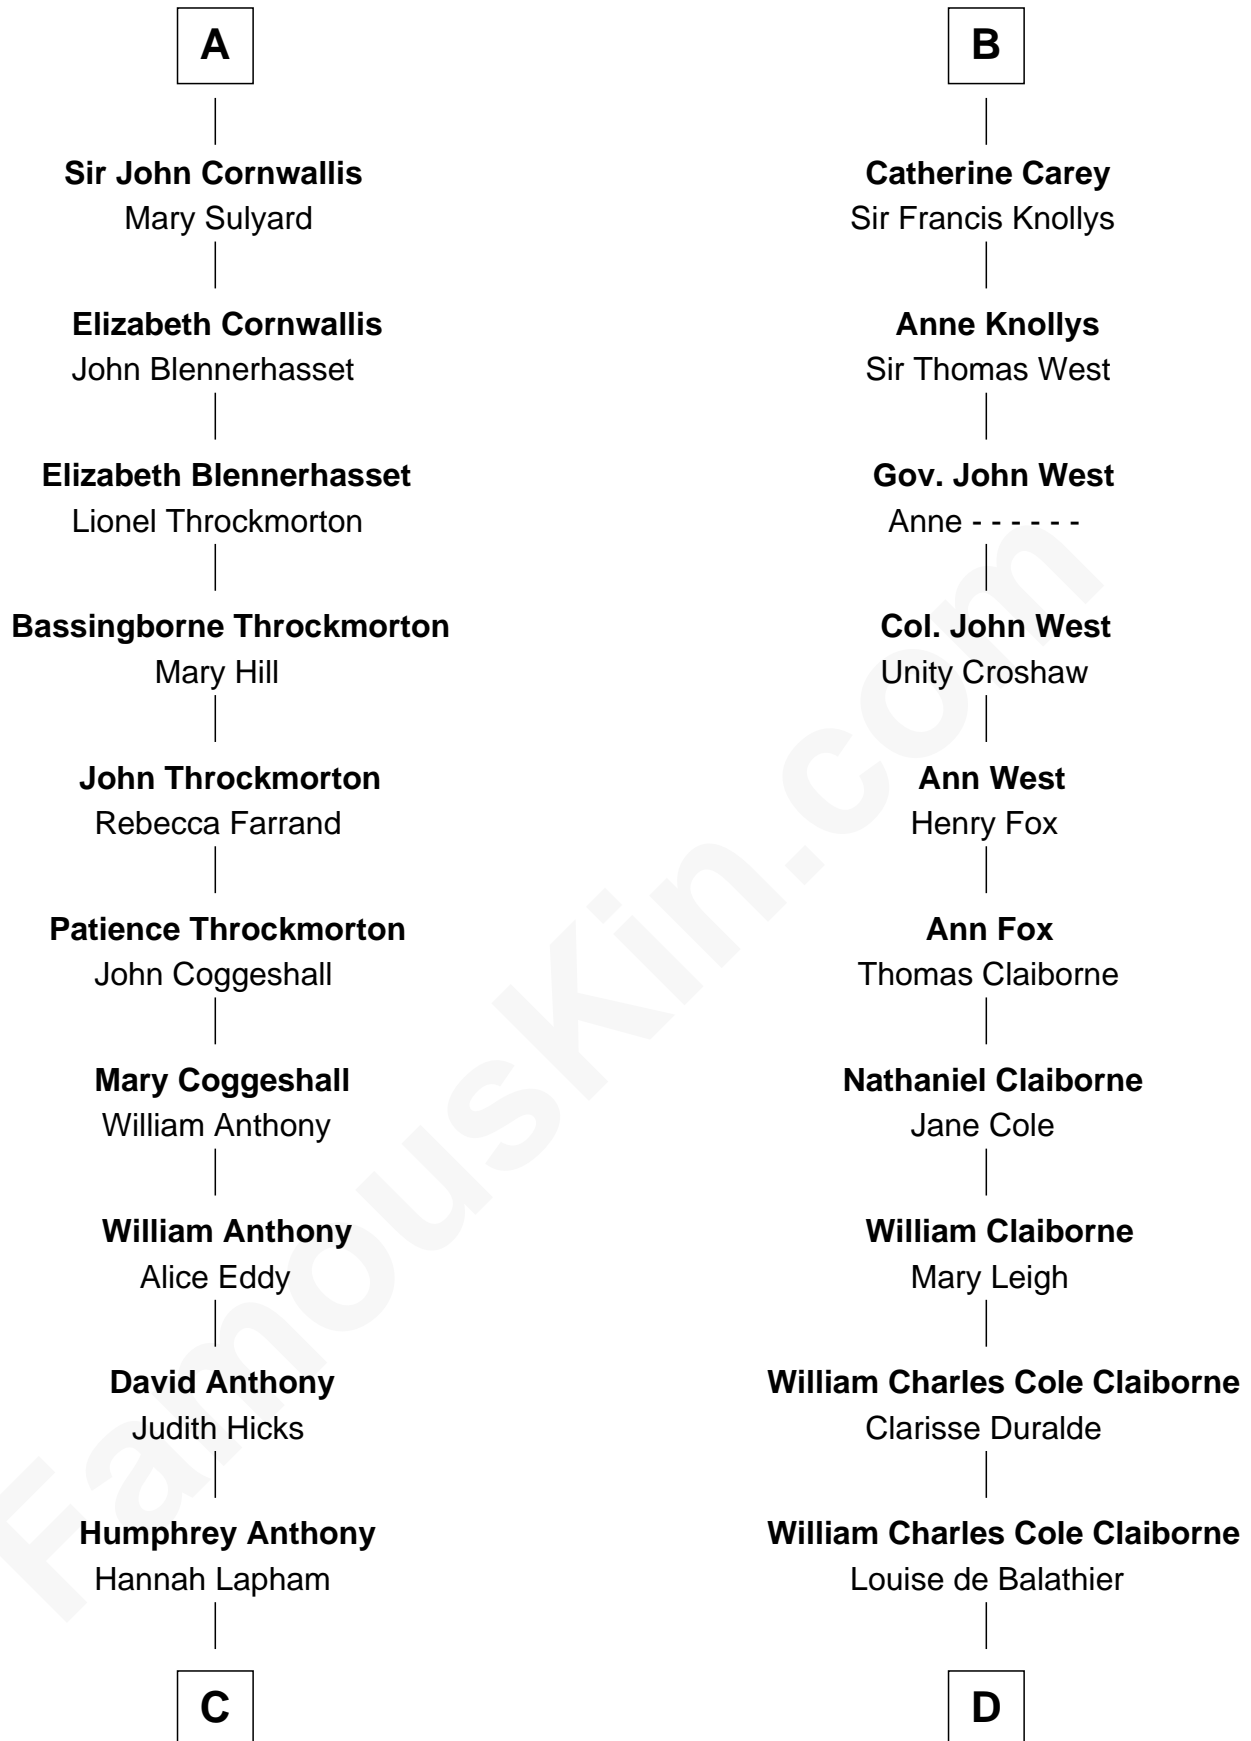

FamousKin.com Relationship Chart of

Susan B. Anthony

Women's Rights Advocate

18th cousin 1 time removed of

Liz Claiborne

Fashion Designer and Founder of Liz Claiborne Inc.

Hugh le Despencer

Eleanor de Clare

Maurice de Berkeley

Thomas de Berkeley

Margaret de Lisle

Elizabeth de Berkeley

Richard de Beauchamp

Eleanor Beauchamp

Edmund Beaufort

Eleanor Beaufort

Sir Robert Spencer

Margaret Spencer

Sir Thomas Carey

Sir William Carey

Mary Boleyn

B

C

Daniel Anthony

Lucy Read

Susan B. Anthony

Women's Rights Advocate

D

Fernand Claiborne

Marie Louise Villeré

Omer Villere Claiborne

Carolyn Louise Fenner