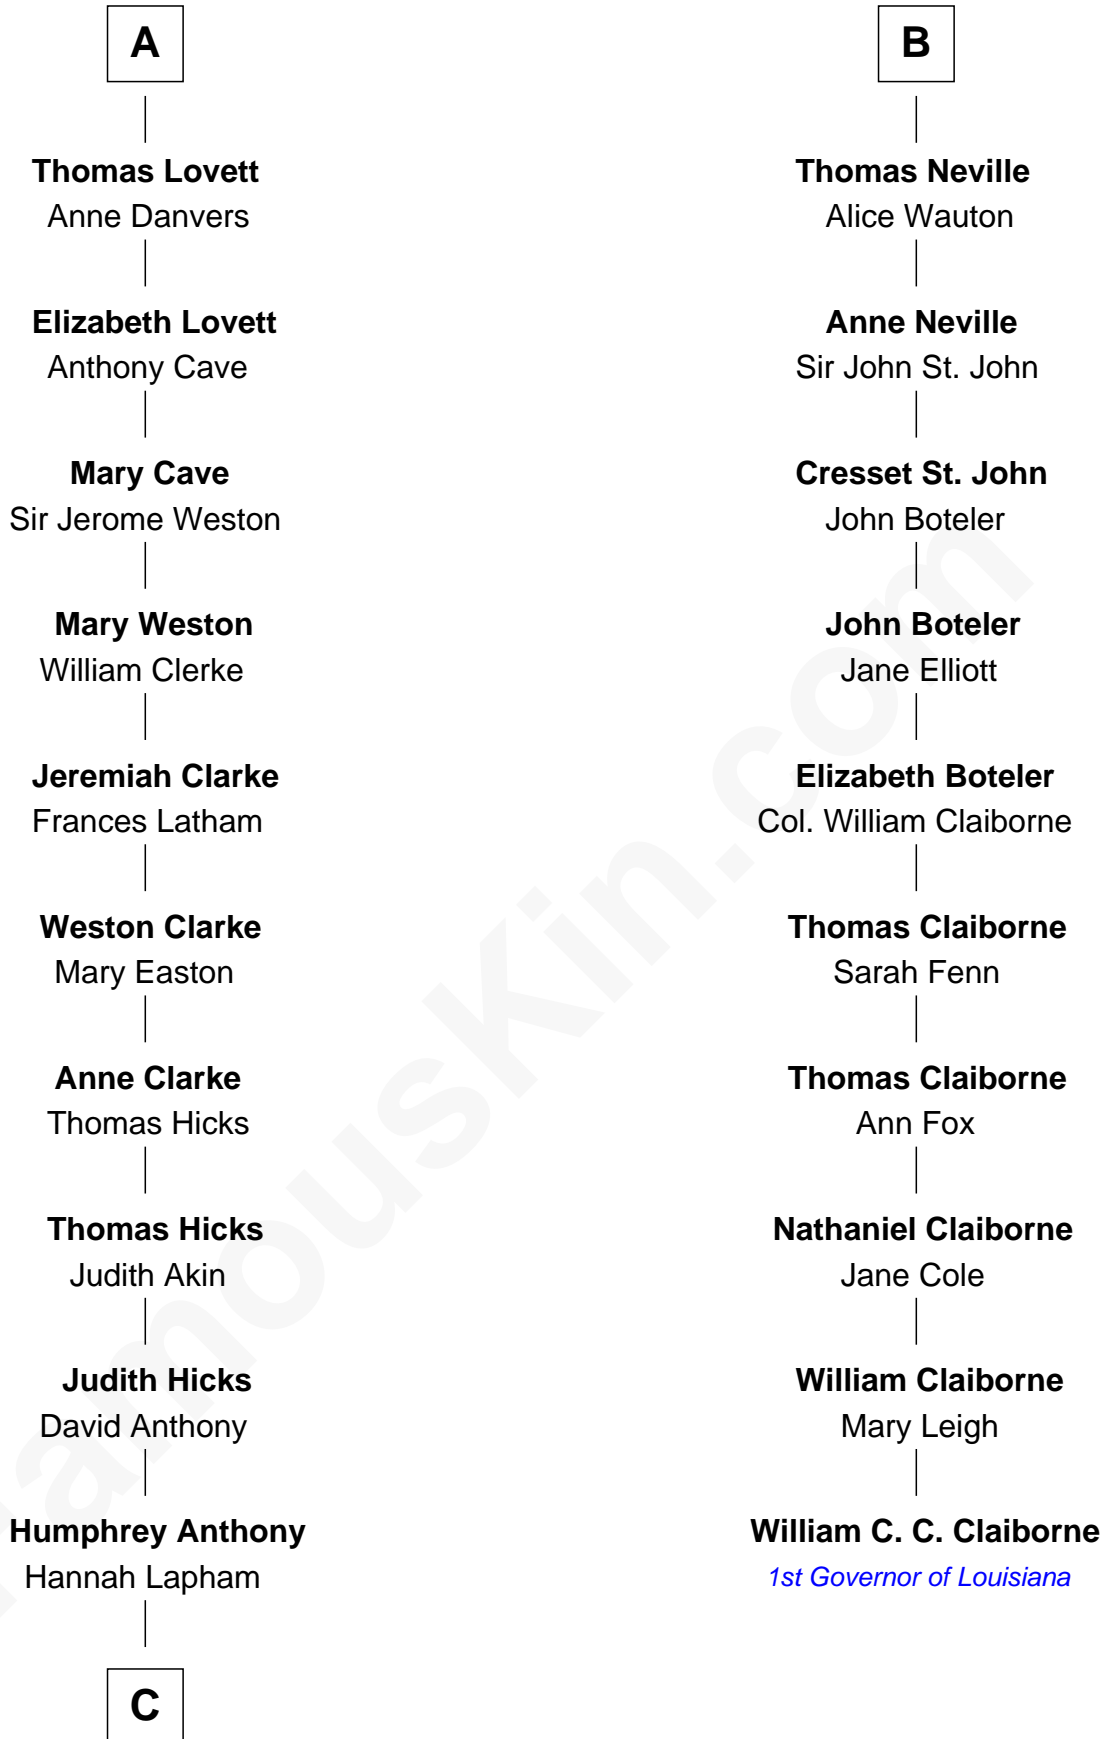

# FamousKin.com Relationship Chart of

**Susan B. Anthony**

*Women's Rights Advocate*

16th cousin 2 times removed of

**William C. C. Claiborne**

*1st Governor of Louisiana*

**Sir William de Boteler**

Ela Herdeburgh

Sir Nicholas Longford

**Sir Nicholas Longford**

Alice Diencourt

**Sir Nicholas Longford**

Margery Solney

**Alice Longford**

Sir Robert Neville

**Thomas Neville**

Elizabeth Babington

**William Neville**

Katherine Palmer

**Thomas Neville**

Isabel Griffin

**B**

**C**

—  
**Daniel Anthony**

Lucy Read

—  
**Susan B. Anthony**

*Women's Rights Advocate*

FamousKin.com