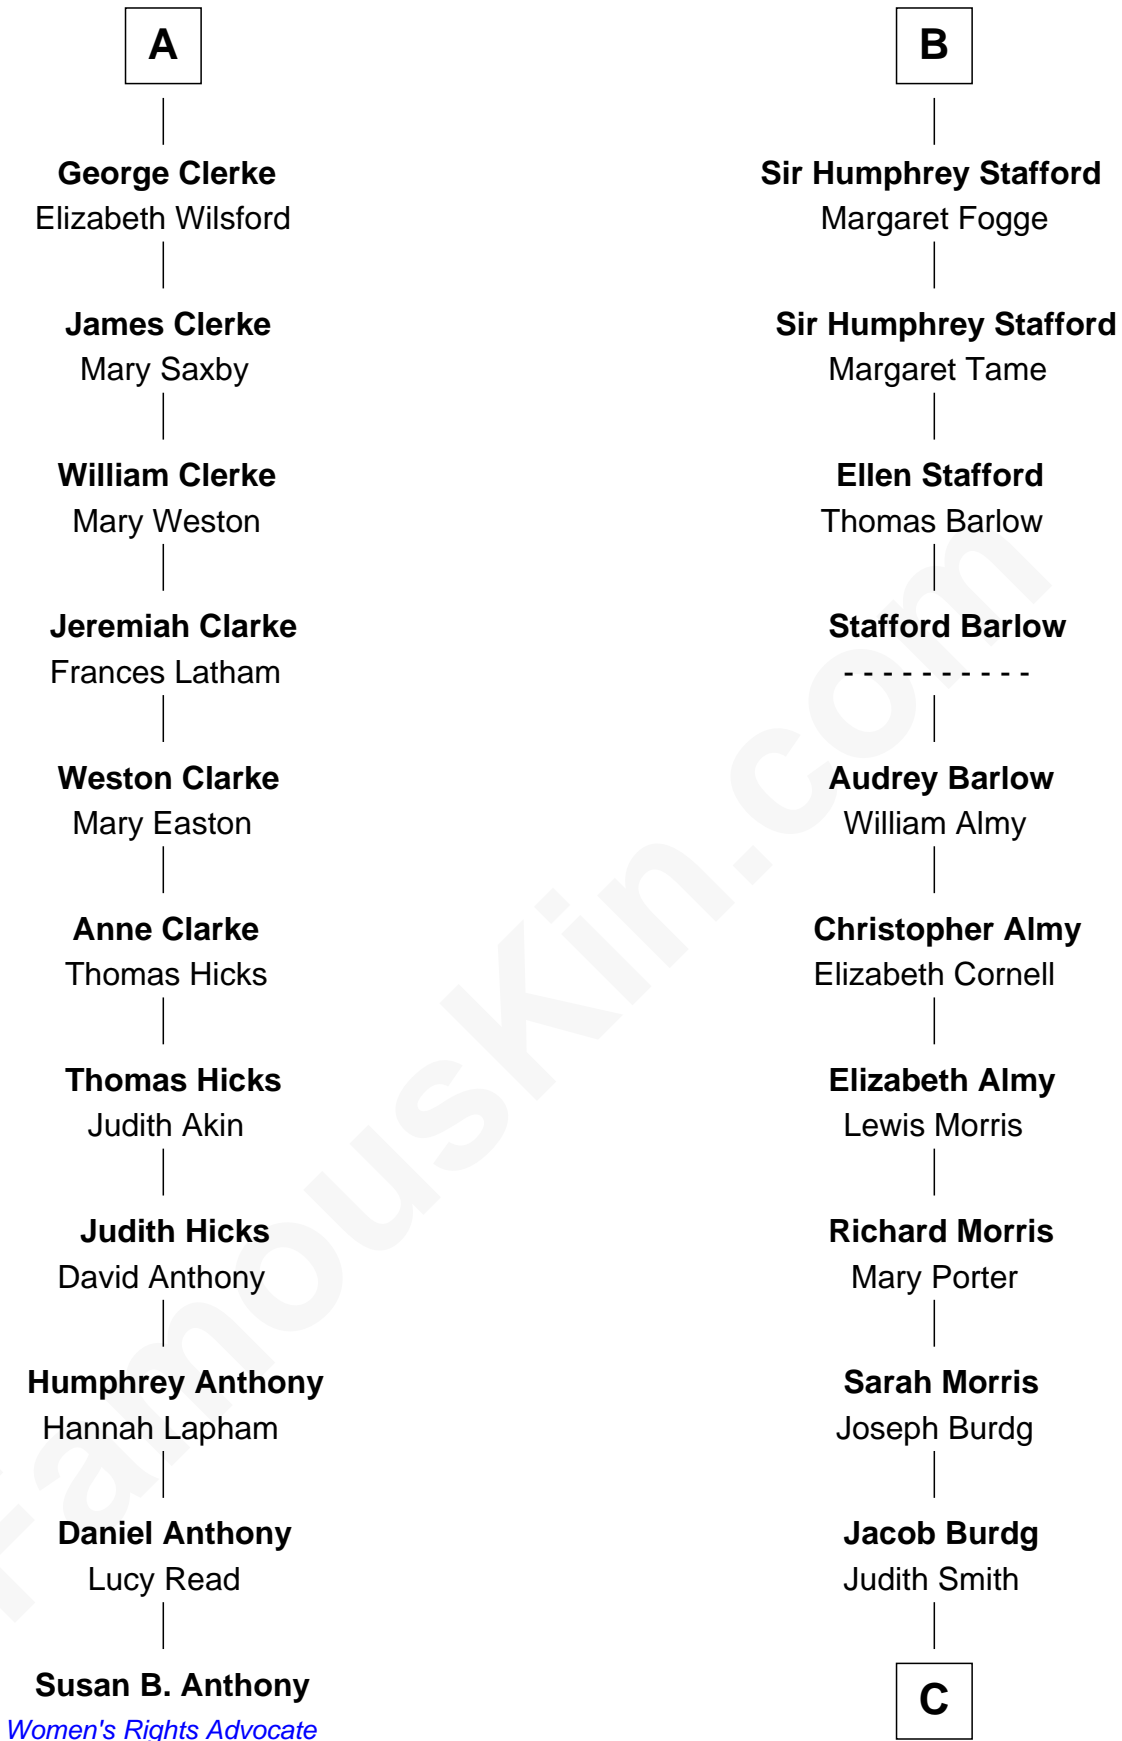

FamousKin.com Relationship Chart of

Susan B. Anthony

Women's Rights Advocate

17th cousin 4 times removed of

Richard Nixon

37th U.S. President

John de Botetourte

Maud FitzThomas

C

—
Jacob Burdg

Miriam Matthews

—
Oliver Burdg

Jane M. Hemingway

—
Almira Park Burdg

Franklin Milhous

—
Hannah Milhous

Francis Anthony Nixon

—
Richard Nixon

37th U.S. President

FamousKin.com