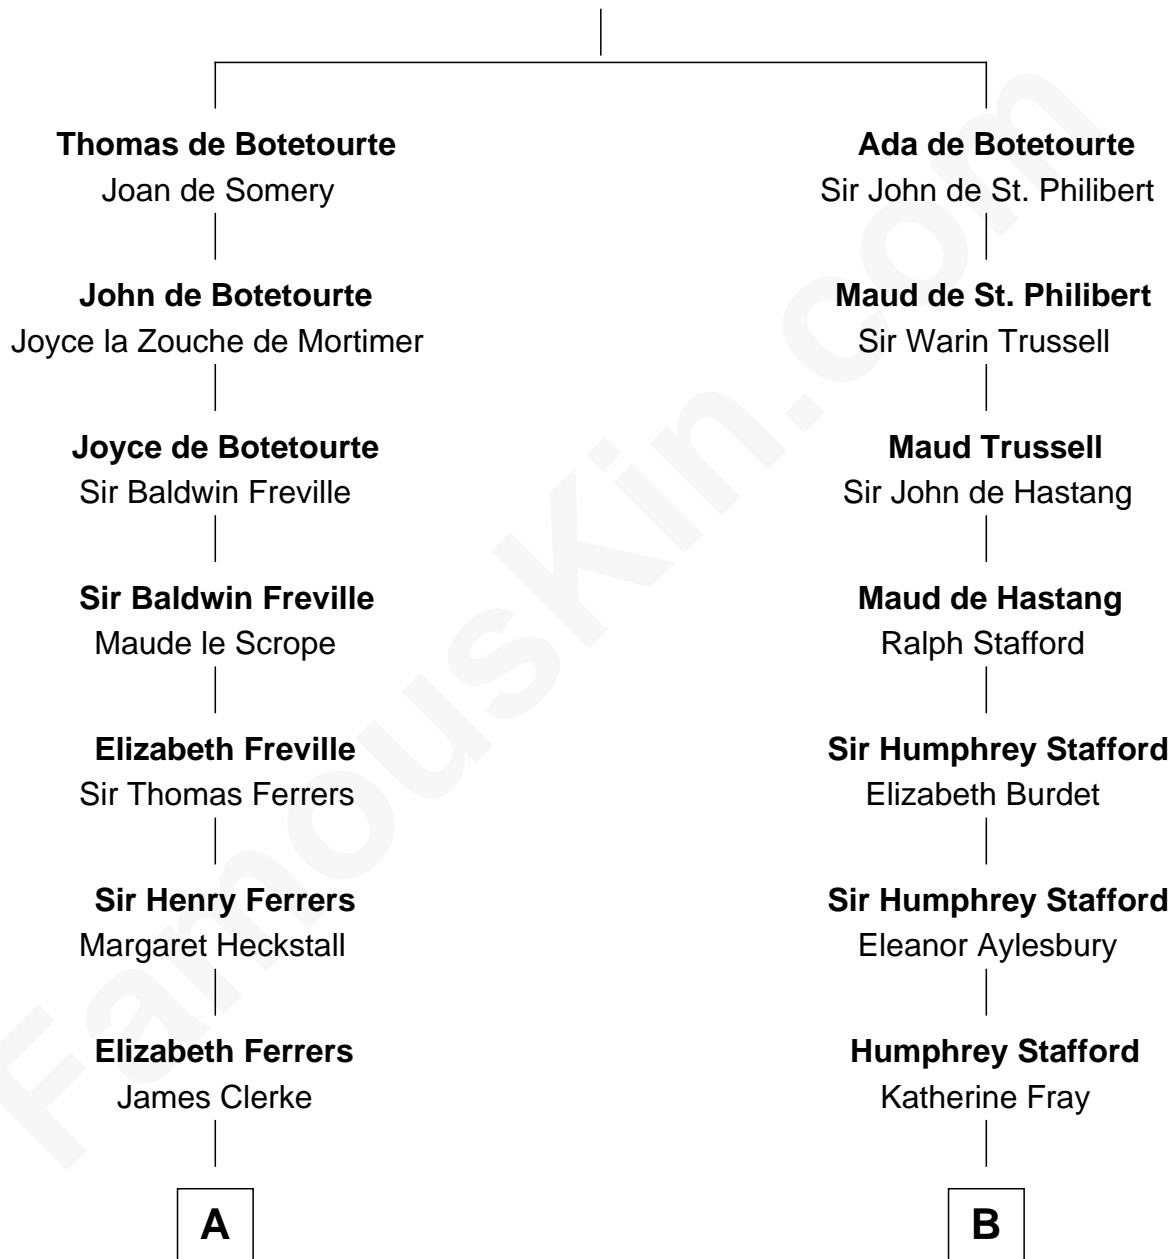

FamousKin.com Relationship Chart of

Susan B. Anthony

Women's Rights Advocate

17th cousin 4 times removed of

Richard Nixon

37th U.S. President

John de Botetourte

Maud FitzThomas

C

—
Jacob Burdg

Miriam Matthews

—
Oliver Burdg

Jane M. Hemingway

—
Almira Park Burdg

Franklin Milhous

—
Hannah Milhous

Francis Anthony Nixon

—
Richard Nixon

37th U.S. President

FamousKin.com