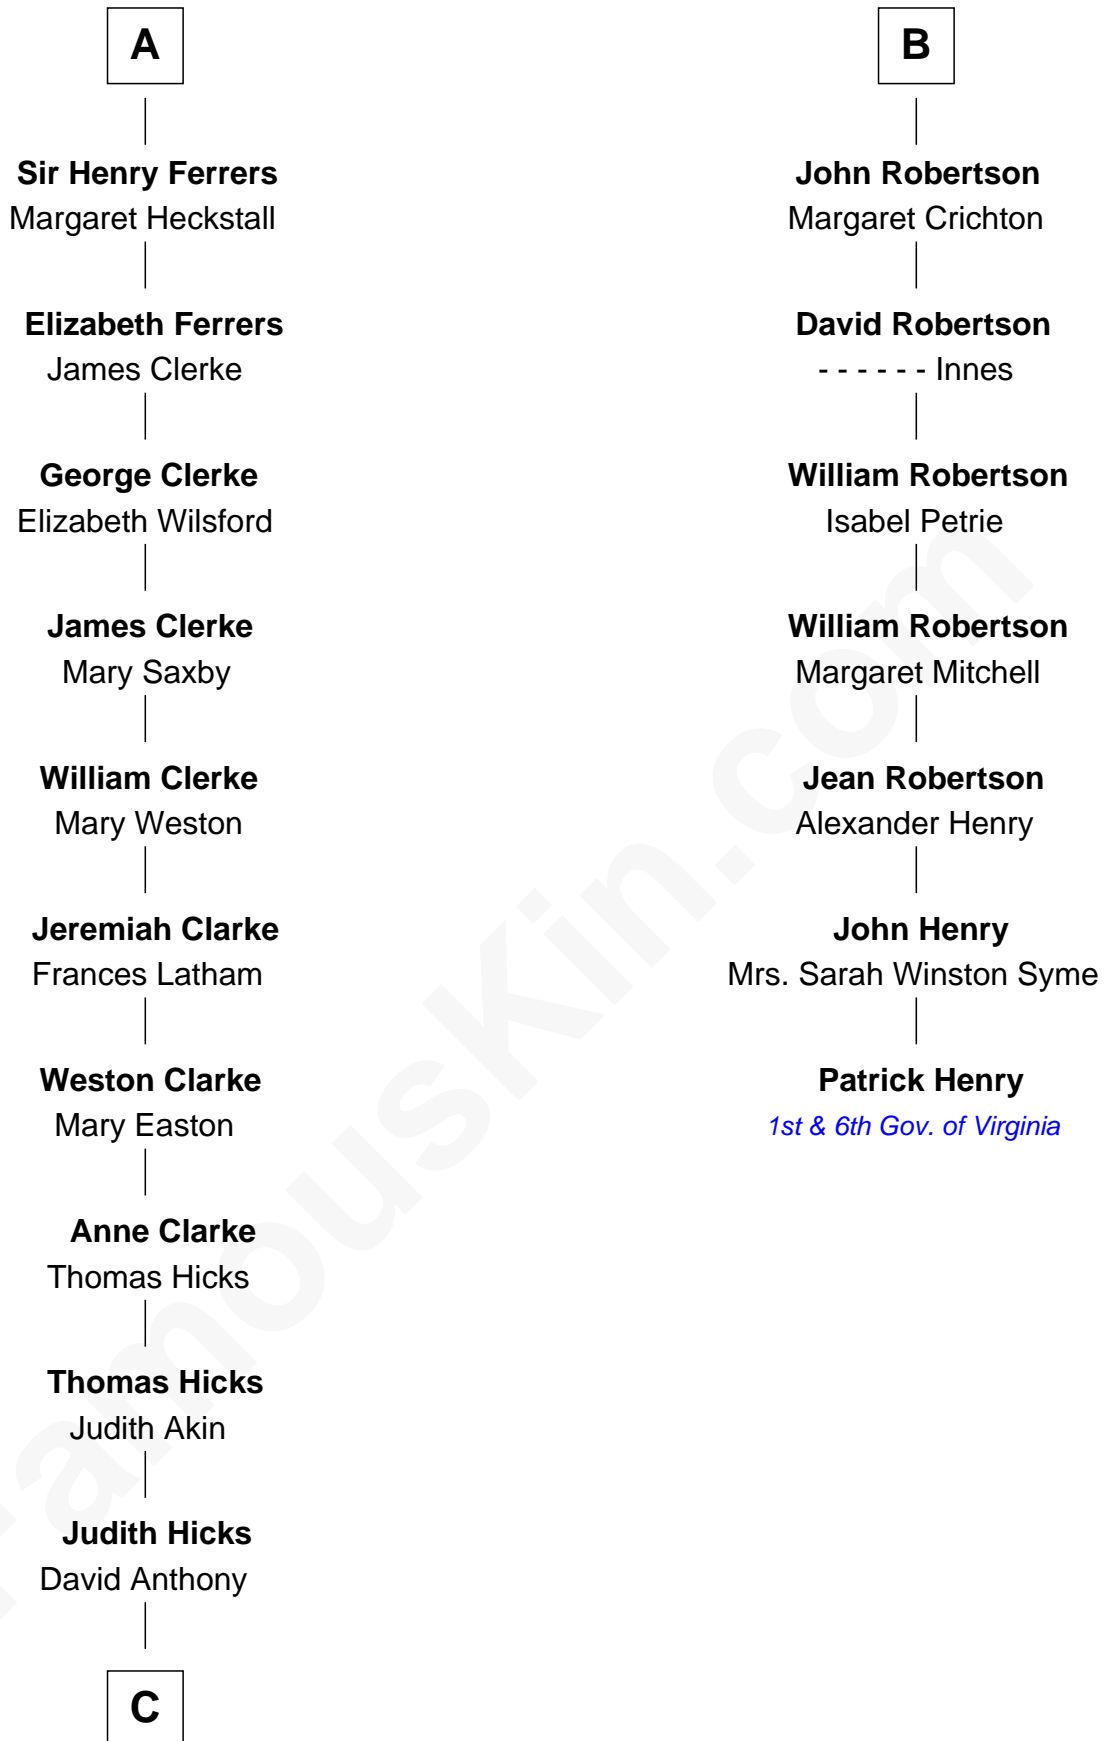

FamousKin.com Relationship Chart of

Susan B. Anthony

Women's Rights Advocate

13th cousin 6 times removed of

Patrick Henry

1st and 6th Governor of Virginia

King Edward I
Eleanor of Castile

C

—
Humphrey Anthony

Hannah Lapham

—
Daniel Anthony

Lucy Read

—
Susan B. Anthony

Women's Rights Advocate

FamousKin.com