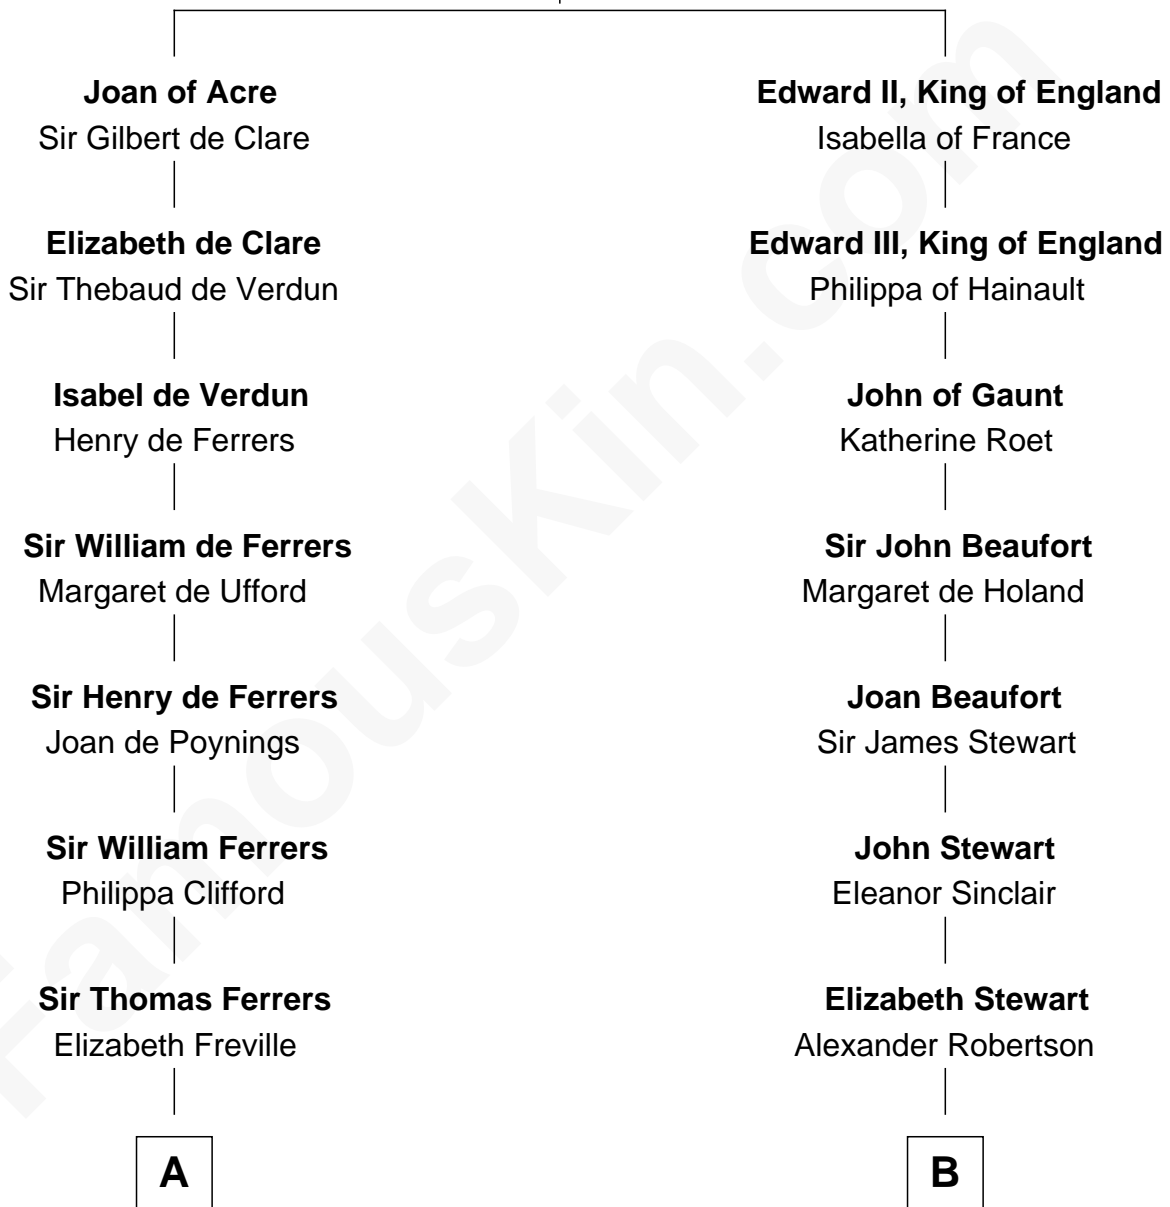

FamousKin.com Relationship Chart of

Susan B. Anthony

Women's Rights Advocate

13th cousin 6 times removed of

Patrick Henry

1st and 6th Governor of Virginia

King Edward I
Eleanor of Castile

C

—
Humphrey Anthony

Hannah Lapham

—
Daniel Anthony

Lucy Read

—
Susan B. Anthony

Women's Rights Advocate

FamousKin.com