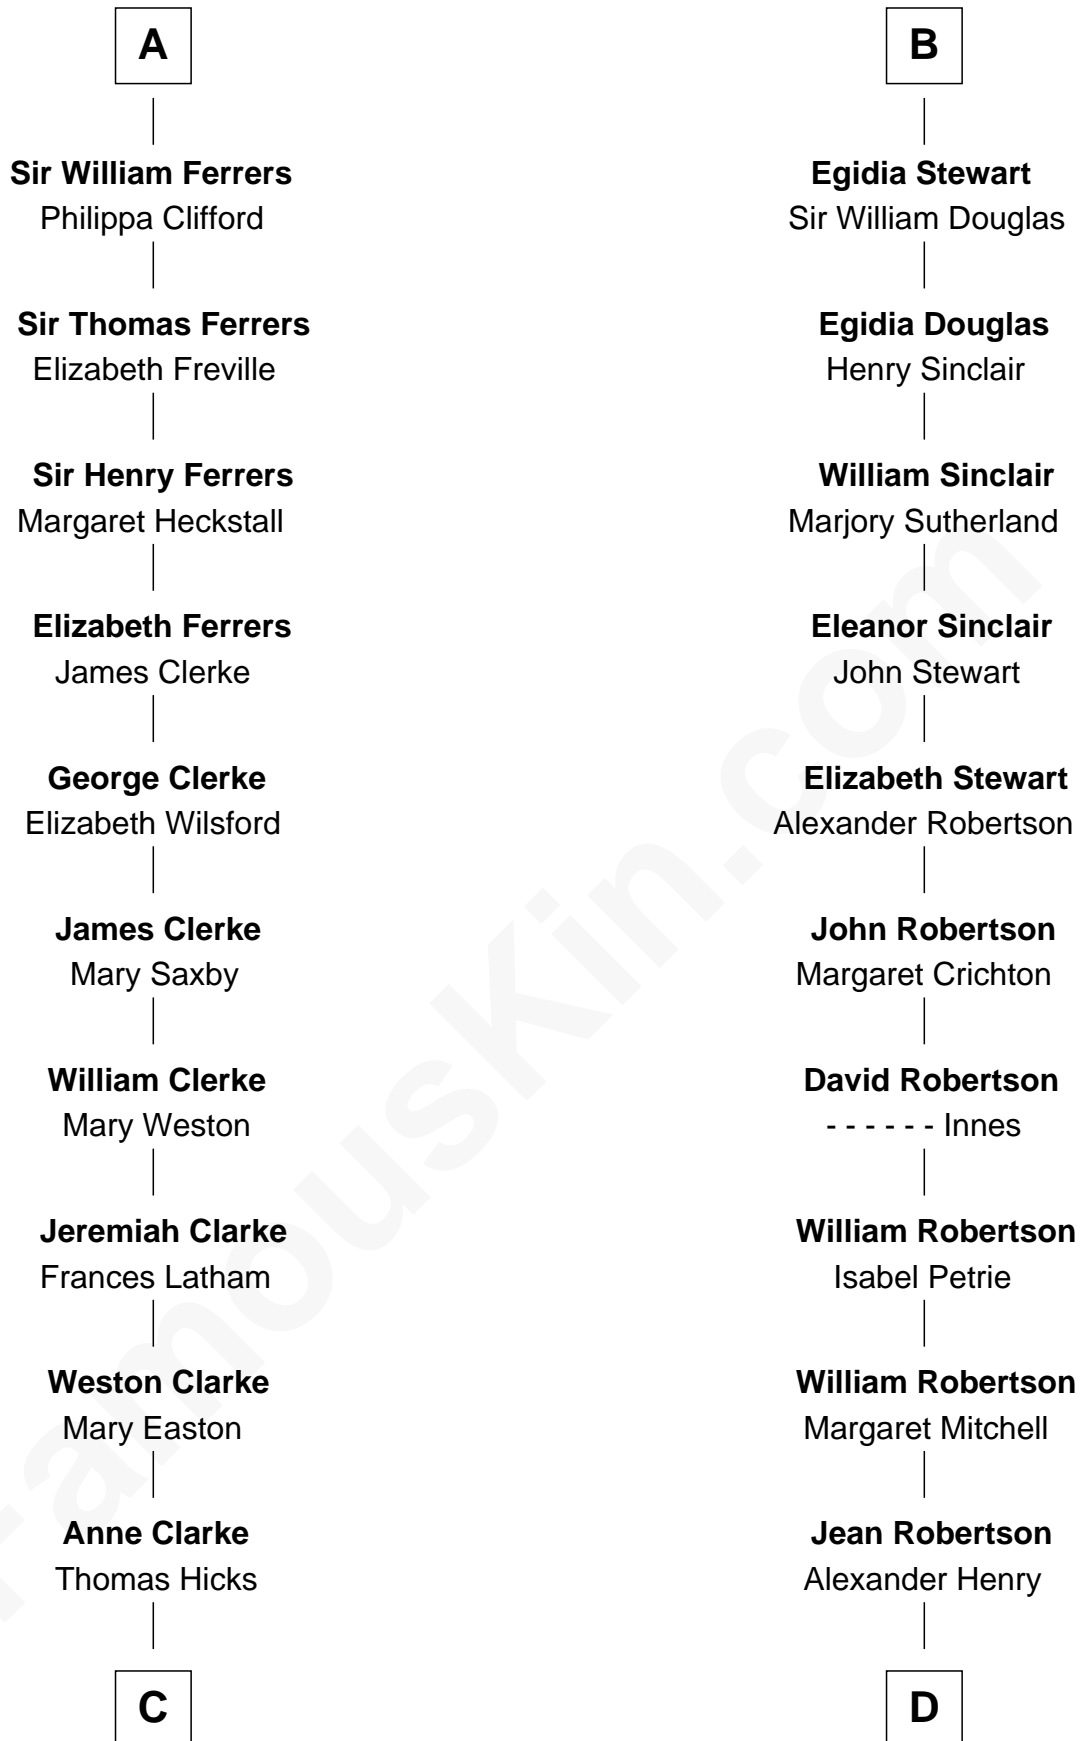

# FamousKin.com Relationship Chart of

**Susan B. Anthony**

*Women's Rights Advocate*

18th cousin 3 times removed of

**Patrick Henry**

*1st and 6th Governor of Virginia*

**Hugh de Kevelioc**  
Bertrade de Montfort

**Sir William de Ferrers**  
Margaret de Ufford

**Sir Henry de Ferrers**  
Joan de Poynings

**A**

**Maud of Chester**  
David of Huntingdon

**Isabella of Huntingdon**  
Robert de Bruce

**Robert de Bruce**  
Isabella de Clare

**Sir Robert de Brus**  
Marjorie of Carrick

**Robert I, King of Scotland**  
Isabella of Mar

**Marjorie Bruce**  
Walter Stewart

**Robert II, King of Scotland**  
Euphemia of Ross

**B**

**C**

**Thomas Hicks**