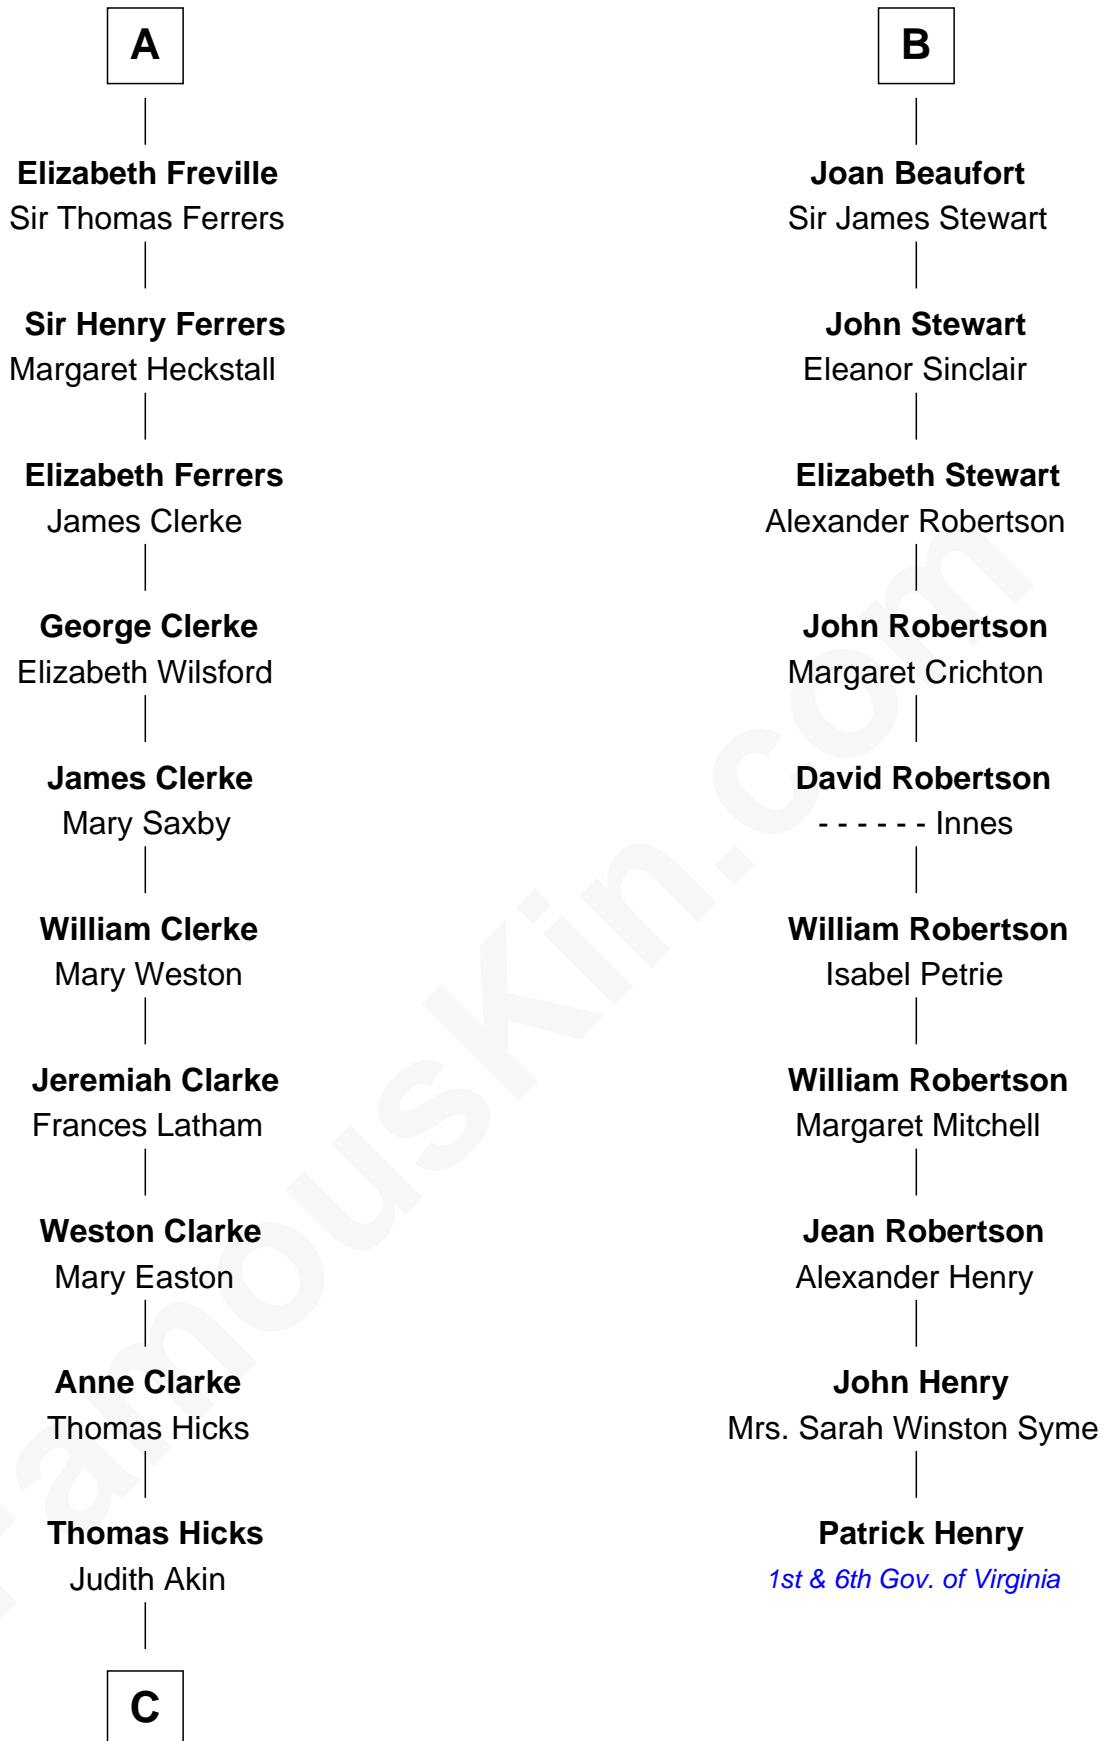

FamousKin.com Relationship Chart of

Susan B. Anthony

Women's Rights Advocate

16th cousin 4 times removed of

Patrick Henry

1st and 6th Governor of Virginia

Sir William Longespee

Ela of Salisbury

C

—
Judith Hicks
David Anthony

—
Humphrey Anthony
Hannah Lapham

—
Daniel Anthony
Lucy Read

—
Susan B. Anthony
Women's Rights Advocate

FamousKin.com