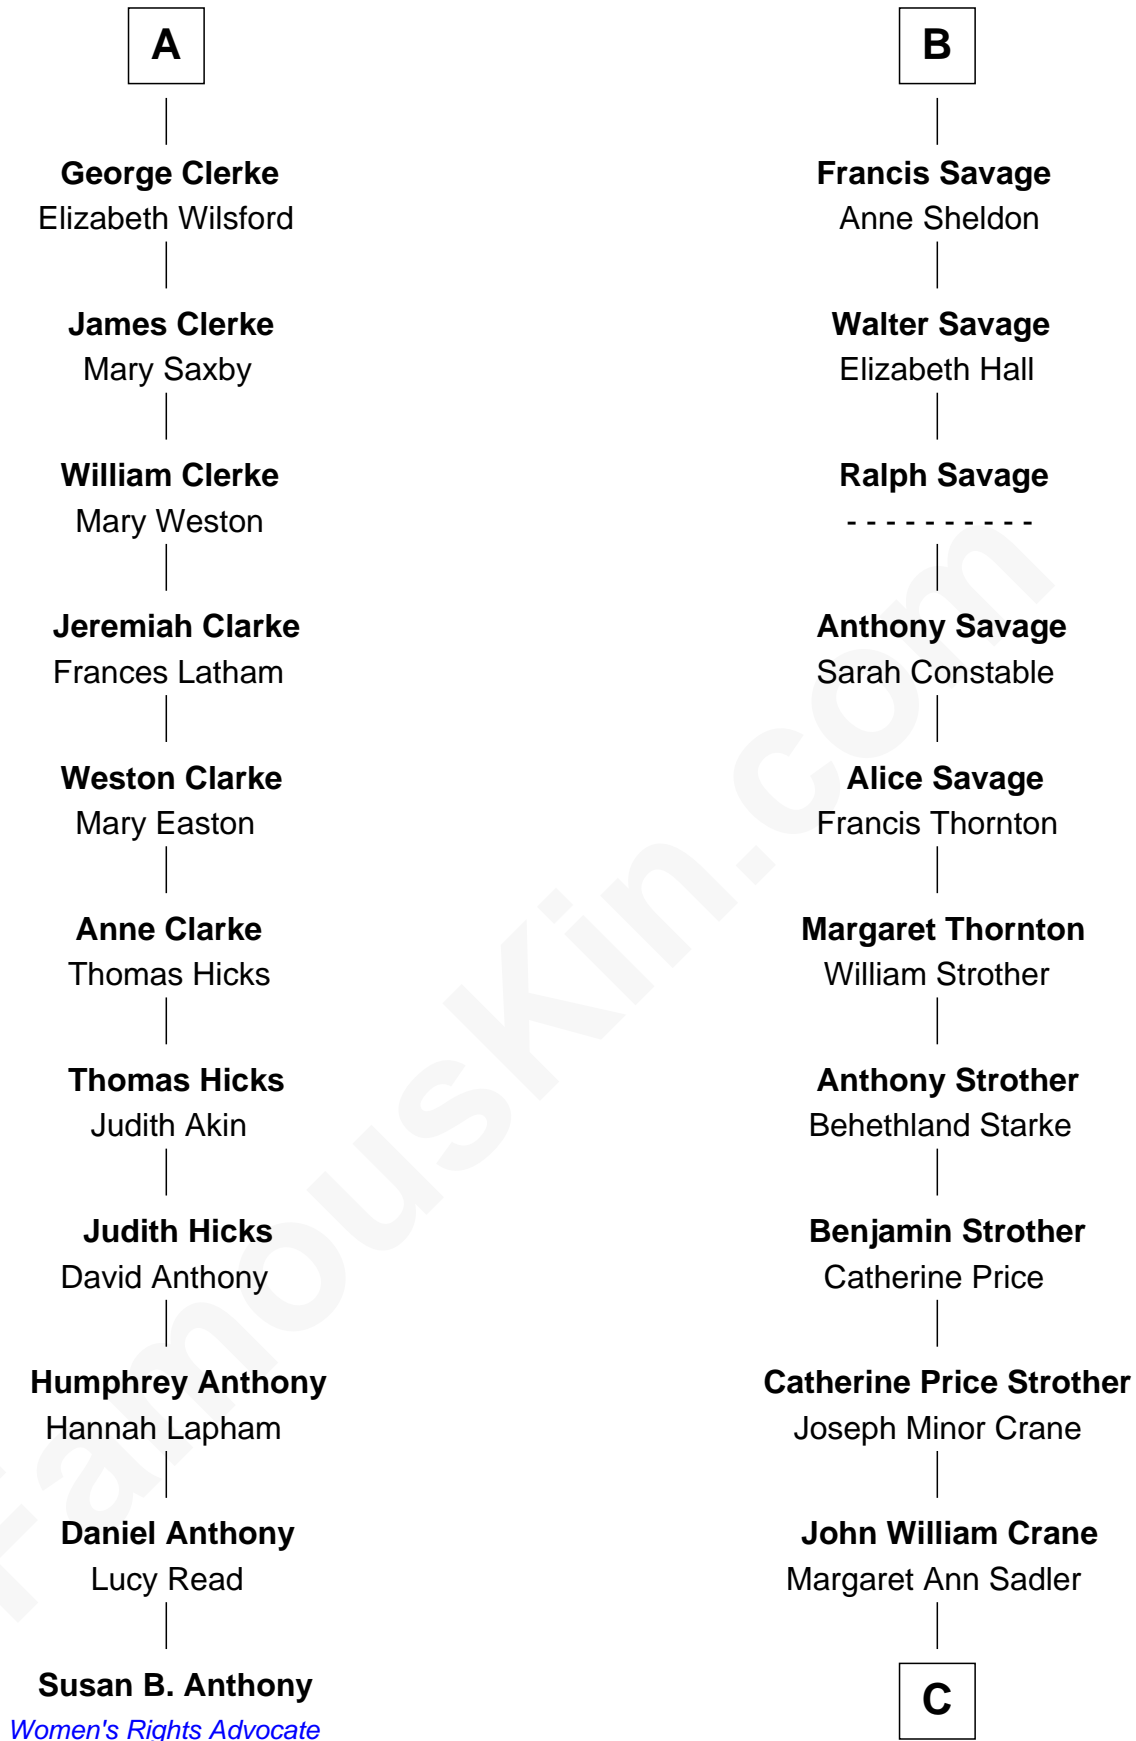

# FamousKin.com Relationship Chart of

**Susan B. Anthony**

*Women's Rights Advocate*

17th cousin 2 times removed of

**Randolph Scott**

*Movie Actor*

**Bartholomew de Badlesmere**

Margaret de Clare

Sir William de Bohun

**Elizabeth de Bohun**

Sir Richard Fitzalan

**Elizabeth Fitzalan**

Sir Robert Goushill

**Joan Goushill**

Sir Thomas Stanley

**Katherine Stanley**

Sir John Savage

**Sir Christopher Savage**

Anne Stanley

**Sir Christopher Savage**

Anne Lygon

**B**

**C**

**Joseph Minor Crane**  
Lavinia Lionberger

**Lucy Lionberger Crane**  
George Grant Scott

**Randolph Scott**  
*Movie Actor*

FamousKin.com