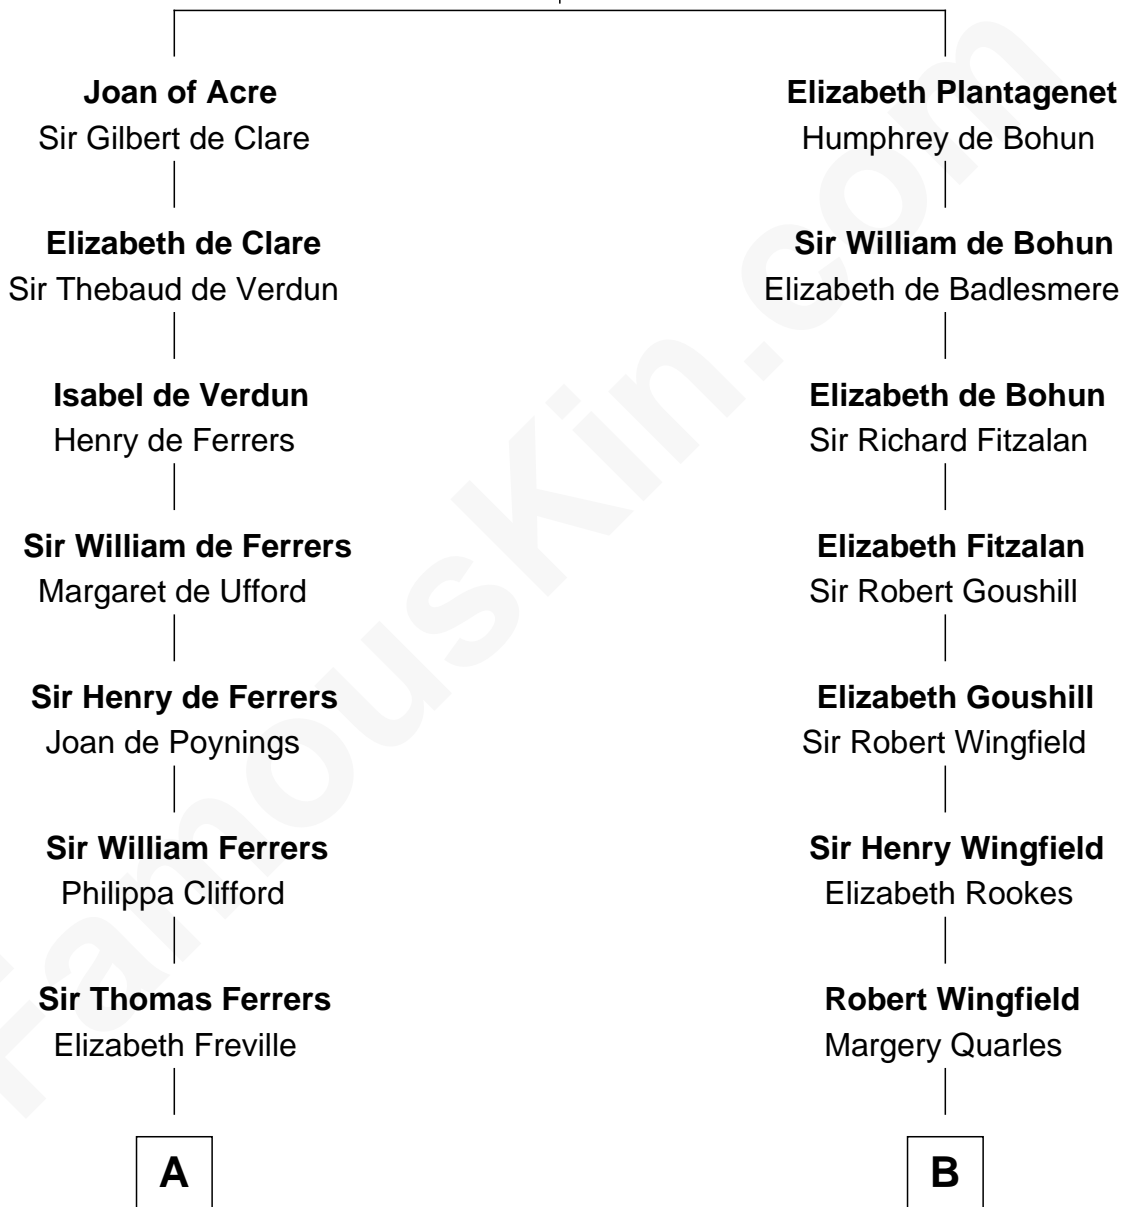

FamousKin.com Relationship Chart of

Susan B. Anthony

Women's Rights Advocate

18th cousin 1 time removed of

Gloria Vanderbilt

Fashion Designer

King Edward I
Eleanor of Castile

FamousKin.com