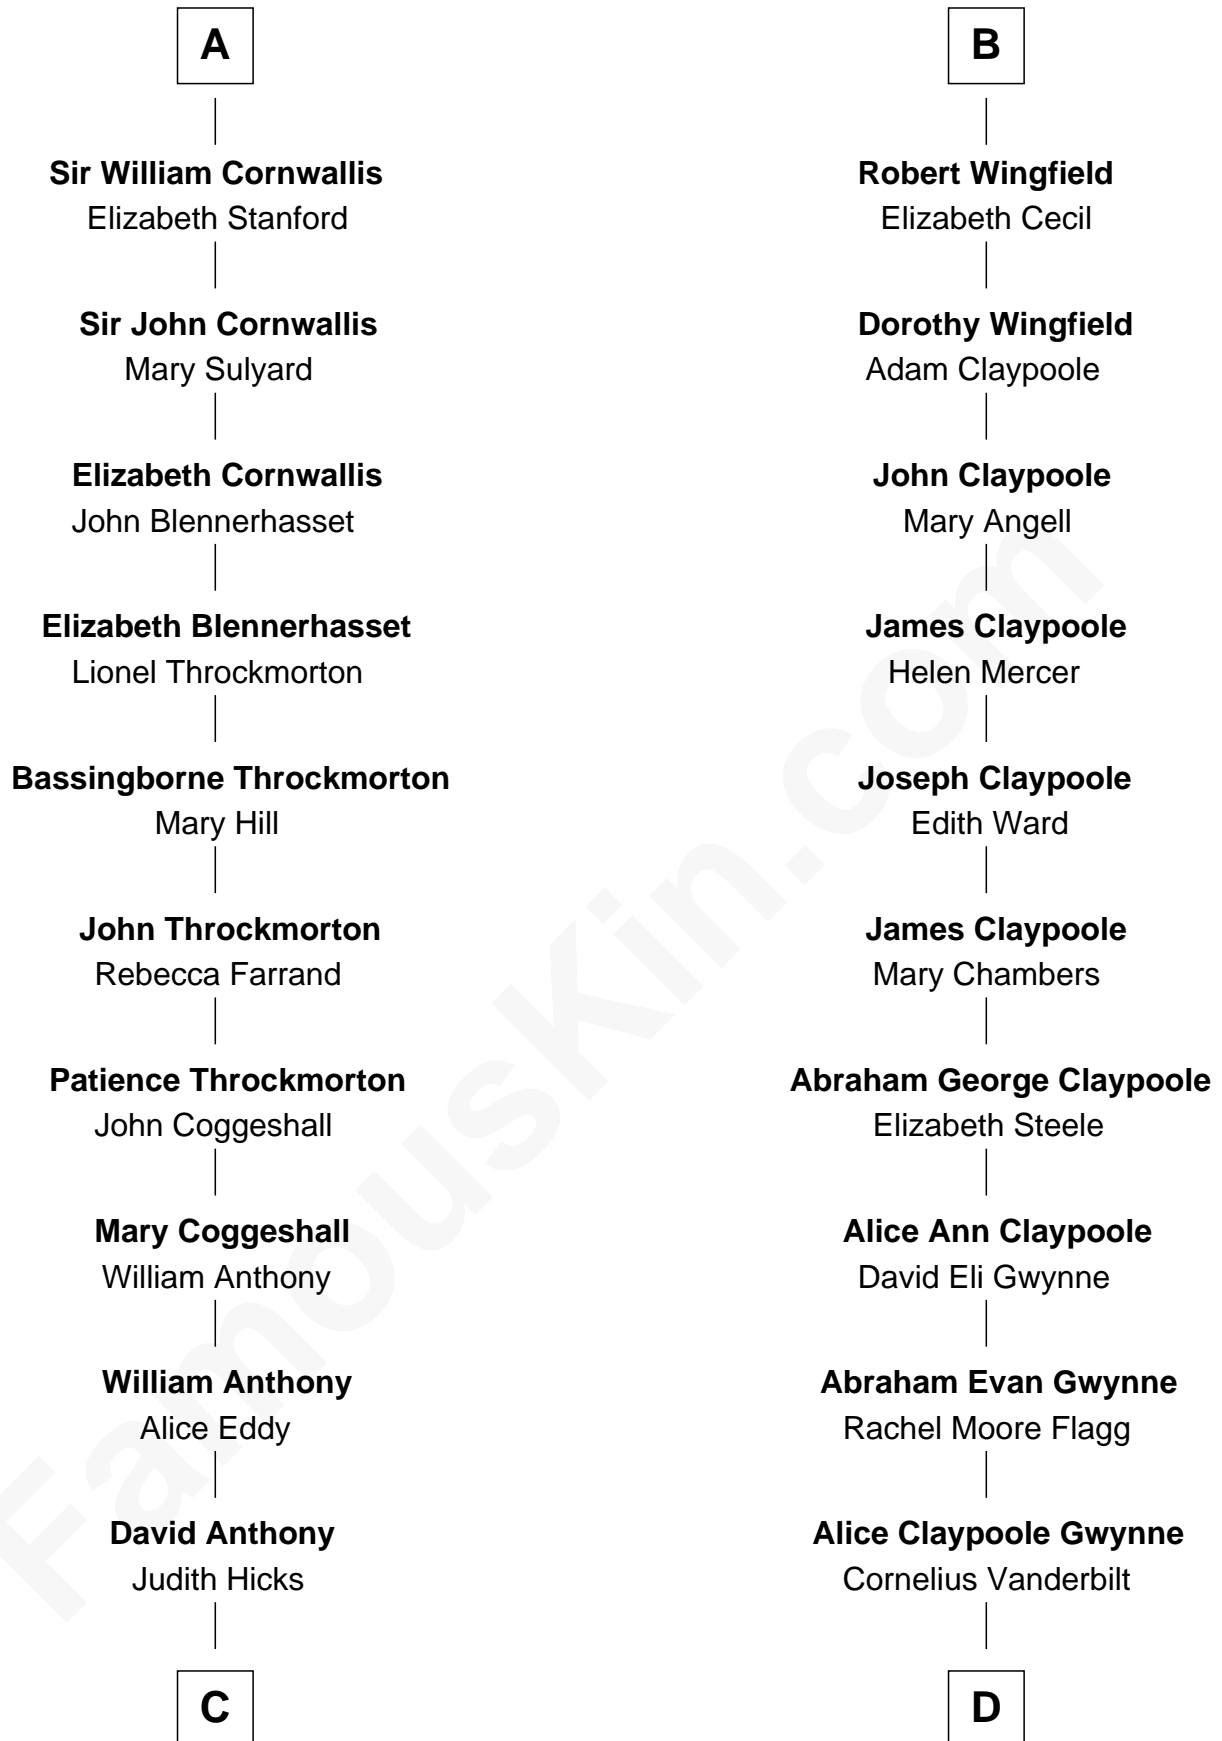

# FamousKin.com Relationship Chart of

**Susan B. Anthony**

*Women's Rights Advocate*

18th cousin 1 time removed of

**Gloria Vanderbilt**

*Fashion Designer*

**Isabella de Beauchamp**

*with husband*  
*Sir Hugh le Despencer*

Richard Fitzalan

**Sir Edmund Fitzalan**

Sibyl de Montagu

**Sir Richard Fitzalan**

Elizabeth de Bohun

**Philippe Fitzalan**

Sir Richard Sergeaux

**Elizabeth Fitzalan**

Sir Robert Goushill

**Philippa Sergeaux**

Sir Robert Pashley

**Elizabeth Goushill**

Sir Robert Wingfield

**Anne Pashley**

Edward Tyrrell

**Sir Henry Wingfield**

Elizabeth Rookes

**Philippa Tyrrell**

Thomas Cornwallis

**Robert Wingfield**

Margery Quarles

**A**

**B**

FamousKin.com