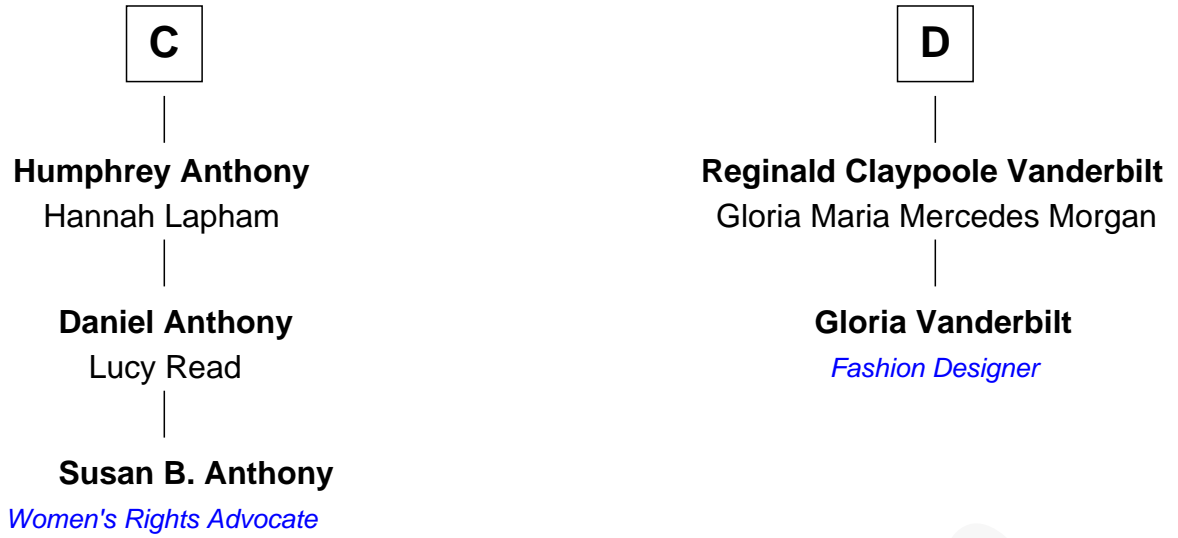

# FamousKin.com Relationship Chart of

**Susan B. Anthony**

*Women's Rights Advocate*

18th cousin 1 time removed of

**Gloria Vanderbilt**

*Fashion Designer*

**Isabella de Beauchamp**

*with husband*  
*Sir Hugh le Despencer*

Sir Robert Goushill

**Philippa Sergeaux**

Sir Robert Pashley

**Elizabeth Goushill**

Sir Robert Wingfield

**Anne Pashley**

Edward Tyrrell

**Sir Henry Wingfield**

Elizabeth Rookes

**Philippa Tyrrell**

Thomas Cornwallis

**Robert Wingfield**

Margery Quarles

**A**

**B**

FamousKin.com