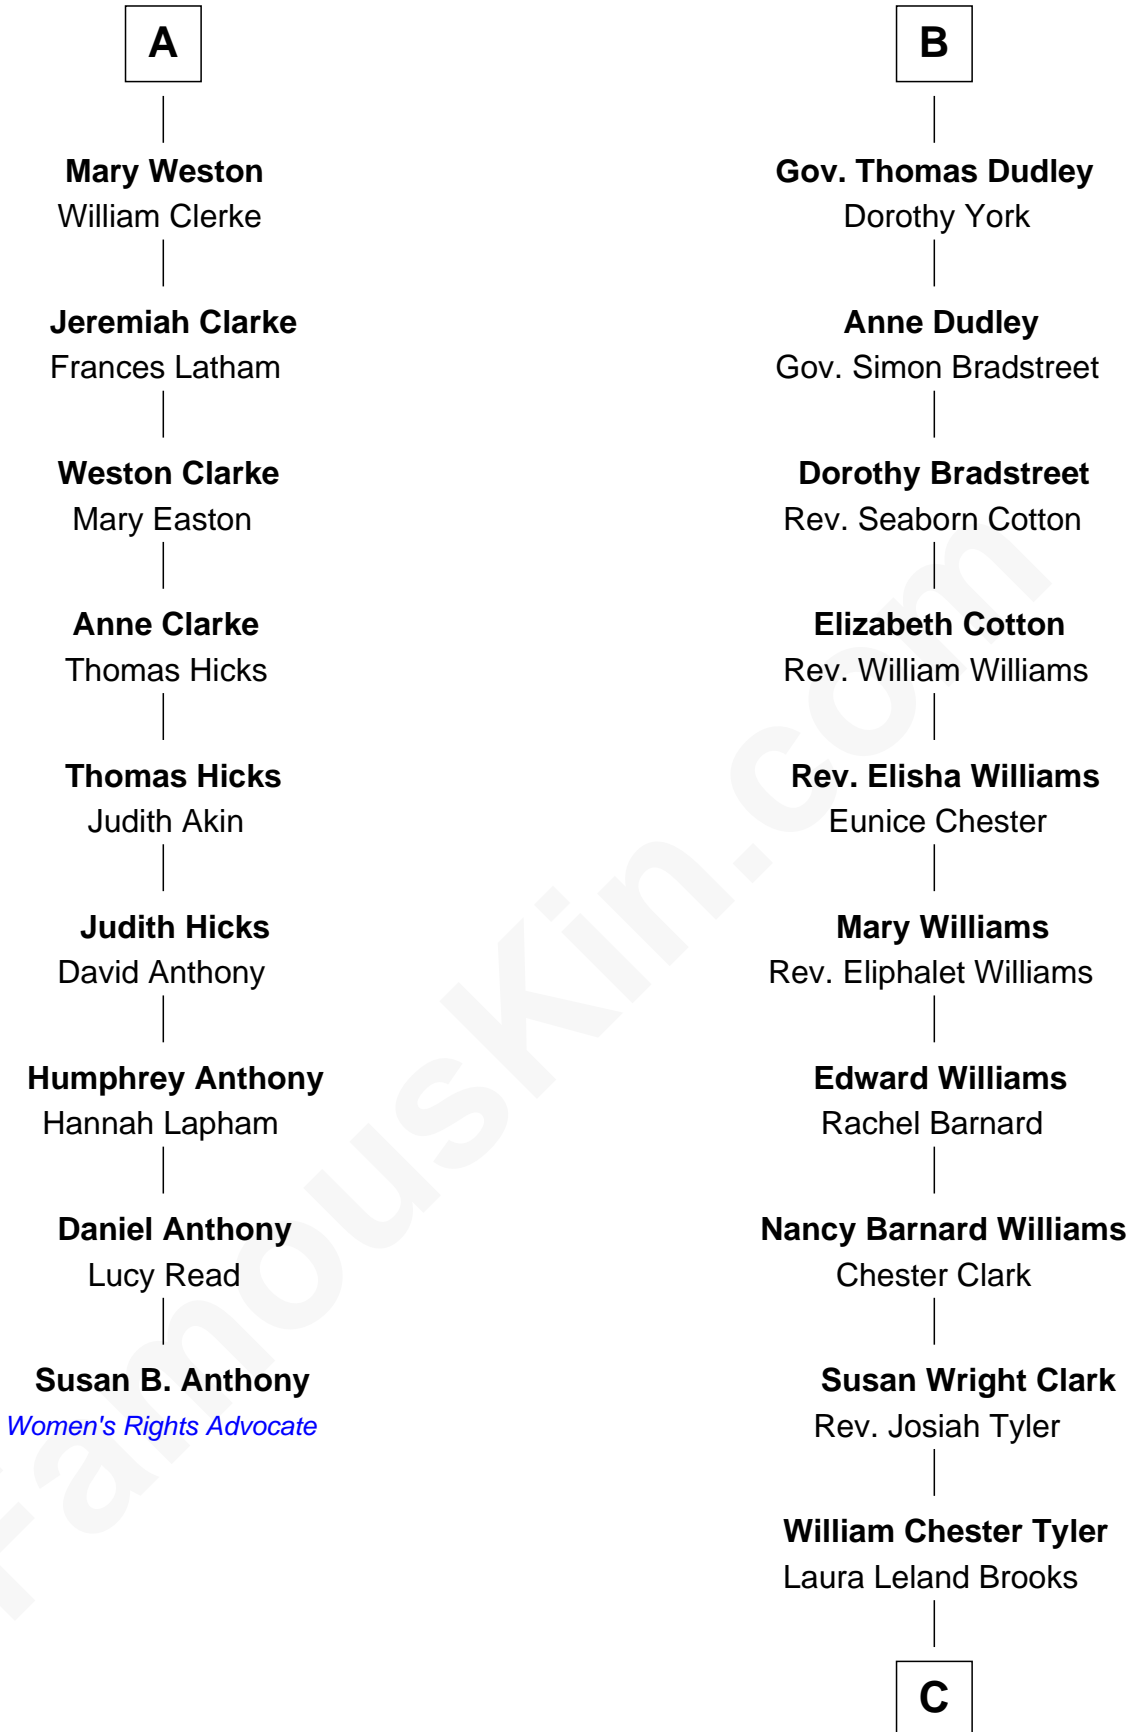

FamousKin.com Relationship Chart of

Susan B. Anthony

Women's Rights Advocate

15th cousin 5 times removed of

Kate Upton

Sports Illustrated Swimsuit Cover Model

C

—
Margaret Hastings Tyler

Charles Henry Vial

—
Elizabeth Brooks Vial

Stephen Edward Upton

—
Jefferson Matthew Upton

Shelley Fawn Davis

—
Kate Upton

Model and Actress