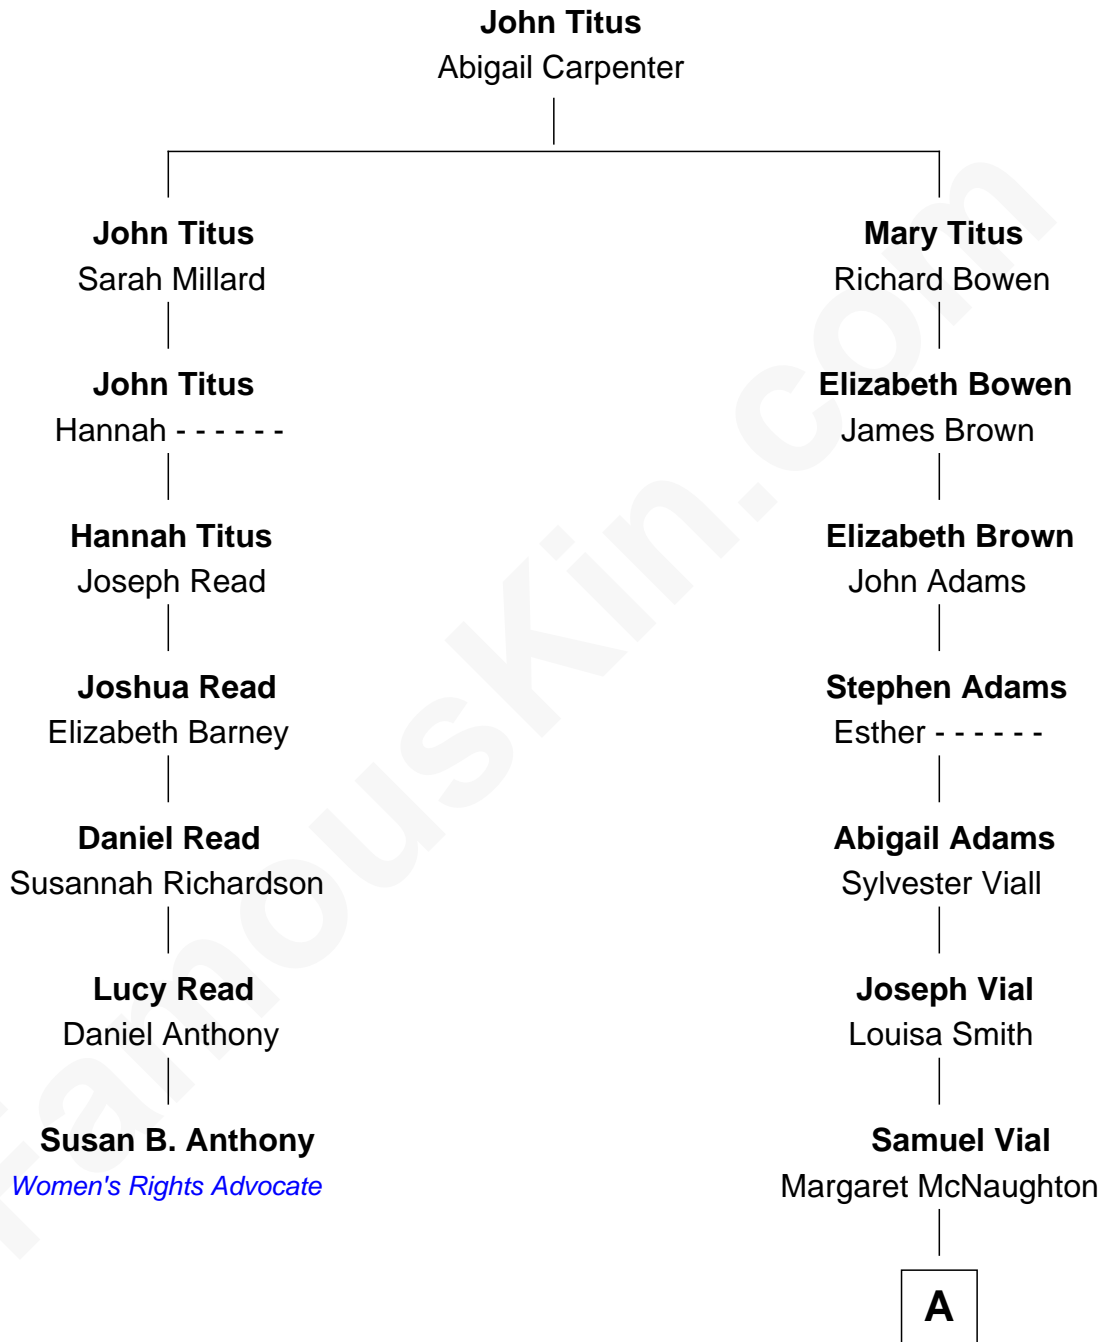

FamousKin.com Relationship Chart of

Susan B. Anthony

Women's Rights Advocate

6th cousin 5 times removed of

Kate Upton

Sports Illustrated Swimsuit Cover Model

A

George McNaughton Vial

Emma Frost Goodrich

Charles Henry Vial

Margaret Hastings Tyler

Elizabeth Brooks Vial

Stephen Edward Upton

Jefferson Matthew Upton

Shelley Fawn Davis

Kate Upton