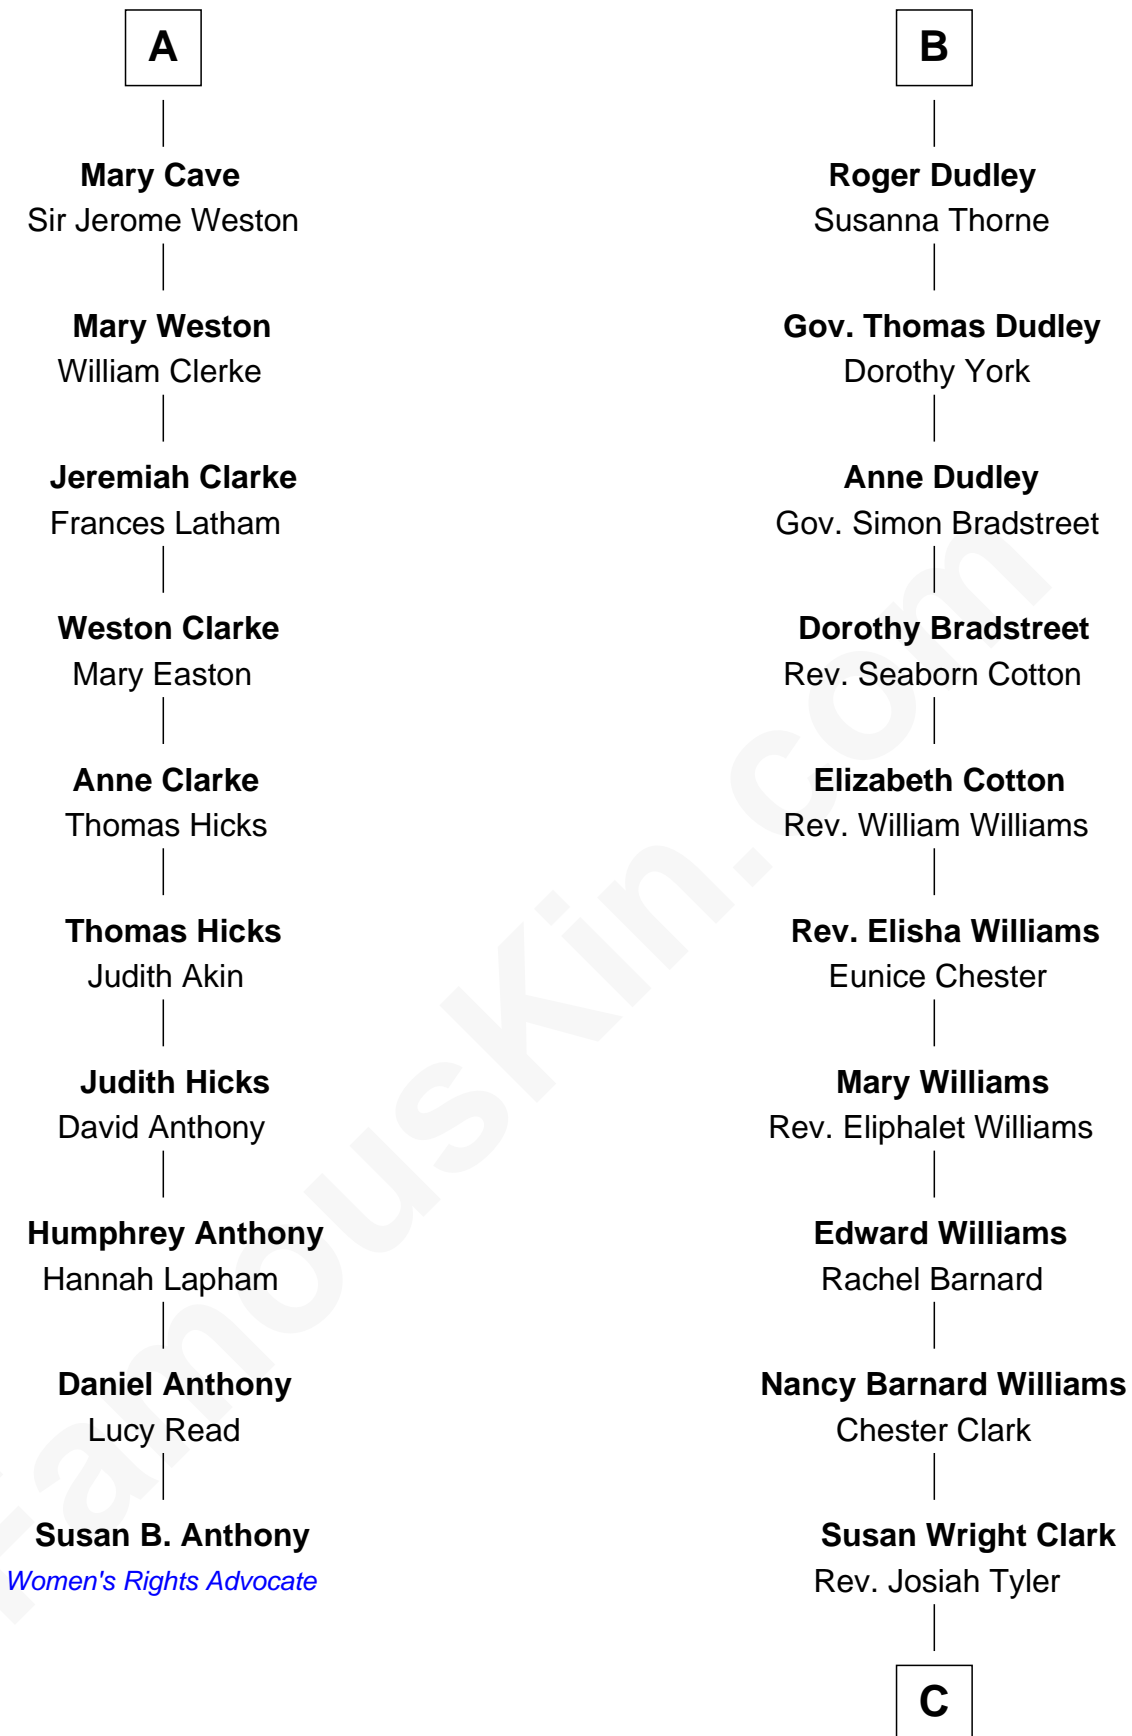

FamousKin.com Relationship Chart of

Susan B. Anthony

Women's Rights Advocate

16th cousin 5 times removed of

Kate Upton

Sports Illustrated Swimsuit Cover Model

C

William Chester Tyler

Laura Leland Brooks

Margaret Hastings Tyler

Charles Henry Vial

Elizabeth Brooks Vial

Stephen Edward Upton

Jefferson Matthew Upton

Shelley Fawn Davis

Kate Upton