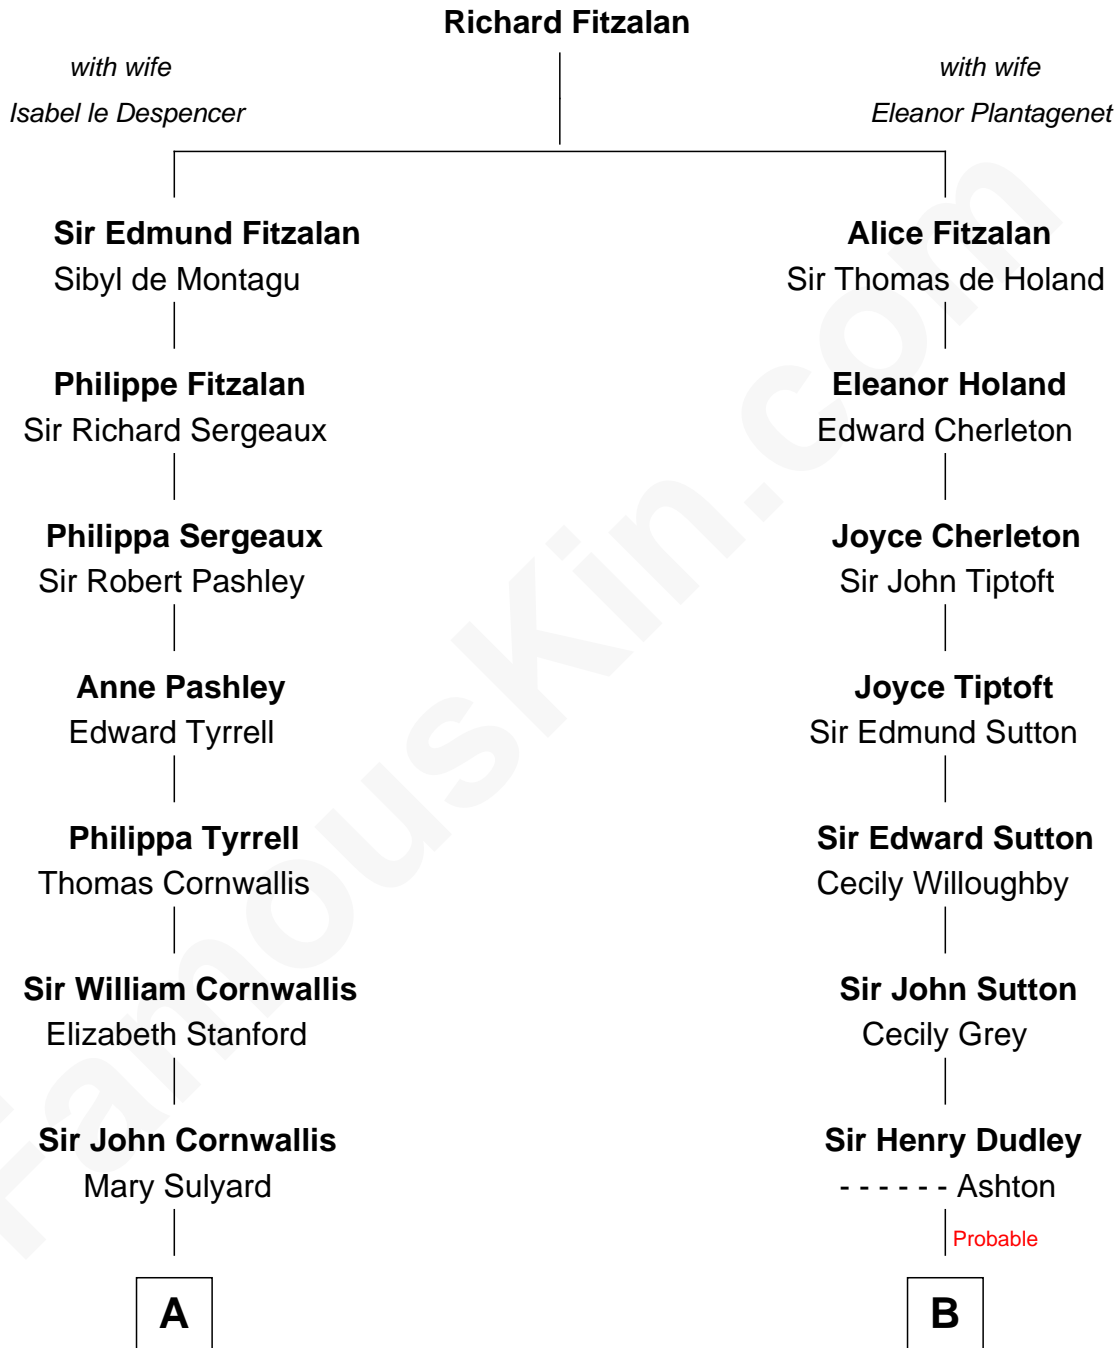

FamousKin.com Relationship Chart of

Susan B. Anthony

Women's Rights Advocate

17th cousin 4 times removed of

Kate Upton

Sports Illustrated Swimsuit Cover Model

C

William Chester Tyler