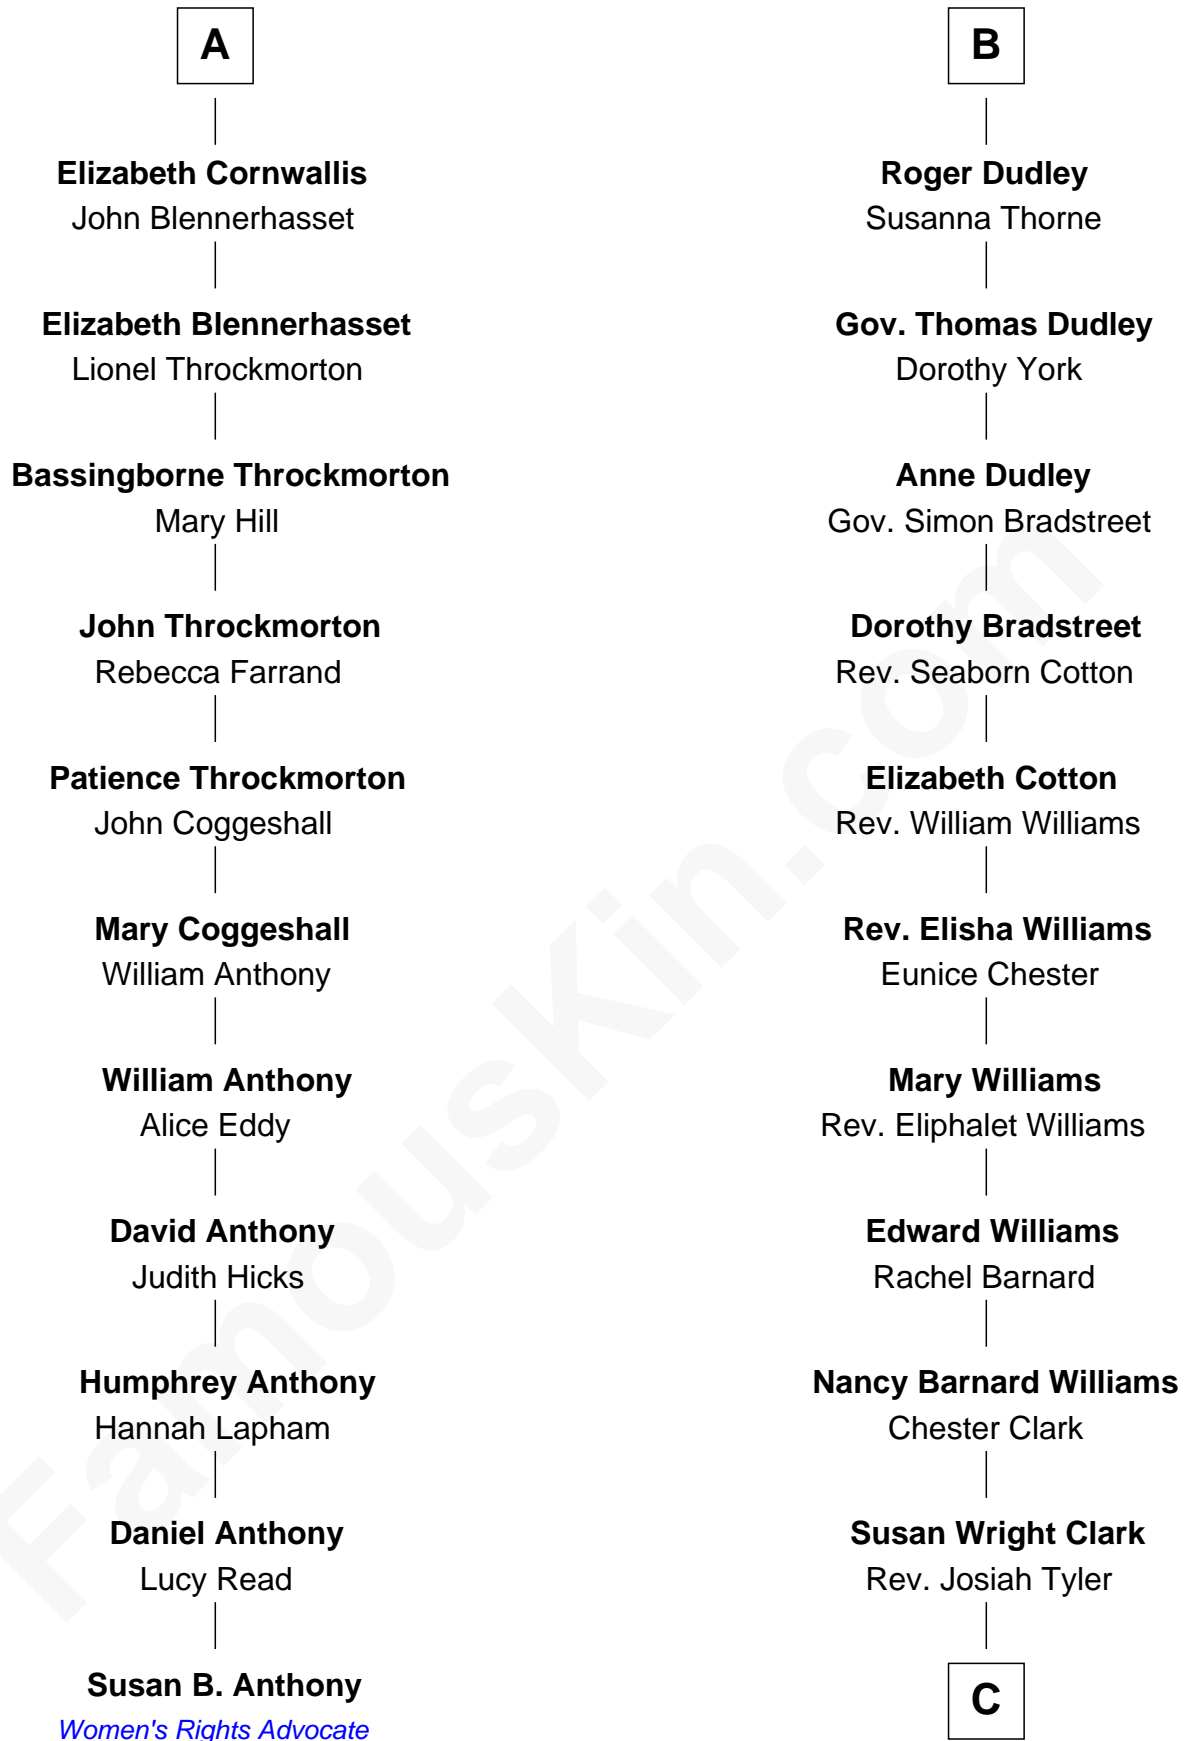

FamousKin.com Relationship Chart of

Susan B. Anthony

Women's Rights Advocate

17th cousin 4 times removed of

Kate Upton

Sports Illustrated Swimsuit Cover Model

C

William Chester Tyler

Laura Leland Brooks

Margaret Hastings Tyler

Charles Henry Vial

Elizabeth Brooks Vial

Stephen Edward Upton

Jefferson Matthew Upton

Shelley Fawn Davis

Kate Upton