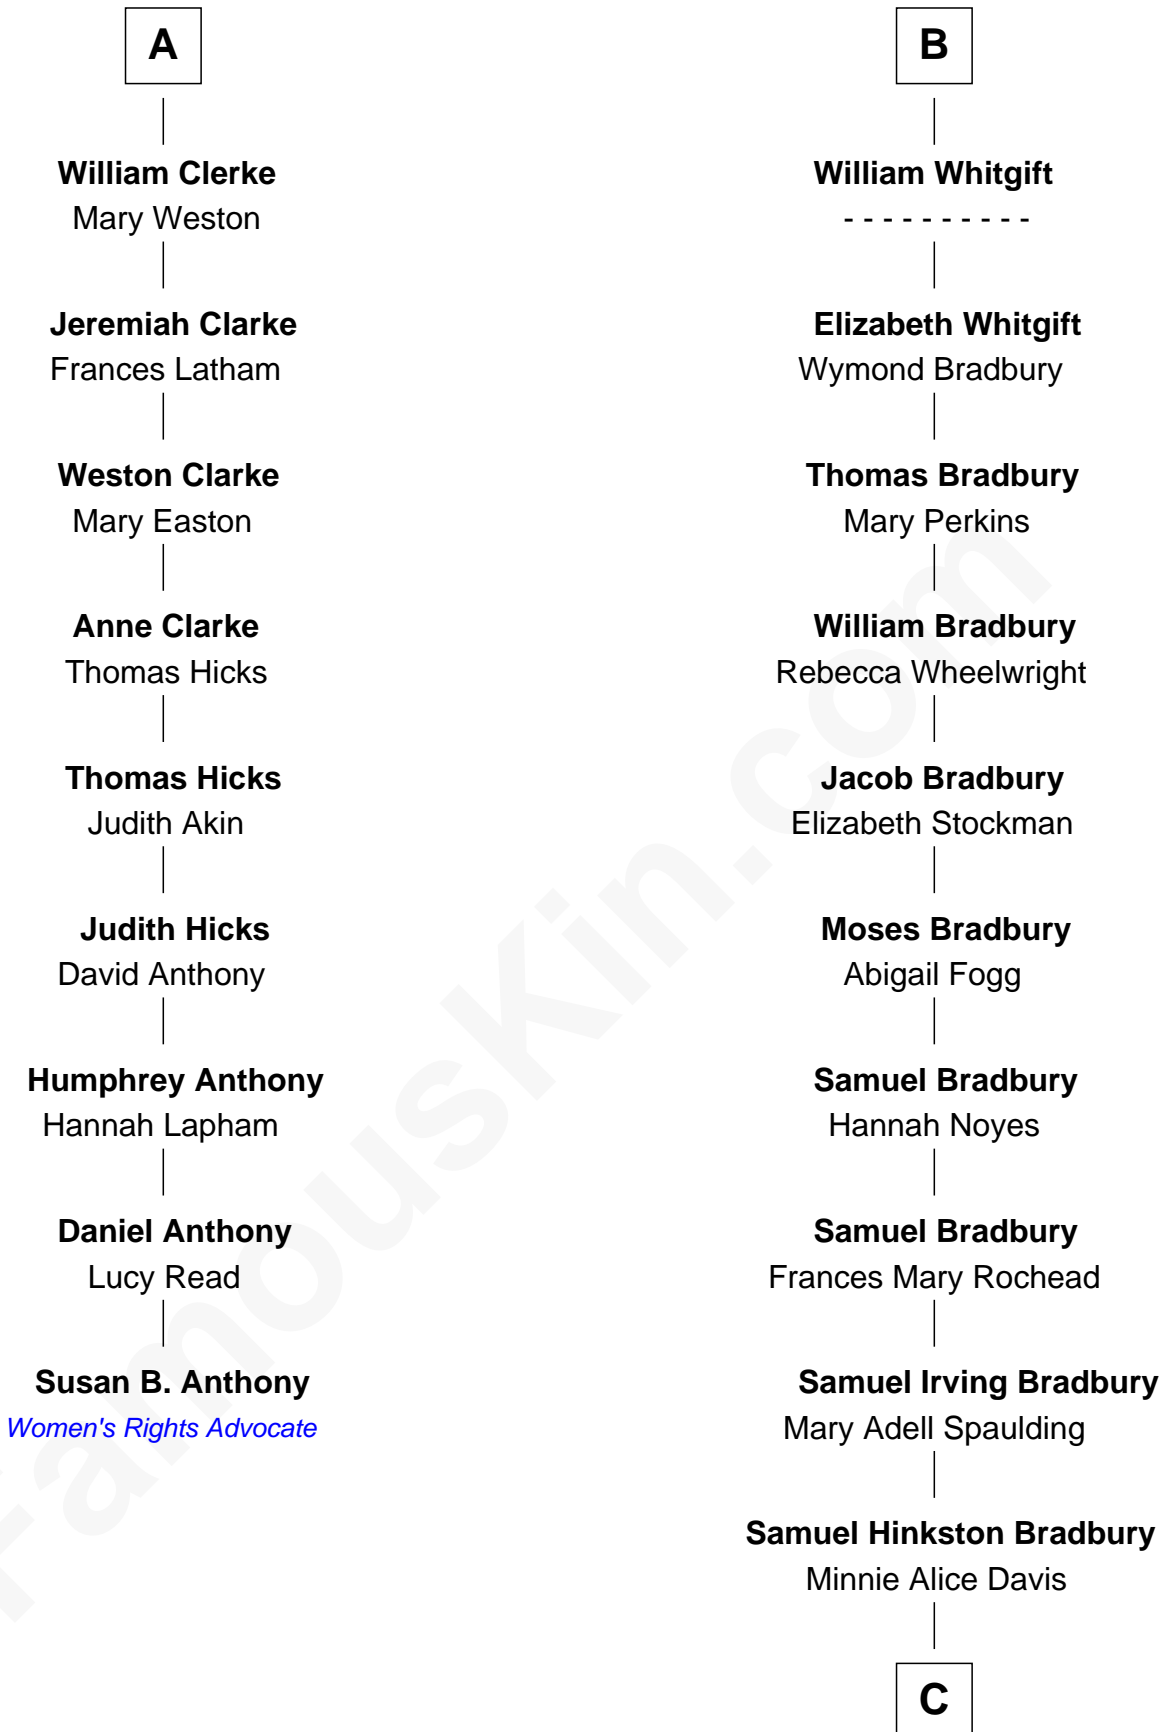

# FamousKin.com Relationship Chart of

**Susan B. Anthony**

*Women's Rights Advocate*

15th cousin 3 times removed of

**Ray Bradbury**

*Author of The Martian Chronicles*

**John de Welles**

Maud de Roos

**Margery de Welles**

Stephen le Scrope

**Maude le Scrope**

Sir Baldwin Freville

**Elizabeth Freville**

Sir Thomas Ferrers

**Sir Henry Ferrers**

Margaret Heckstall

Eleanor de Mowbray

**Eudo de Welles**

Maud de Greystoke

**Sir Lionel de Welles**

Joan de Waterton

**Margaret de Welles**

Sir Thomas Dymoke

**Jane Dymoke**

John Fulnetby

**Katherine Fulnetby**

William Dynwell

**Anne Dynwell**

Henry Whitgift

**B**

**C**

**Leonard Spaulding Bradbury**