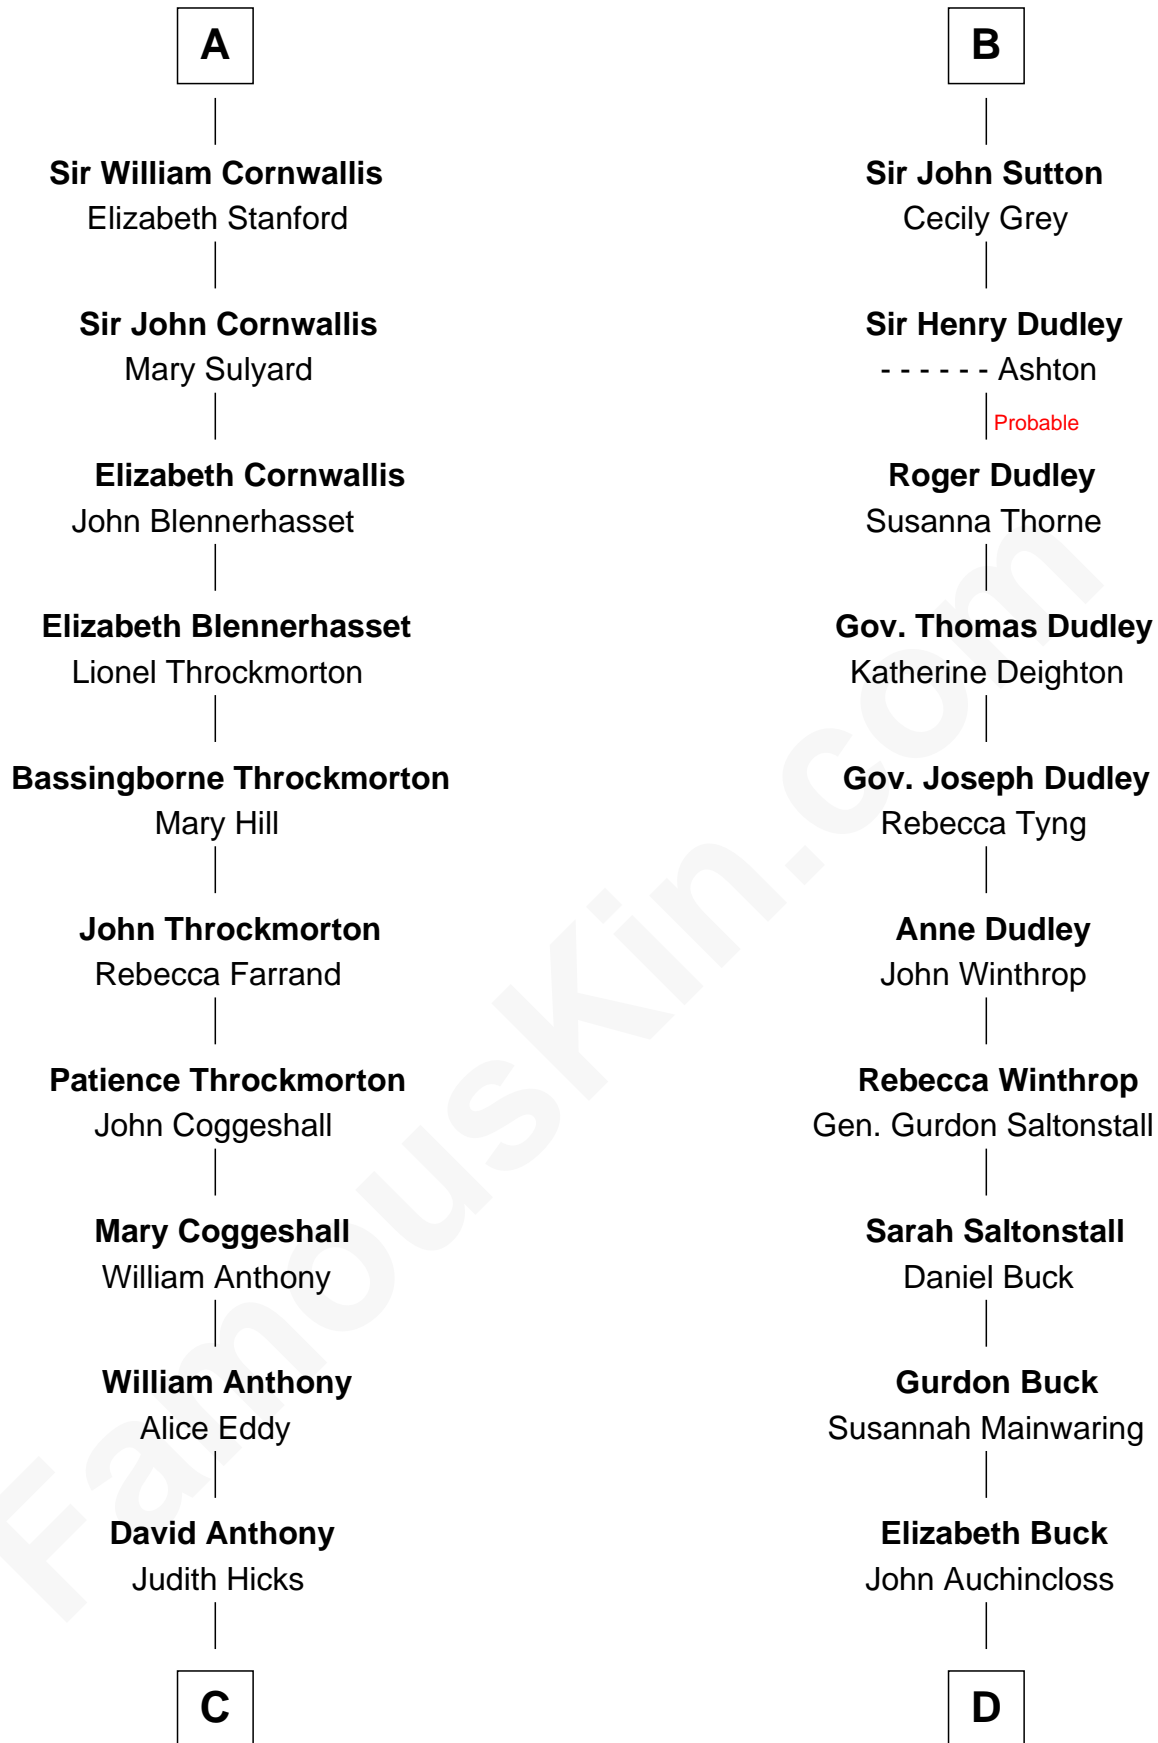

# FamousKin.com Relationship Chart of

**Susan B. Anthony**

*Women's Rights Advocate*

19th cousin of

**Louis Auchincloss**

*Author*

**Isabella de Beauchamp**

*with husband*  
*Sir Hugh le Despencer*

Richard Fitzalan

**Sir Edmund Fitzalan**

Sibyl de Montagu

**Alice Fitzalan**

Sir Thomas de Holand

**Philippe Fitzalan**

Sir Richard Sergeaux

**Eleanor Holand**

Edward Cherleton

**Philippa Sergeaux**

Sir Robert Pashley

**Joyce Cherleton**

Sir John Tiptoft

**Anne Pashley**

Edward Tyrrell

**Joyce Tiptoft**

Sir Edmund Sutton

**Philippa Tyrrell**

Thomas Cornwallis

**Sir Edward Sutton**

Cecily Willoughby

**A**

**B**

FamousKin.com