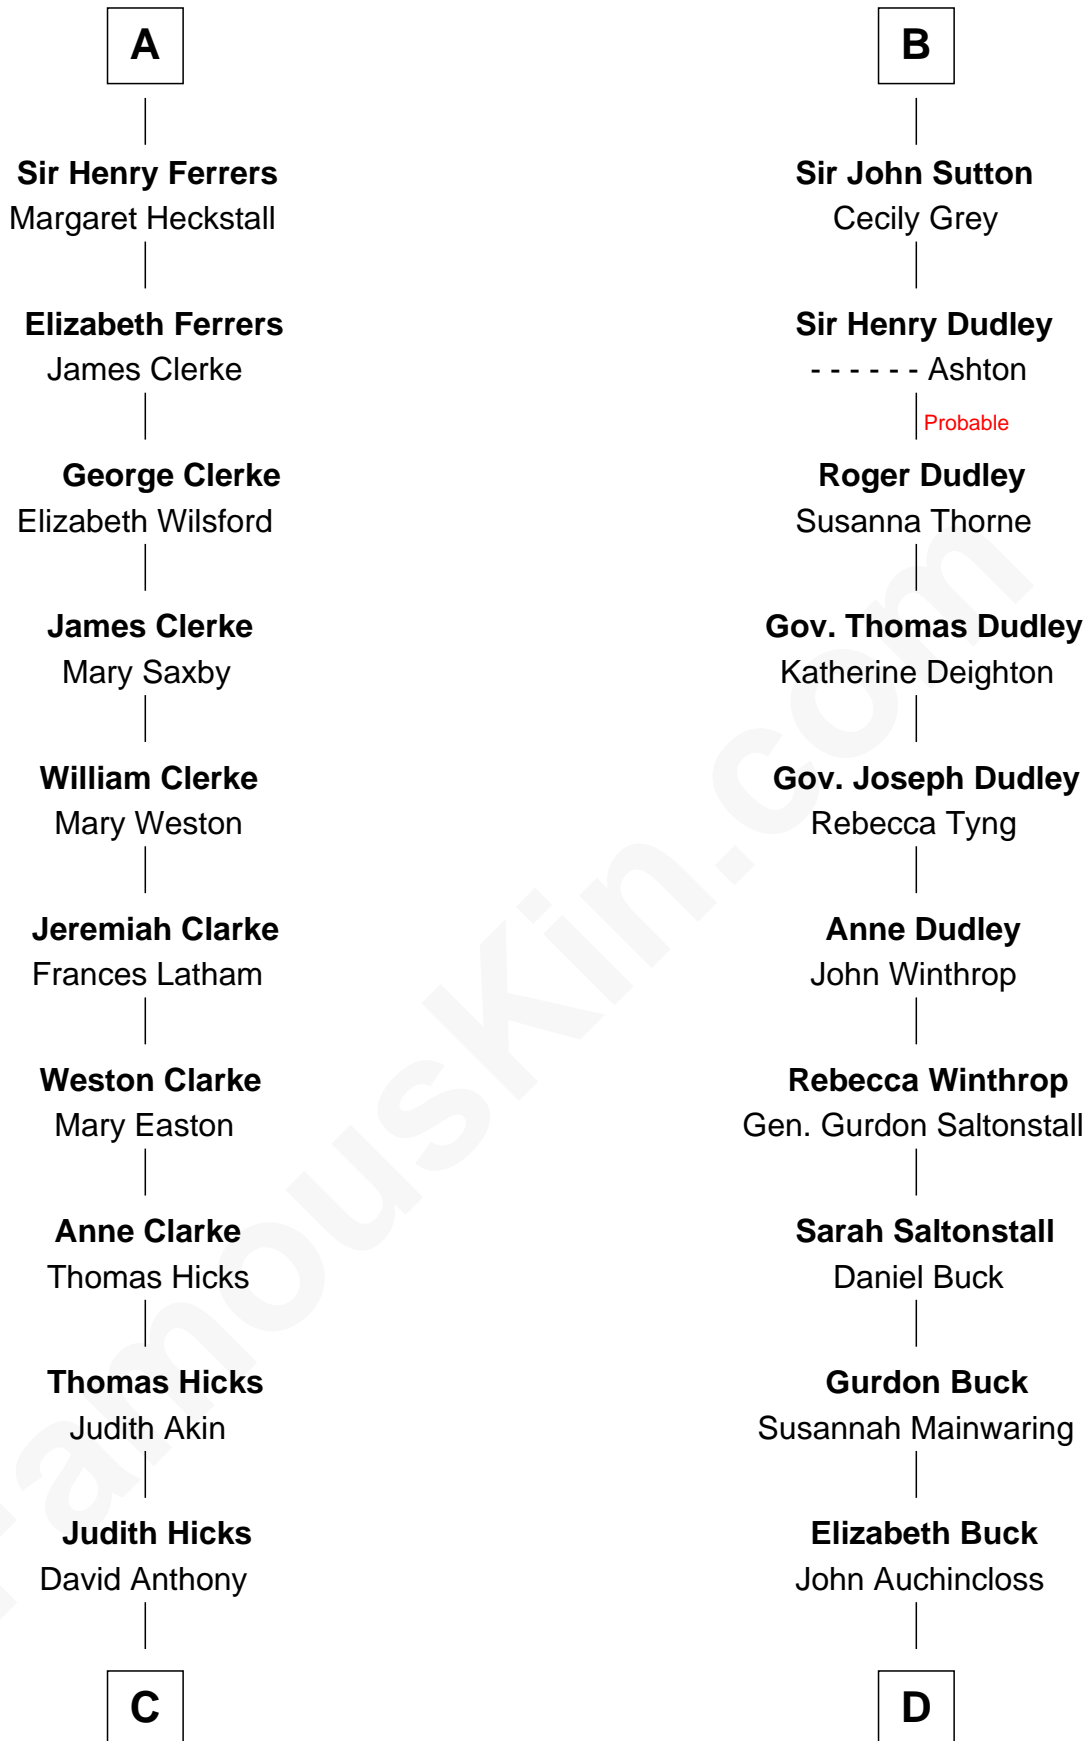

FamousKin.com Relationship Chart of

Susan B. Anthony

Women's Rights Advocate

19th cousin of

Louis Auchincloss

Author

Sir William de Ferrers

Margaret de Quincy

Sir William de Ferrers

Anne Duward

Sir William de Ferrers

de Segrave

Henry de Ferrers

Isabel de Verdun

Sir William de Ferrers

Margaret de Ufford

Sir Thomas de Berkeley

Sir Maurice de Berkeley

Eve la Zouche

Thomas de Berkeley

Katherine de Clyvedon

Sir John Berkeley

Elizabeth Betteshorne

Elizabeth Berkeley

Sir John Sutton

Sir Edmund Sutton

Joyce Tiptoft

Sir Edward Sutton

Cecily Willoughby

B

FamousKin.com