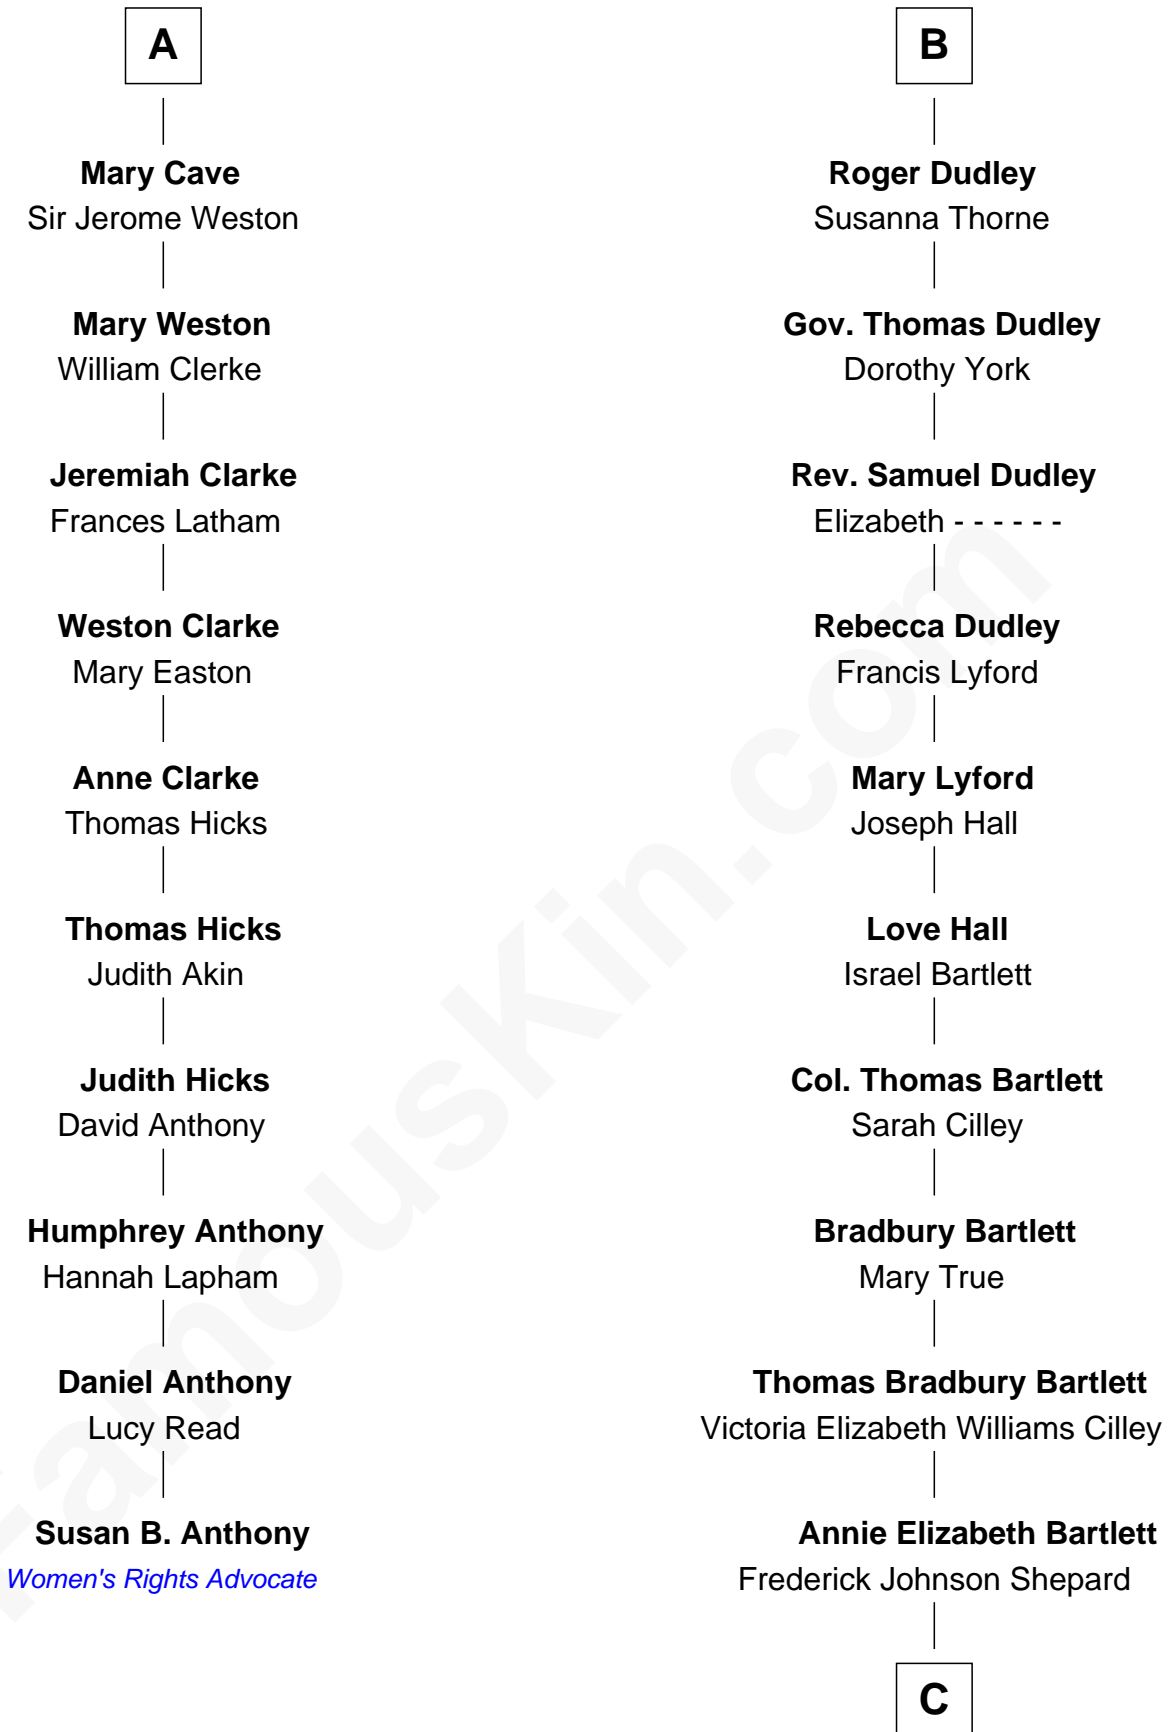

# FamousKin.com Relationship Chart of

**Susan B. Anthony**

*Women's Rights Advocate*

16th cousin 2 times removed of

**Alan Shepard**

*Mercury and Apollo Astronaut*

**Sir Reynold de Grey**

Eleanor le Strange

**C**

Alan Bartlett Shepard  
Pauline Renza Emerson

Alan Shepard  
*Mercury and Apollo Astronaut*

FamousKin.com