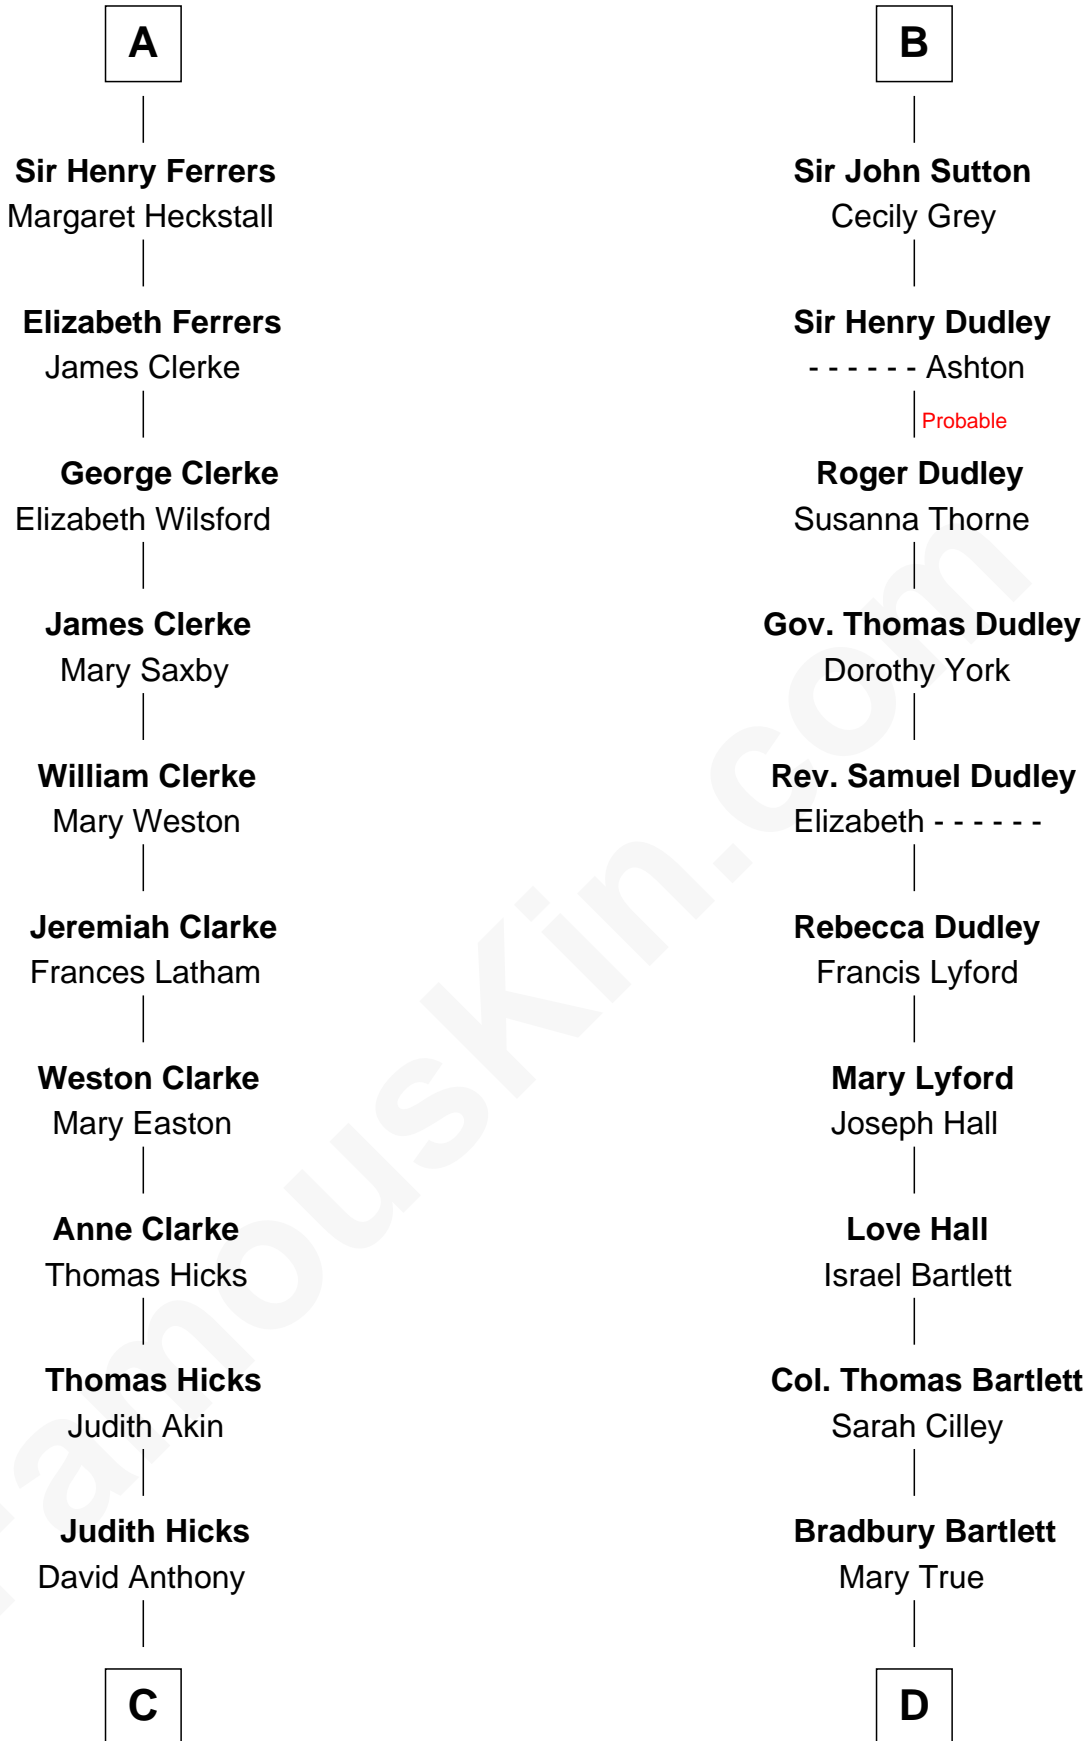

# FamousKin.com Relationship Chart of

**Susan B. Anthony**

*Women's Rights Advocate*

19th cousin 1 time removed of

**Alan Shepard**

*Mercury and Apollo Astronaut*

**C**

**Humphrey Anthony**

Hannah Lapham

**Daniel Anthony**

Lucy Read

**Susan B. Anthony**

*Women's Rights Advocate*

**D**

**Thomas Bradbury Bartlett**

Victoria Elizabeth Williams Cilley

**Annie Elizabeth Bartlett**

Frederick Johnson Shepard

**Alan Bartlett Shepard**

Pauline Renza Emerson

**Alan Shepard**

*Mercury and Apollo Astronaut*

FamousKin.com