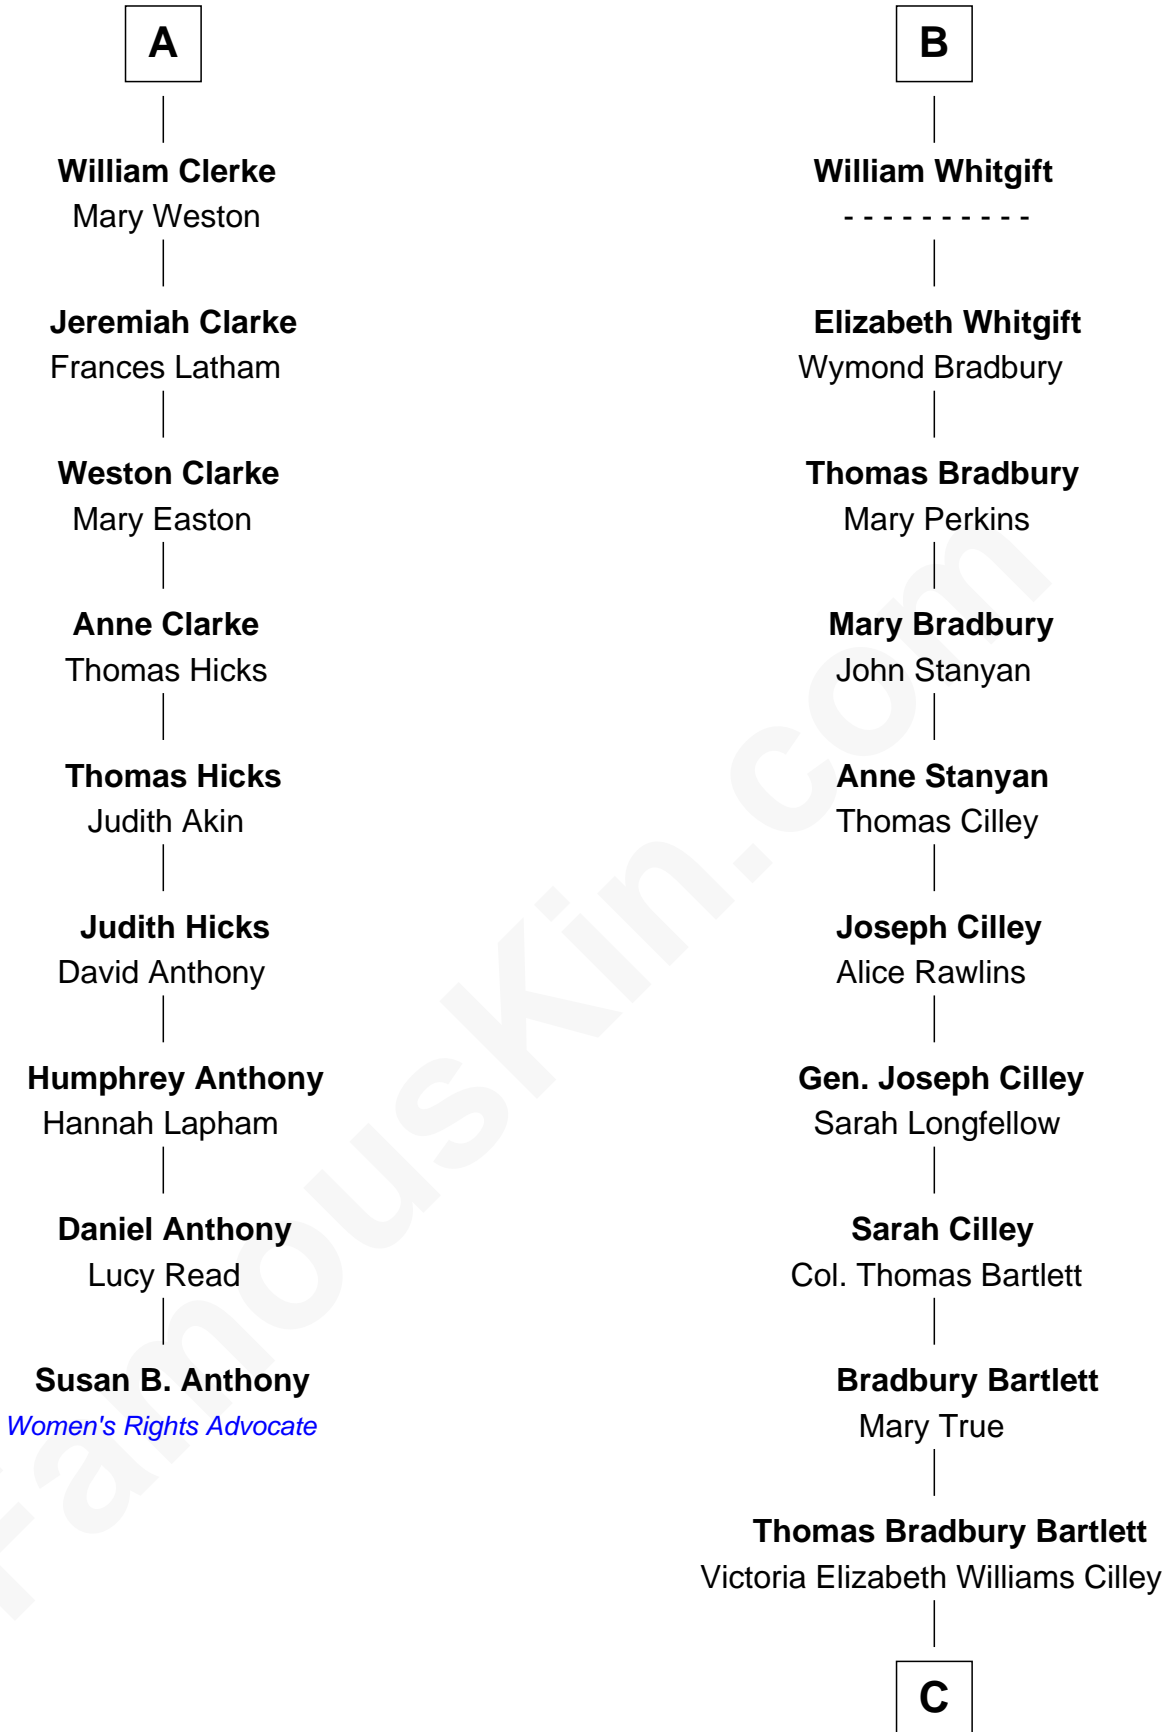

# FamousKin.com Relationship Chart of

**Susan B. Anthony**

*Women's Rights Advocate*

15th cousin 4 times removed of

**Alan Shepard**

*Mercury and Apollo Astronaut*

**John de Welles**

Maud de Roos

**Margery de Welles**

Stephen le Scrope

**Maude le Scrope**

Sir Baldwin Freville

**Elizabeth Freville**

Sir Thomas Ferrers

**Sir Henry Ferrers**

Margaret Heckstall

John Fulnetby

**Katherine Fulnetby**

William Dynwell

**Anne Dynwell**

Henry Whitgift

**B**

**C**

—  
**Annie Elizabeth Bartlett**  
Frederick Johnson Shepard

—  
**Alan Bartlett Shepard**  
Pauline Renza Emerson

—  
**Alan Shepard**  
*Mercury and Apollo Astronaut*

FamousKin.com