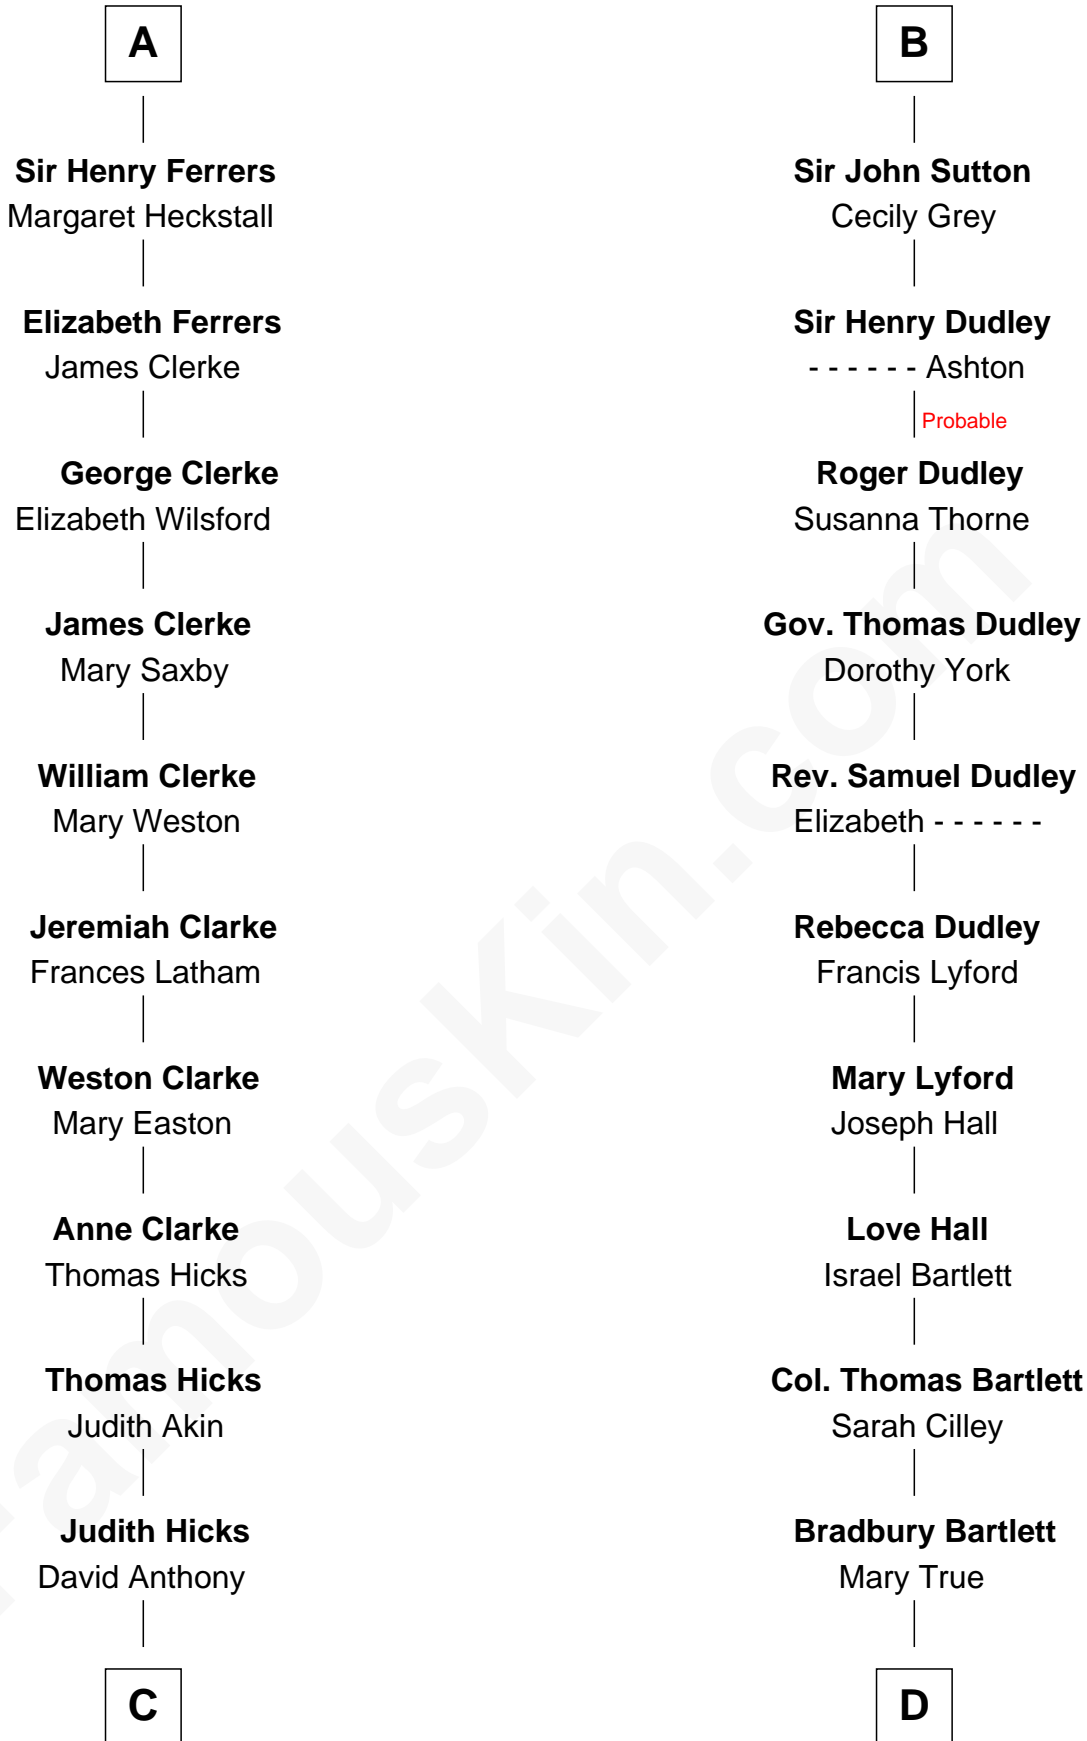

FamousKin.com Relationship Chart of

Susan B. Anthony

Women's Rights Advocate

19th cousin 1 time removed of

Alan Shepard

Mercury and Apollo Astronaut

Sir William de Ferrers

Margaret de Quincy

Sir Thomas de Berkeley

Sir Maurice de Berkeley

Eve la Zouche

Thomas de Berkeley

Katherine de Clyvedon

Sir John Berkeley

Elizabeth Betteshorne

Elizabeth Berkeley

Sir John Sutton

Sir Edmund Sutton

Joyce Tiptoft

Sir Edward Sutton

Cecily Willoughby

B

C

Humphrey Anthony

Hannah Lapham

Daniel Anthony

Lucy Read

Susan B. Anthony

Women's Rights Advocate

D

Thomas Bradbury Bartlett

Victoria Elizabeth Williams Cilley