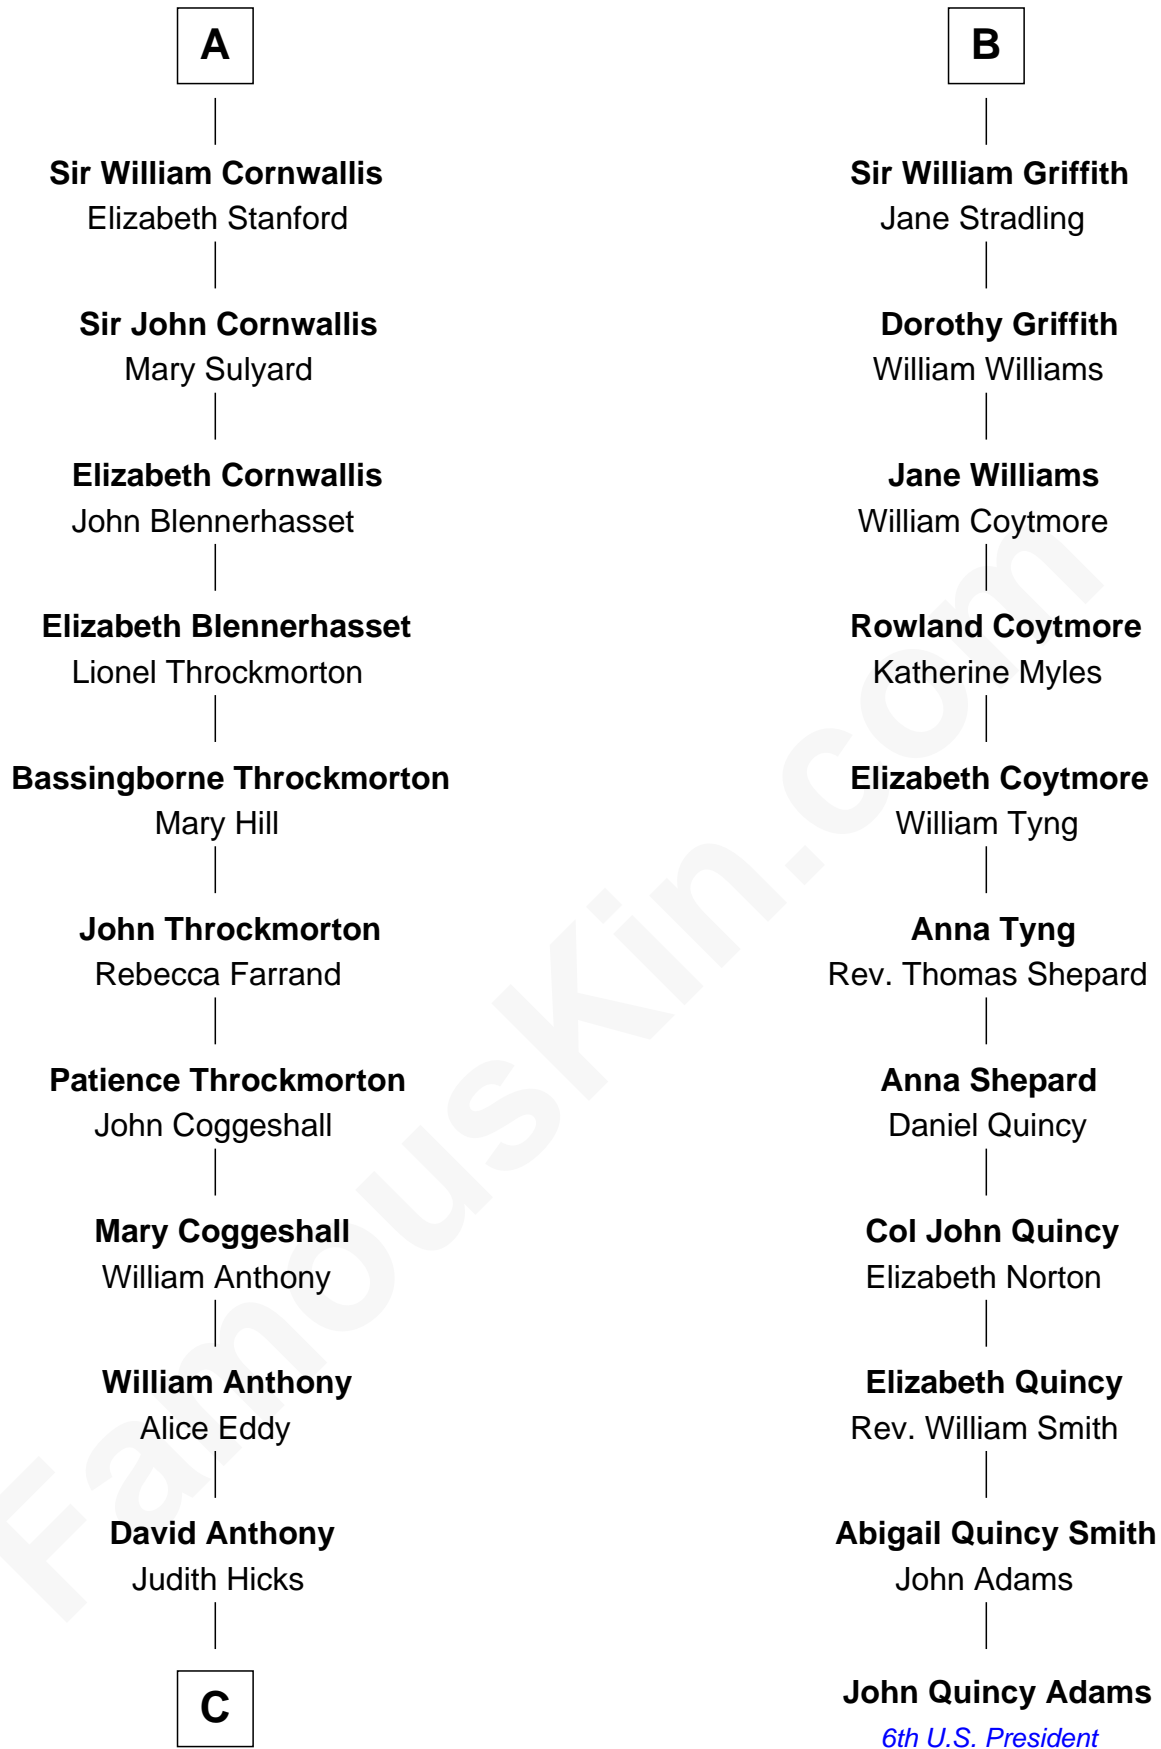

FamousKin.com Relationship Chart of

Susan B. Anthony

Women's Rights Advocate

17th cousin 2 times removed of

John Quincy Adams

6th U.S. President

Isabella de Beauchamp

with husband
Sir Hugh le Despencer

Sir Robert Goushill

Philippa Sergeaux

Sir Robert Pashley

Joan Goushill

Sir Thomas Stanley

Anne Pashley

Edward Tyrrell

Margaret Stanley

Sir William Troutbeck

Philippa Tyrrell

Thomas Cornwallis

Joan Troutbeck

Sir William Griffith

A

B

C

—
Humphrey Anthony

Hannah Lapham

—
Daniel Anthony

Lucy Read

—
Susan B. Anthony

Women's Rights Advocate

FamousKin.com