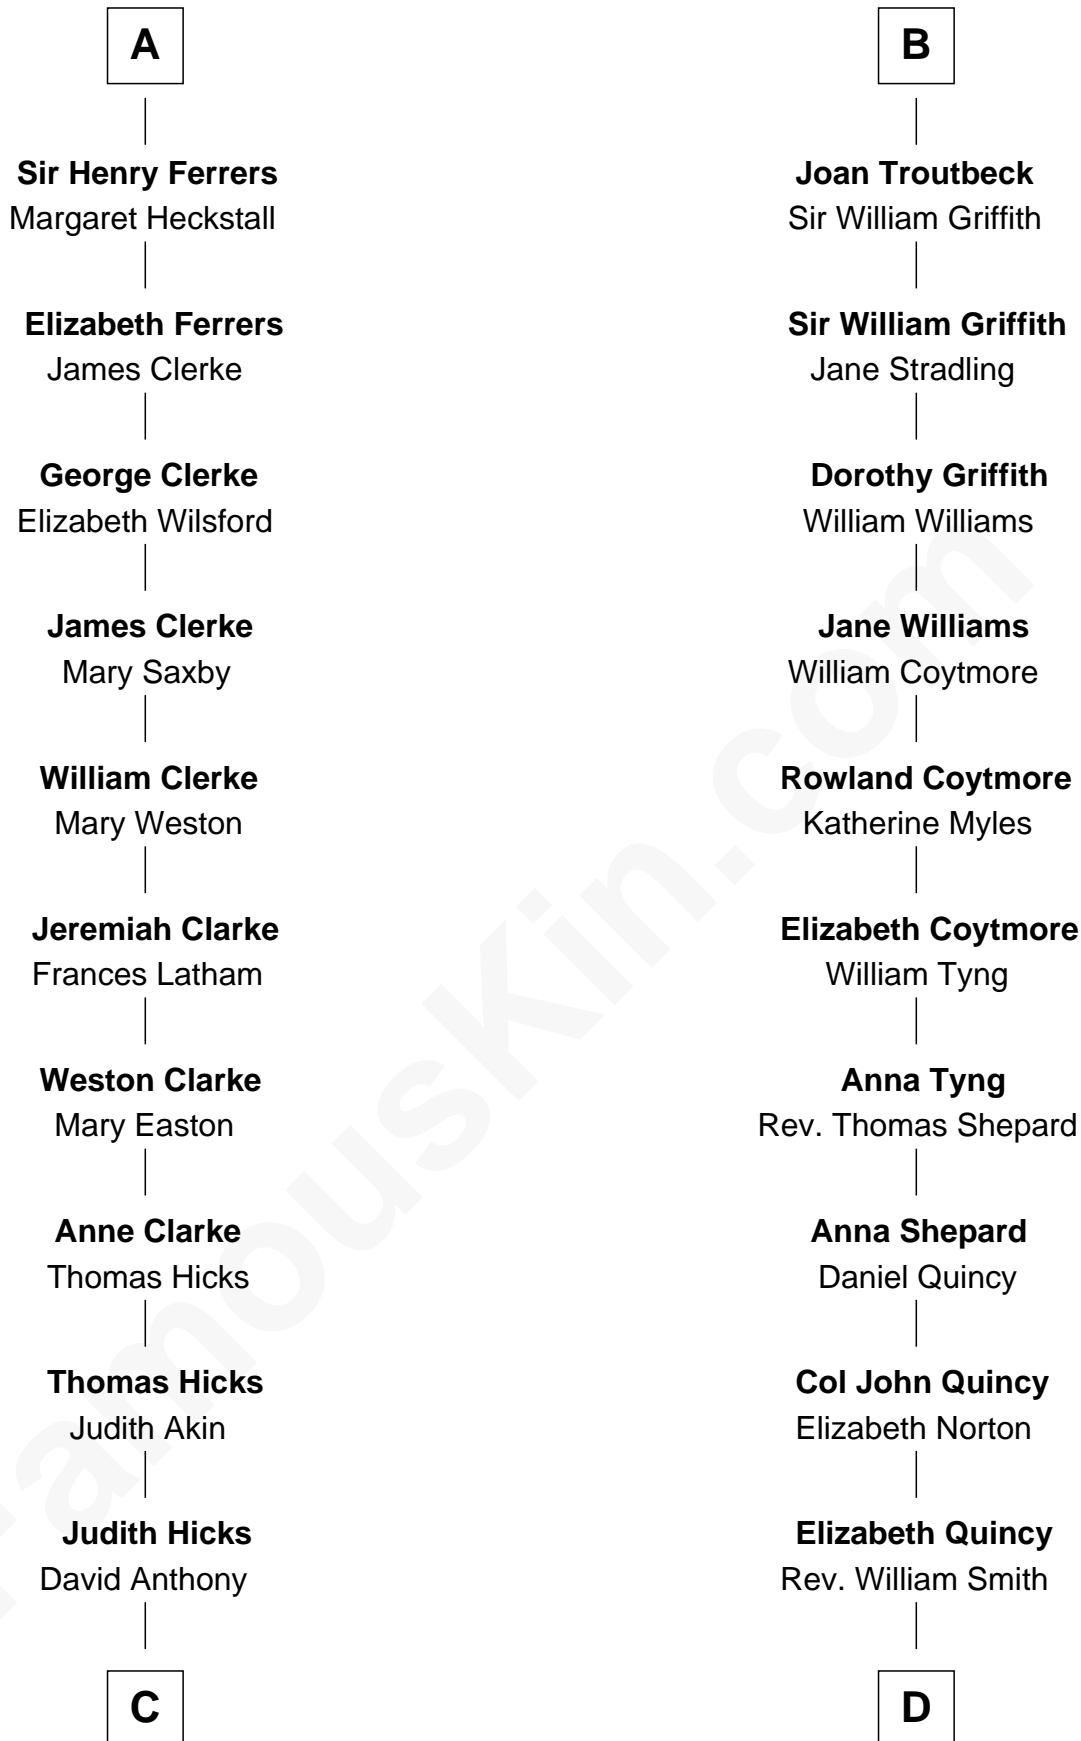

FamousKin.com Relationship Chart of

Susan B. Anthony

Women's Rights Advocate

18th cousin 1 time removed of

John Quincy Adams

6th U.S. President

Sir Humphrey de Bohun

Eleanor de Braiose

Margery de Bohun
Sir Thebaud de Verdun

Sir Thebaud de Verdun
Elizabeth de Clare

Isabel de Verdun
Henry de Ferrers

Sir William de Ferrers
Margaret de Ufford

Sir Henry de Ferrers
Joan de Poynings

Sir William Ferrers
Philippa Clifford

Sir Thomas Ferrers
Elizabeth Freville

A

Humphrey de Bohun
Maud de Fiennes

Humphrey de Bohun
Elizabeth Plantagenet

Sir William de Bohun
Elizabeth de Badlesmere

Elizabeth de Bohun
Sir Richard Fitzalan

Elizabeth Fitzalan
Sir Robert Goushill

Joan Goushill
Sir Thomas Stanley

Margaret Stanley
Sir William Troutbeck

B

FamousKin.com