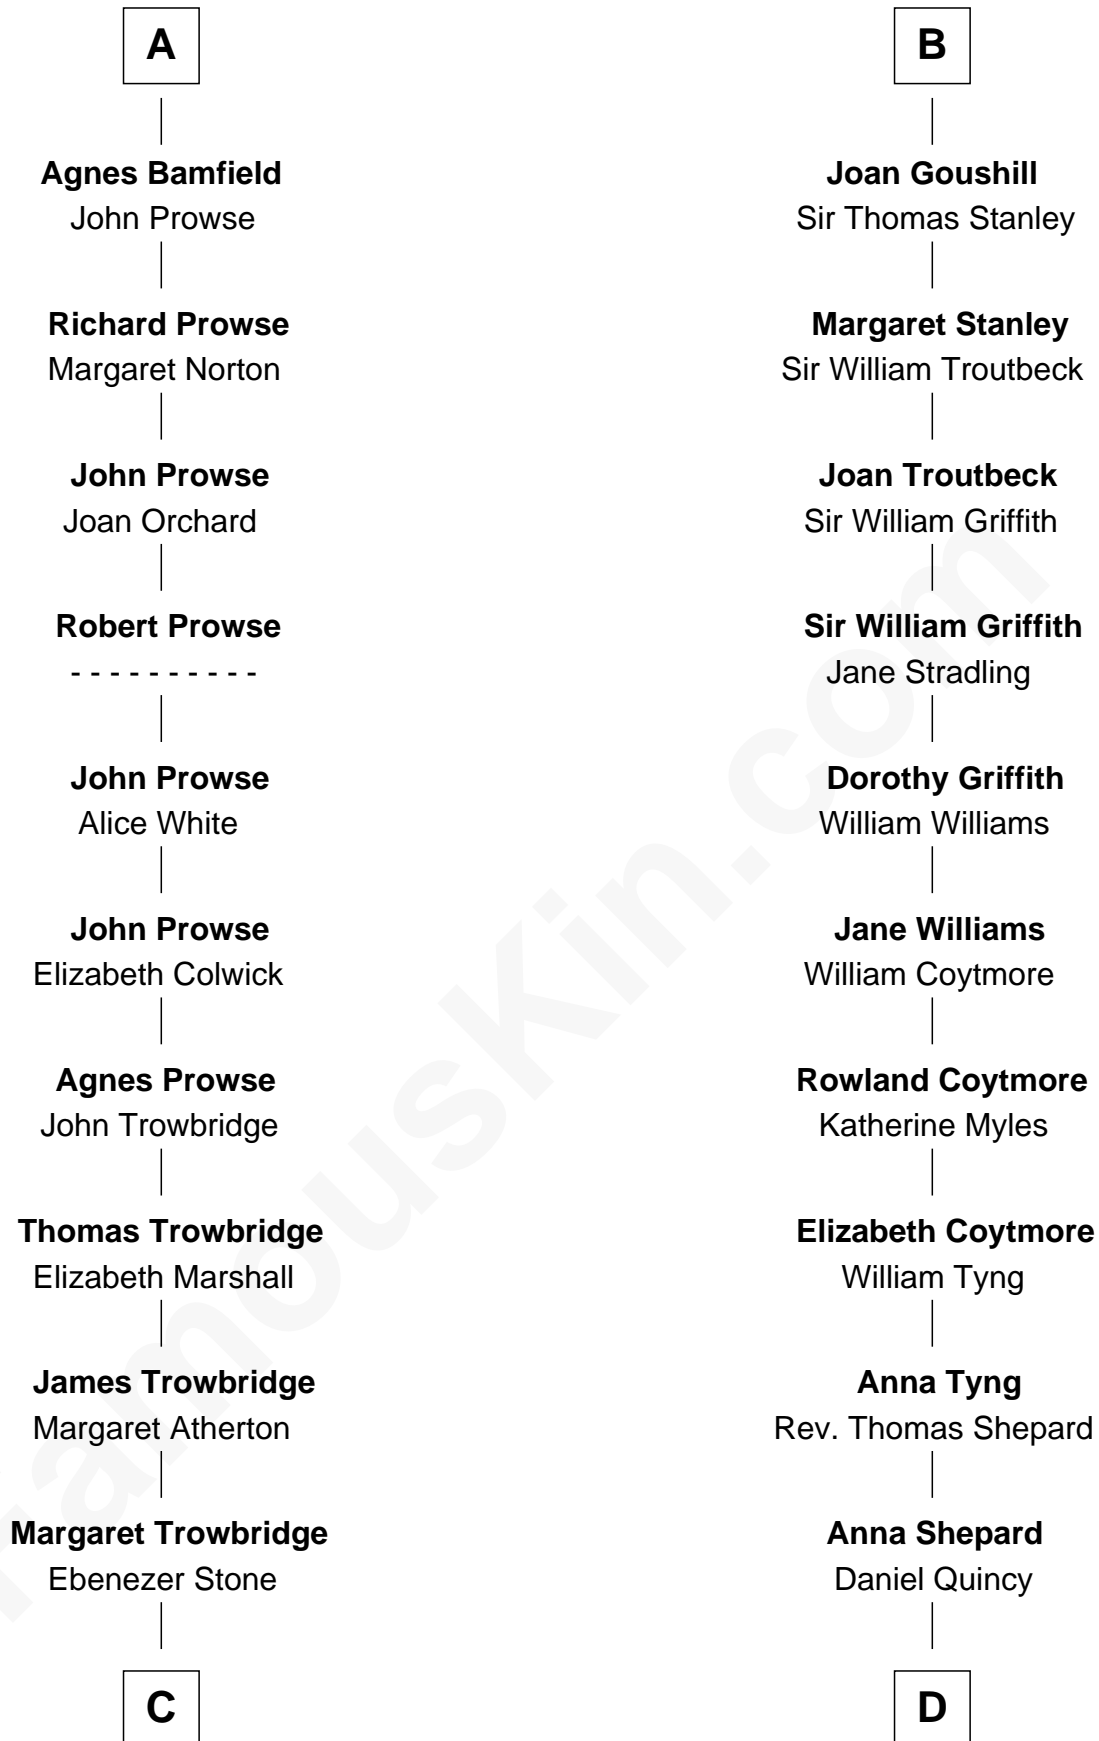

# FamousKin.com Relationship Chart of

**Susan B. Anthony**

*Women's Rights Advocate*

19th cousin 2 times removed of

**Abigail (Smith) Adams**

*First Lady of President John Adams*

**Sir Geoffrey FitzPiers**

Aveline de Clare

**C**

**Mindwell Stone**  
Ebenezer Woodward

**Mary Woodward**  
Jonathan Richardson

**Susannah Richardson**  
Daniel Read

**Lucy Read**  
Daniel Anthony

**Susan B. Anthony**  
*Women's Rights Advocate*

**D**