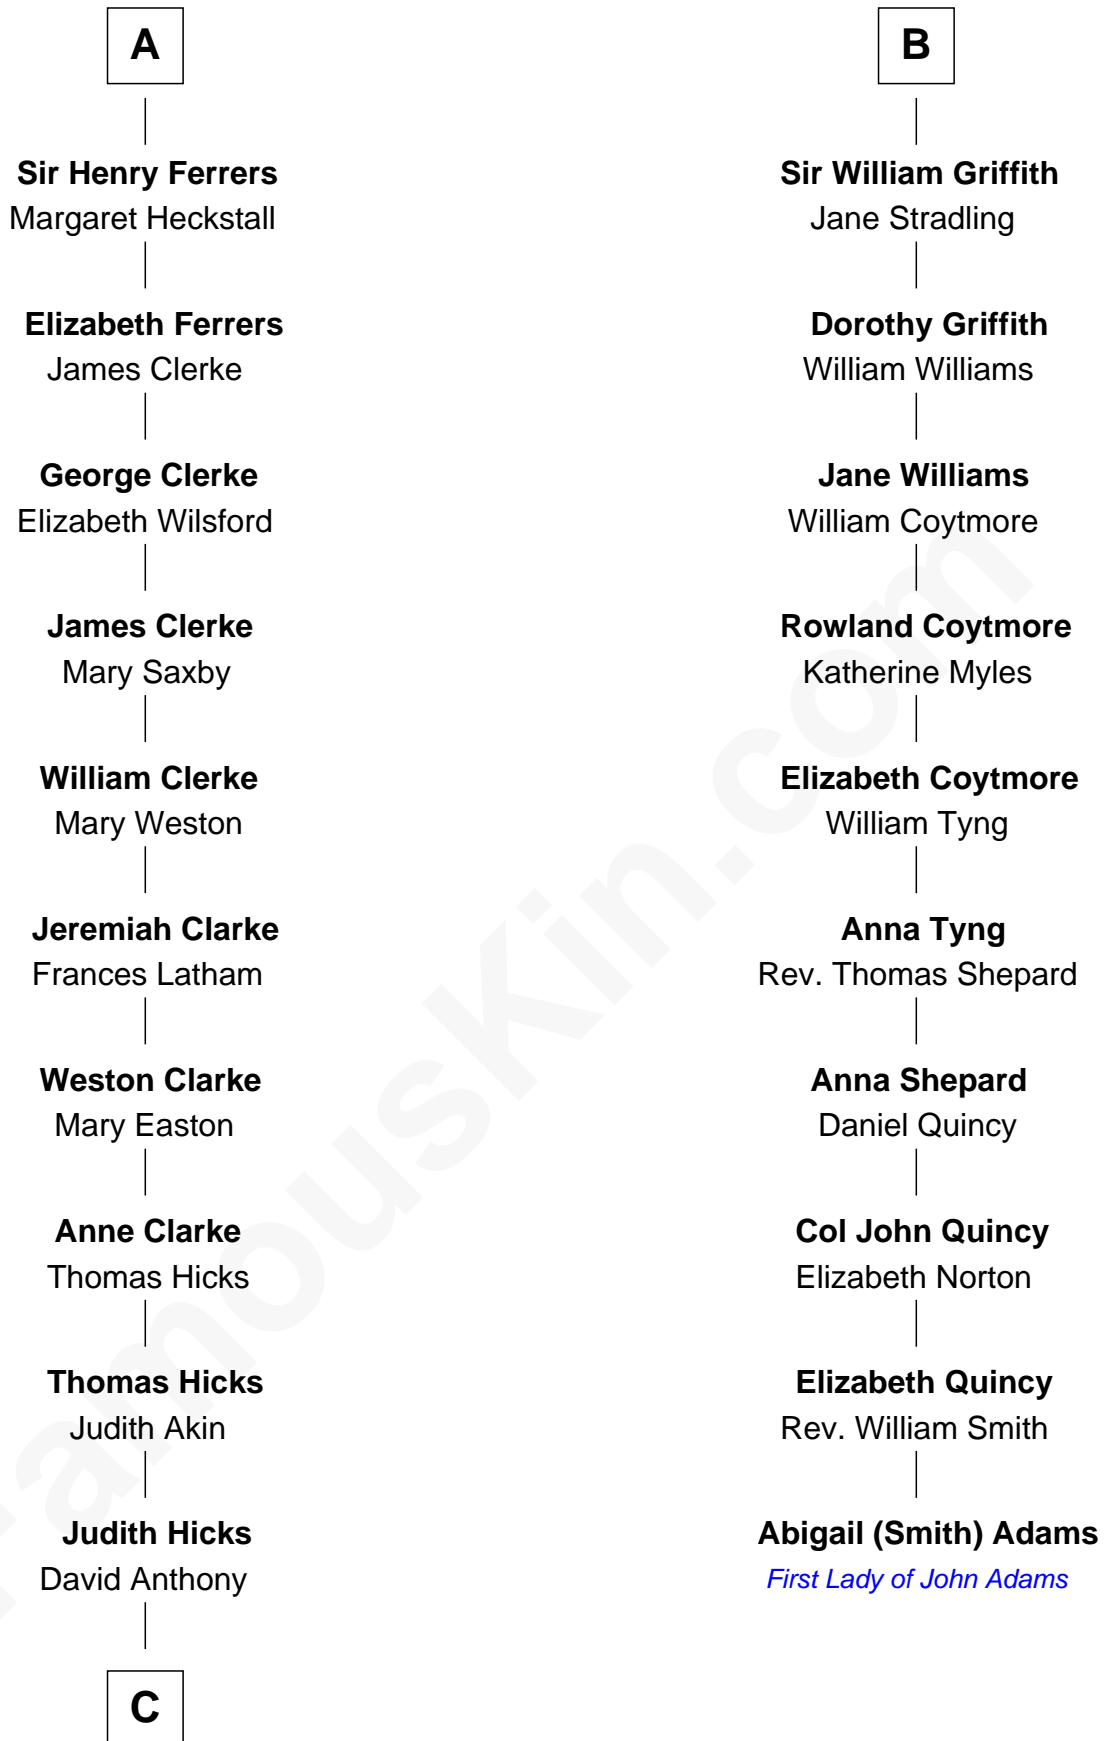

FamousKin.com Relationship Chart of

Susan B. Anthony

Women's Rights Advocate

16th cousin 3 times removed of

Abigail (Smith) Adams

First Lady of President John Adams

King Edward I
Eleanor of Castile

C

—
Humphrey Anthony

Hannah Lapham

—
Daniel Anthony

Lucy Read

—
Susan B. Anthony

Women's Rights Advocate

FamousKin.com