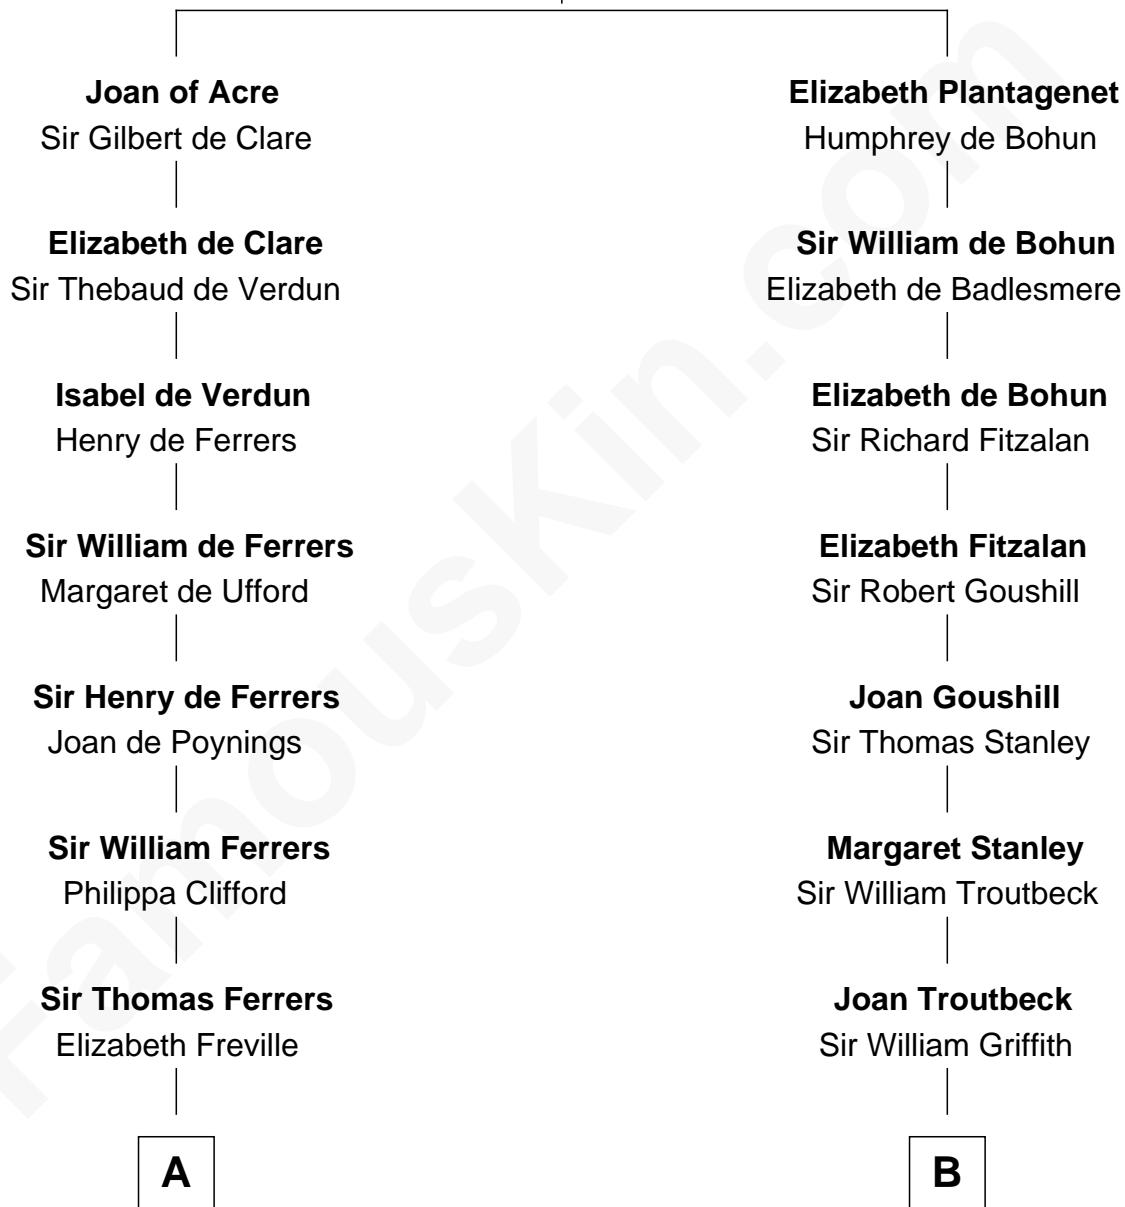

FamousKin.com Relationship Chart of

Susan B. Anthony

Women's Rights Advocate

16th cousin 3 times removed of

Abigail (Smith) Adams

First Lady of President John Adams

King Edward I
Eleanor of Castile

C

—
Humphrey Anthony

Hannah Lapham

—
Daniel Anthony

Lucy Read

—
Susan B. Anthony

Women's Rights Advocate

FamousKin.com