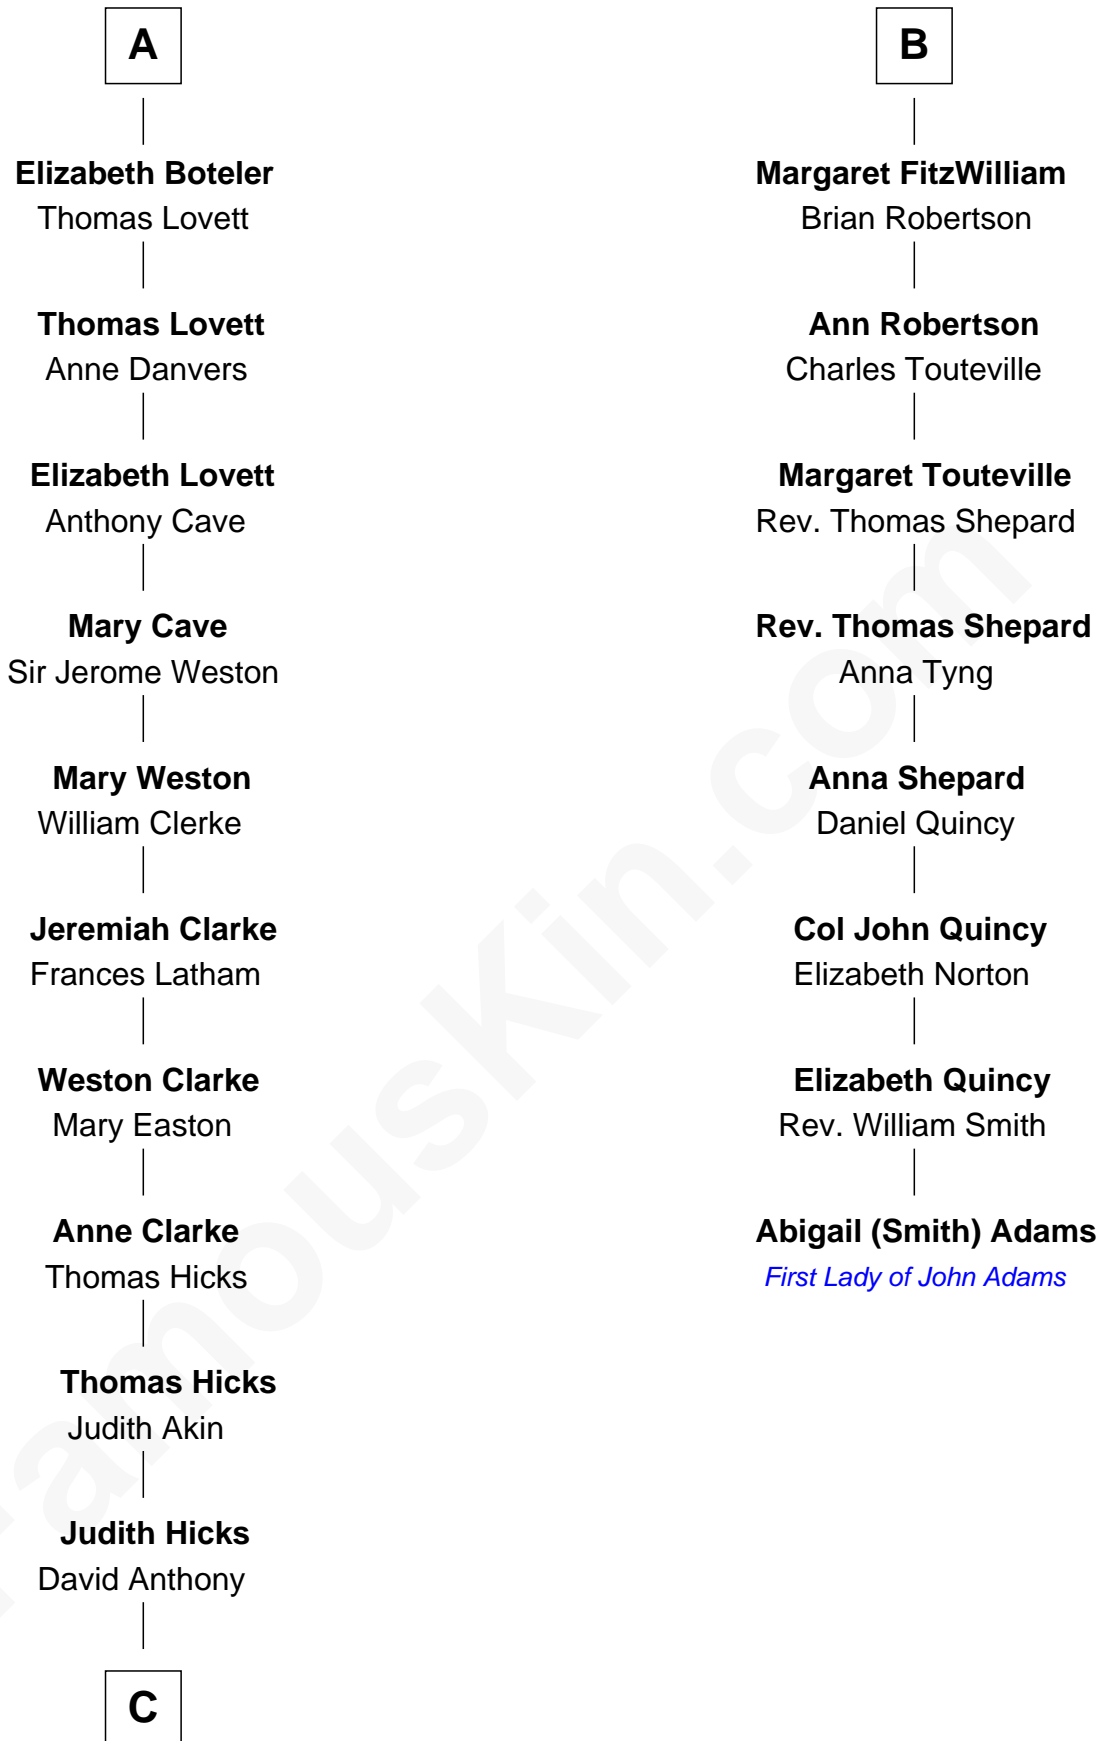

# FamousKin.com Relationship Chart of

**Susan B. Anthony**

*Women's Rights Advocate*

14th cousin 5 times removed of

**Abigail (Smith) Adams**

*First Lady of President John Adams*

C

—  
**Humphrey Anthony**

Hannah Lapham

—  
**Daniel Anthony**

Lucy Read

—  
**Susan B. Anthony**

*Women's Rights Advocate*

FamousKin.com