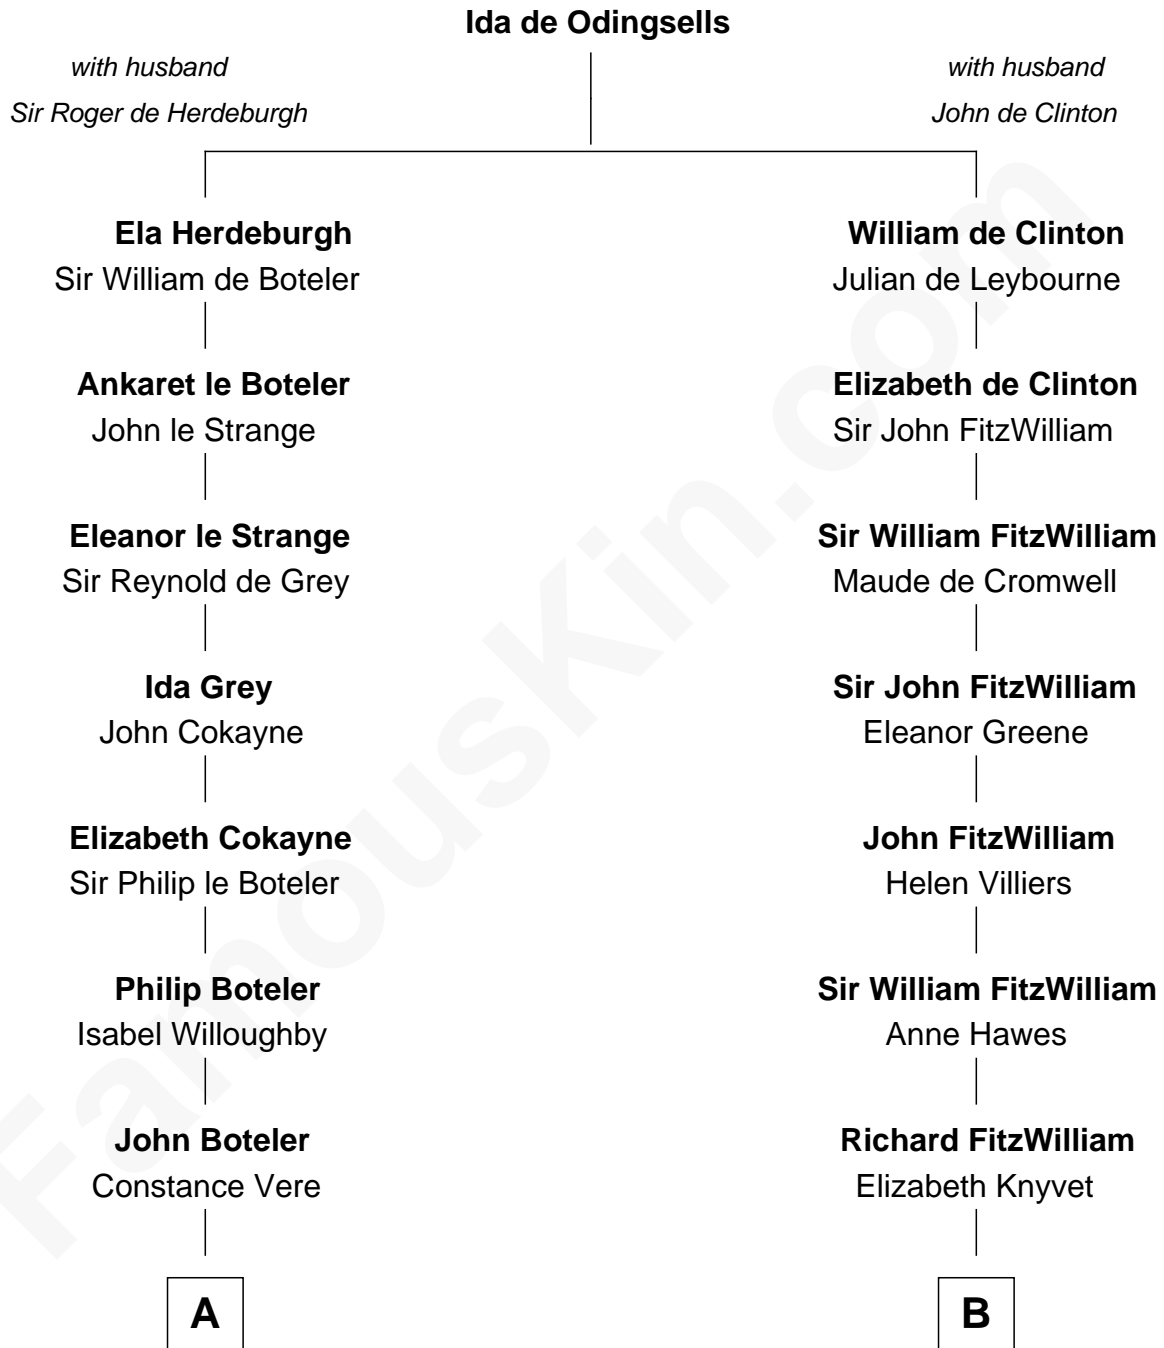

# FamousKin.com Relationship Chart of

**Susan B. Anthony**

*Women's Rights Advocate*

14th cousin 5 times removed of

**Abigail (Smith) Adams**

*First Lady of President John Adams*

C

—  
**Humphrey Anthony**

Hannah Lapham

—  
**Daniel Anthony**

Lucy Read

—  
**Susan B. Anthony**

*Women's Rights Advocate*

FamousKin.com