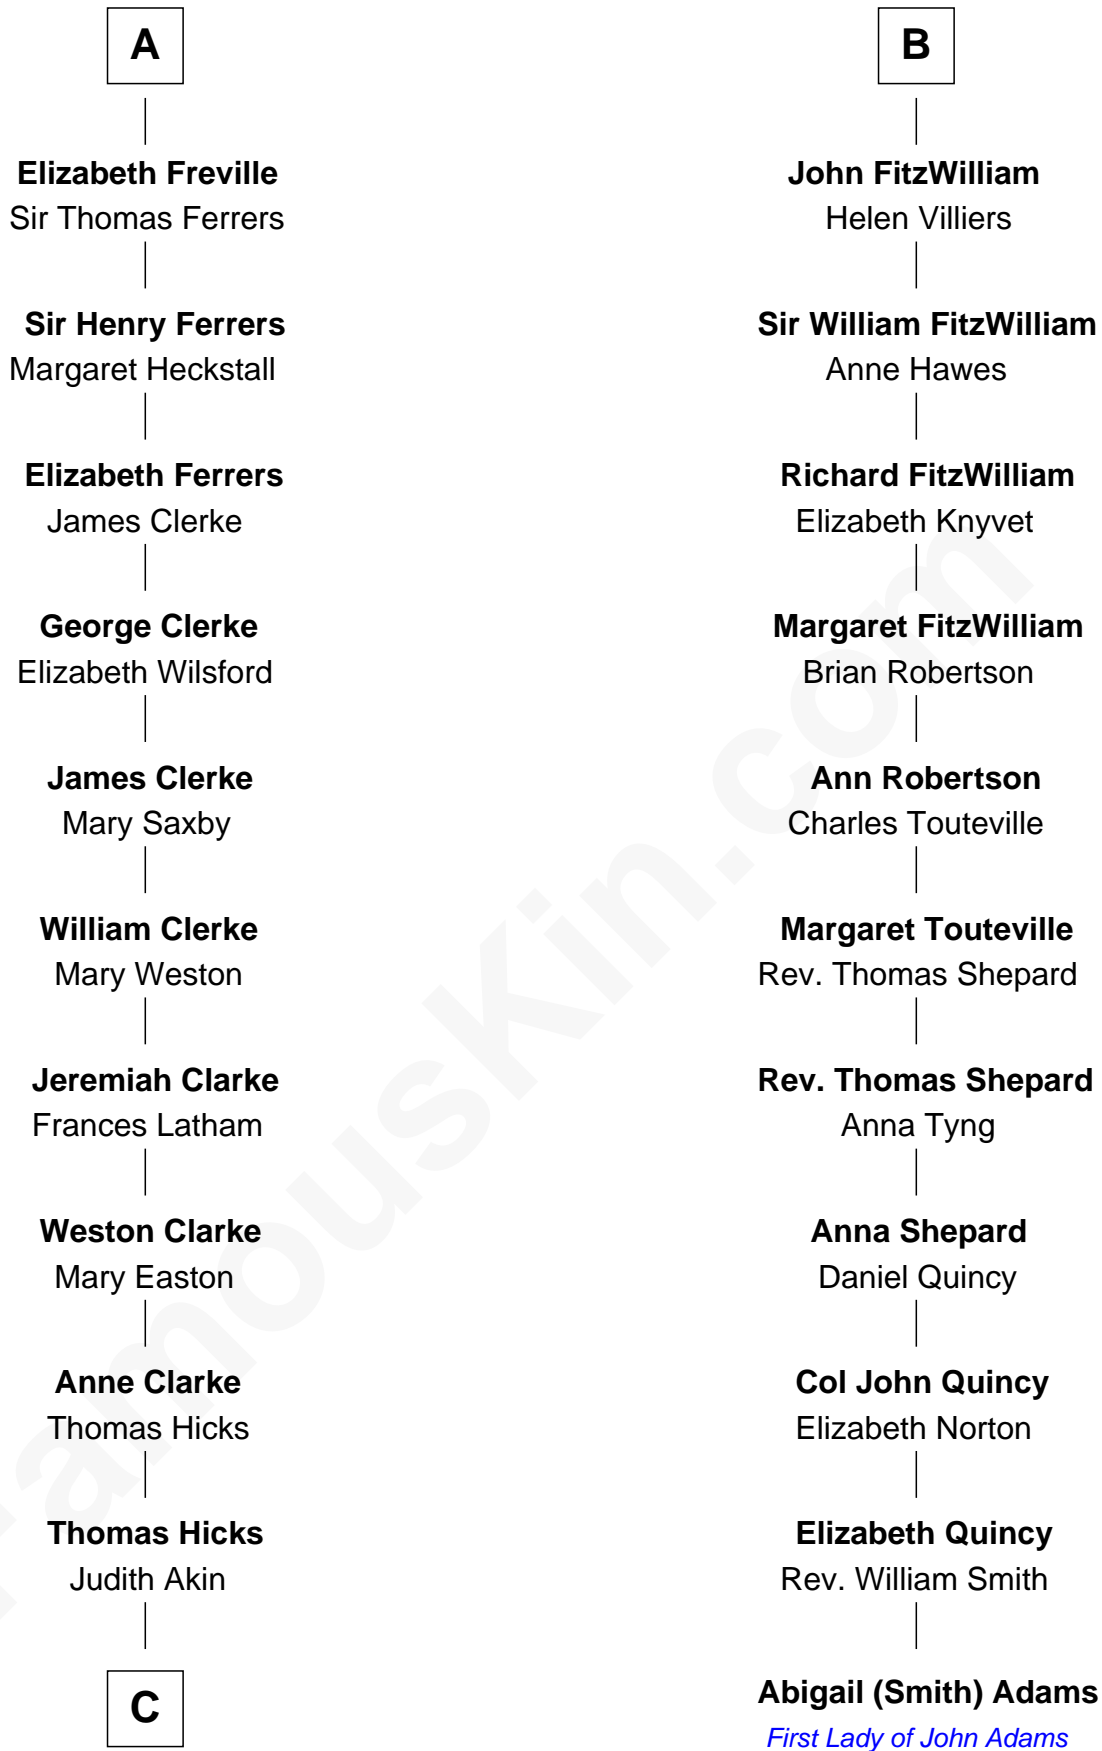

FamousKin.com Relationship Chart of

Susan B. Anthony

Women's Rights Advocate

17th cousin 3 times removed of

Abigail (Smith) Adams

First Lady of President John Adams

Sir William Longespee

Ela of Salisbury

C

—
Judith Hicks
David Anthony

—
Humphrey Anthony
Hannah Lapham

—
Daniel Anthony
Lucy Read

—
Susan B. Anthony
Women's Rights Advocate

FamousKin.com