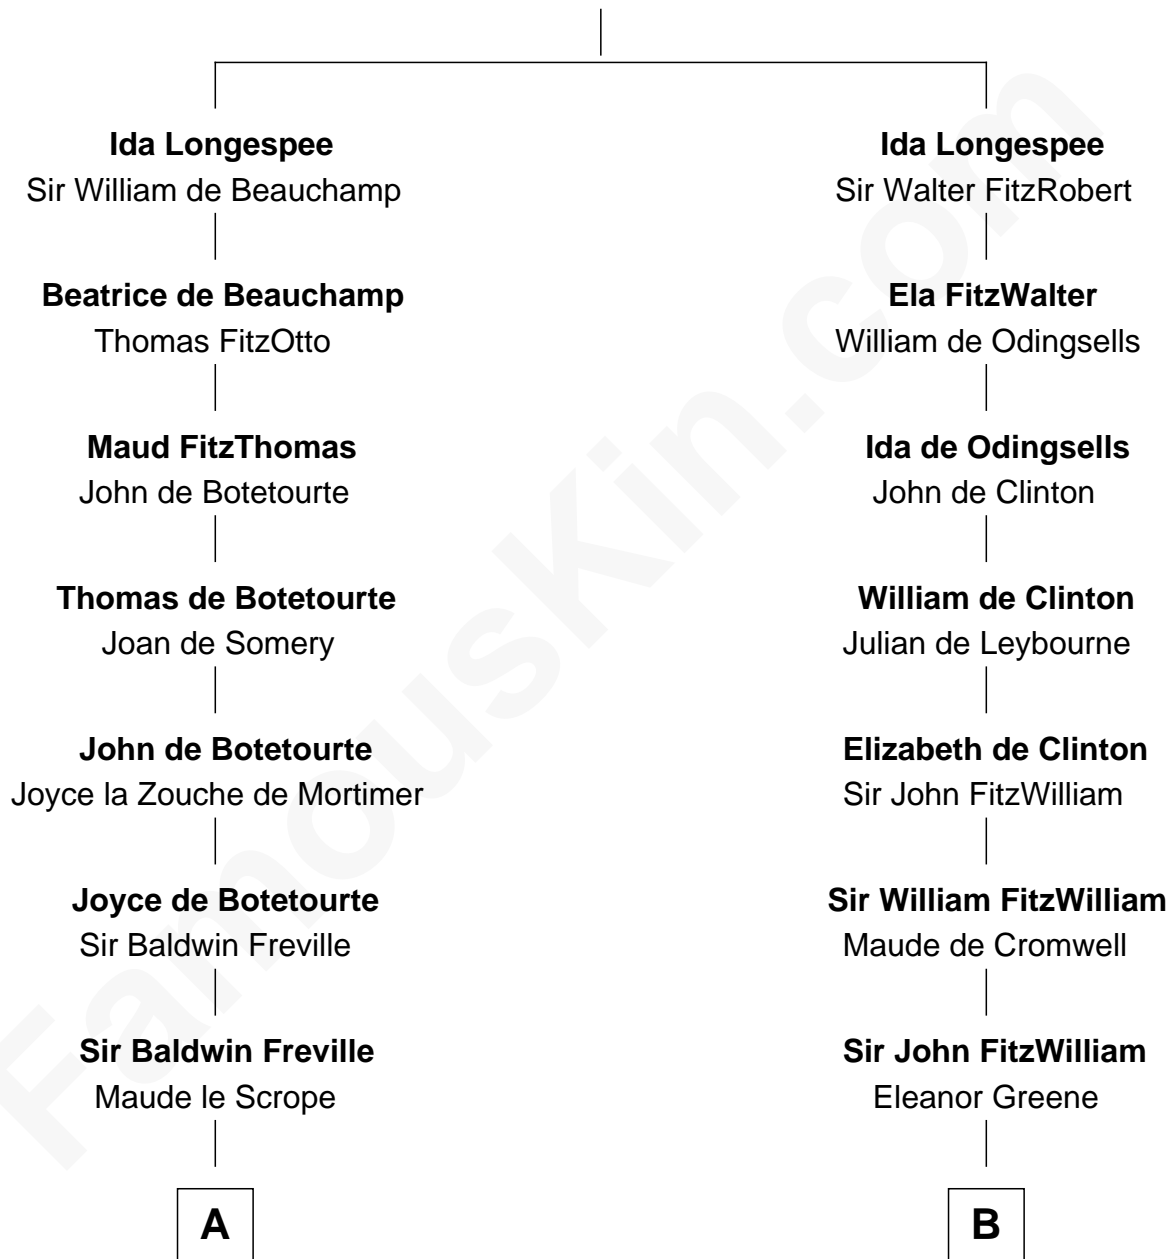

FamousKin.com Relationship Chart of

Susan B. Anthony

Women's Rights Advocate

17th cousin 3 times removed of

Abigail (Smith) Adams

First Lady of President John Adams

Sir William Longespee

Ela of Salisbury

C

—
Judith Hicks
David Anthony

—
Humphrey Anthony
Hannah Lapham

—
Daniel Anthony
Lucy Read

—
Susan B. Anthony
Women's Rights Advocate

FamousKin.com