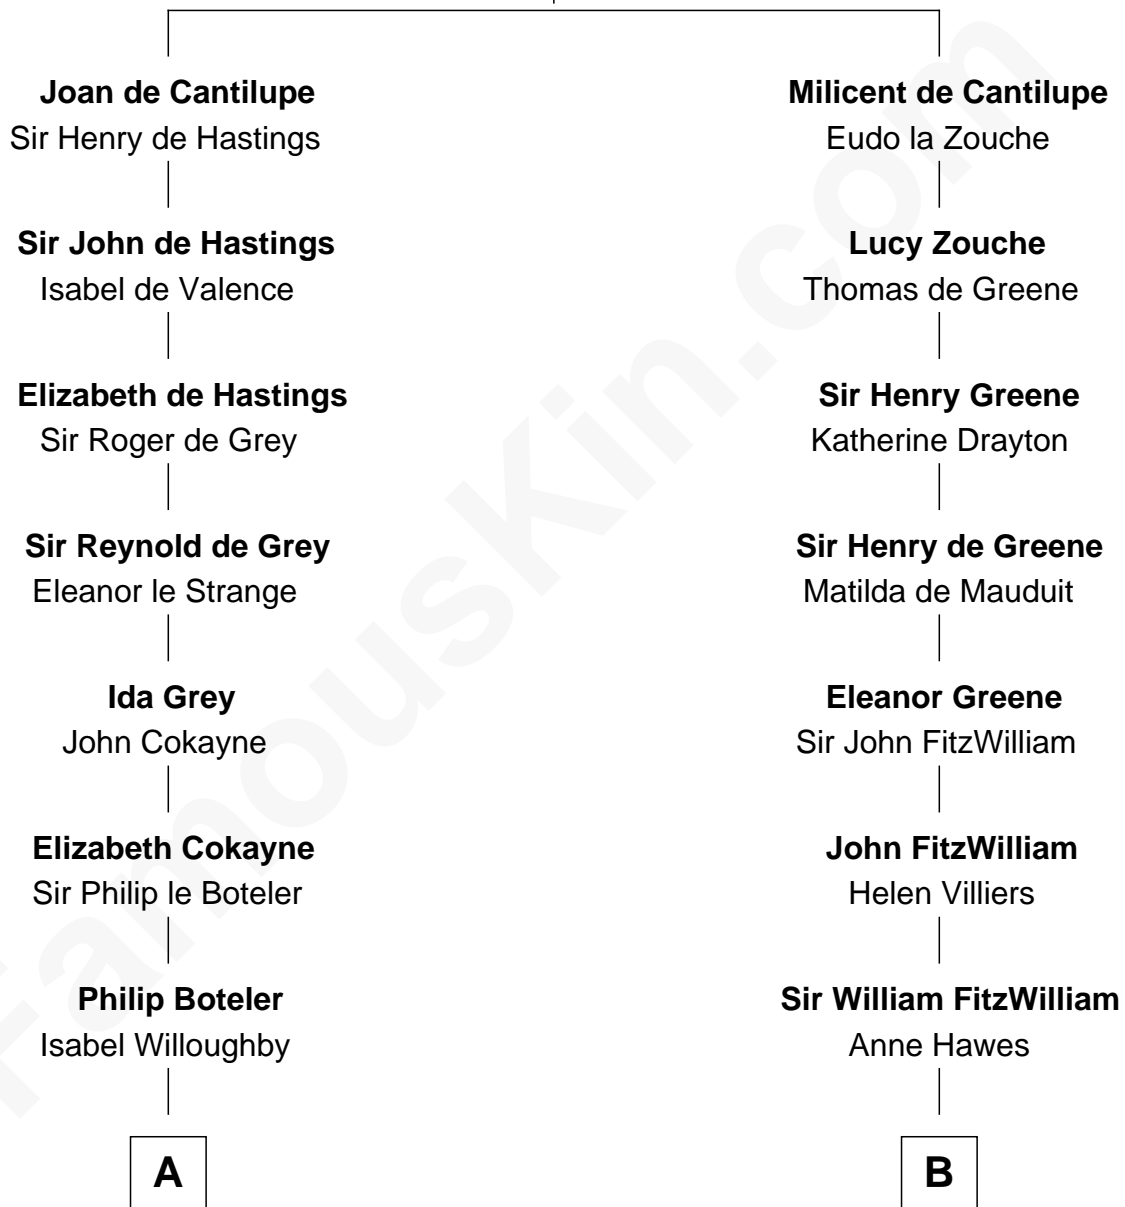

## Relationship Chart of

**Susan B. Anthony**

*Women's Rights Advocate*

15th cousin 5 times removed of

**Abigail (Smith) Adams**

*First Lady of President John Adams*

**Sir William de Cantilupe**

Eve de Braiose

**C**

—  
**Judith Hicks**  
David Anthony

—  
**Humphrey Anthony**  
Hannah Lapham

—  
**Daniel Anthony**  
Lucy Read

—  
**Susan B. Anthony**  
*Women's Rights Advocate*

FamousKin.com