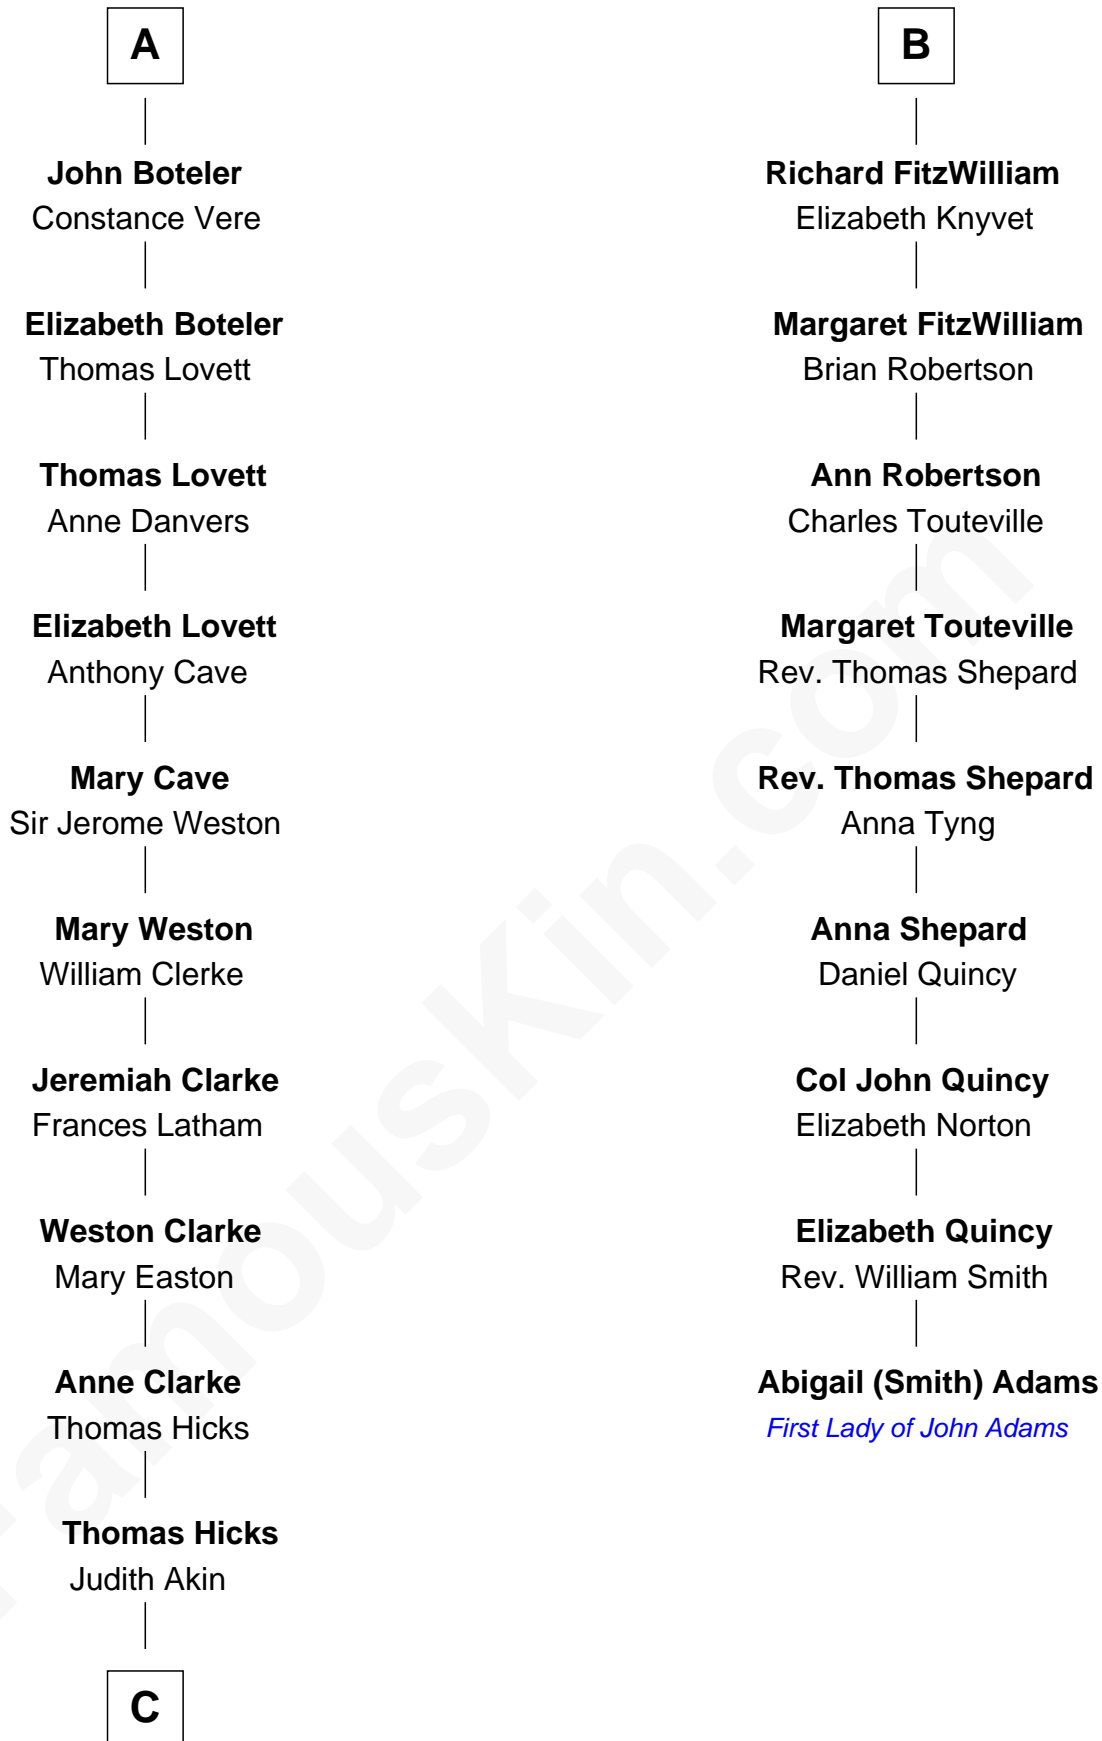

## Relationship Chart of

**Susan B. Anthony**

*Women's Rights Advocate*

15th cousin 5 times removed of

**Abigail (Smith) Adams**

*First Lady of President John Adams*

**Sir William de Cantilupe**

Eve de Braiose

**C**

—  
**Judith Hicks**  
David Anthony

—  
**Humphrey Anthony**  
Hannah Lapham

—  
**Daniel Anthony**  
Lucy Read

—  
**Susan B. Anthony**  
*Women's Rights Advocate*

FamousKin.com