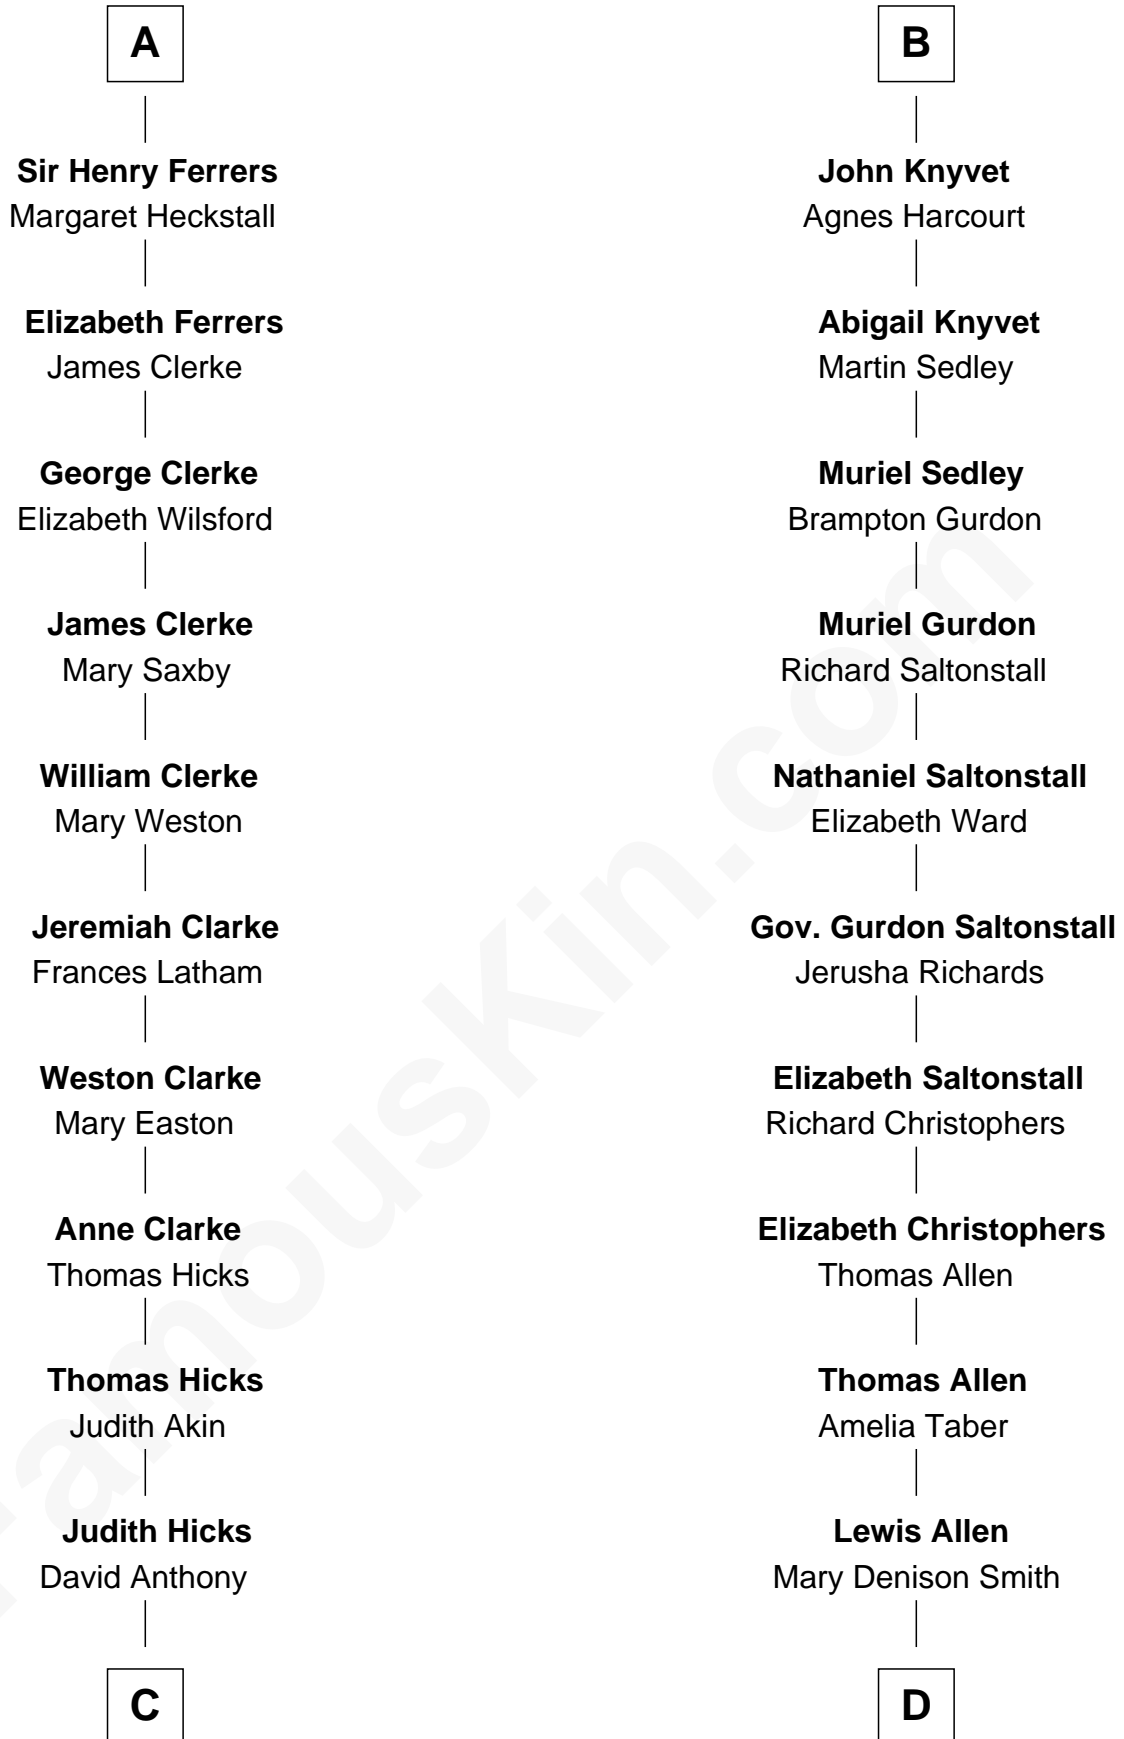

FamousKin.com Relationship Chart of

Susan B. Anthony

Women's Rights Advocate

19th cousin 2 times removed of

Ted Danson

TV Actor - "Cheers", "CSI"

C

Humphrey Anthony

Hannah Lapham

Daniel Anthony

Lucy Read

Susan B. Anthony

Women's Rights Advocate

D

Thomas Humphrey Cushing Allen

Jane Deverdier Woodruff

William Mercer Allen

Virginia Reakirt Thompson

Anna Louise Allen

Edward Bridge Danson

Edward Bridge Danson

Jessica Harriet MacMaster

Ted Danson

TV Actor - "Cheers", "CSI"