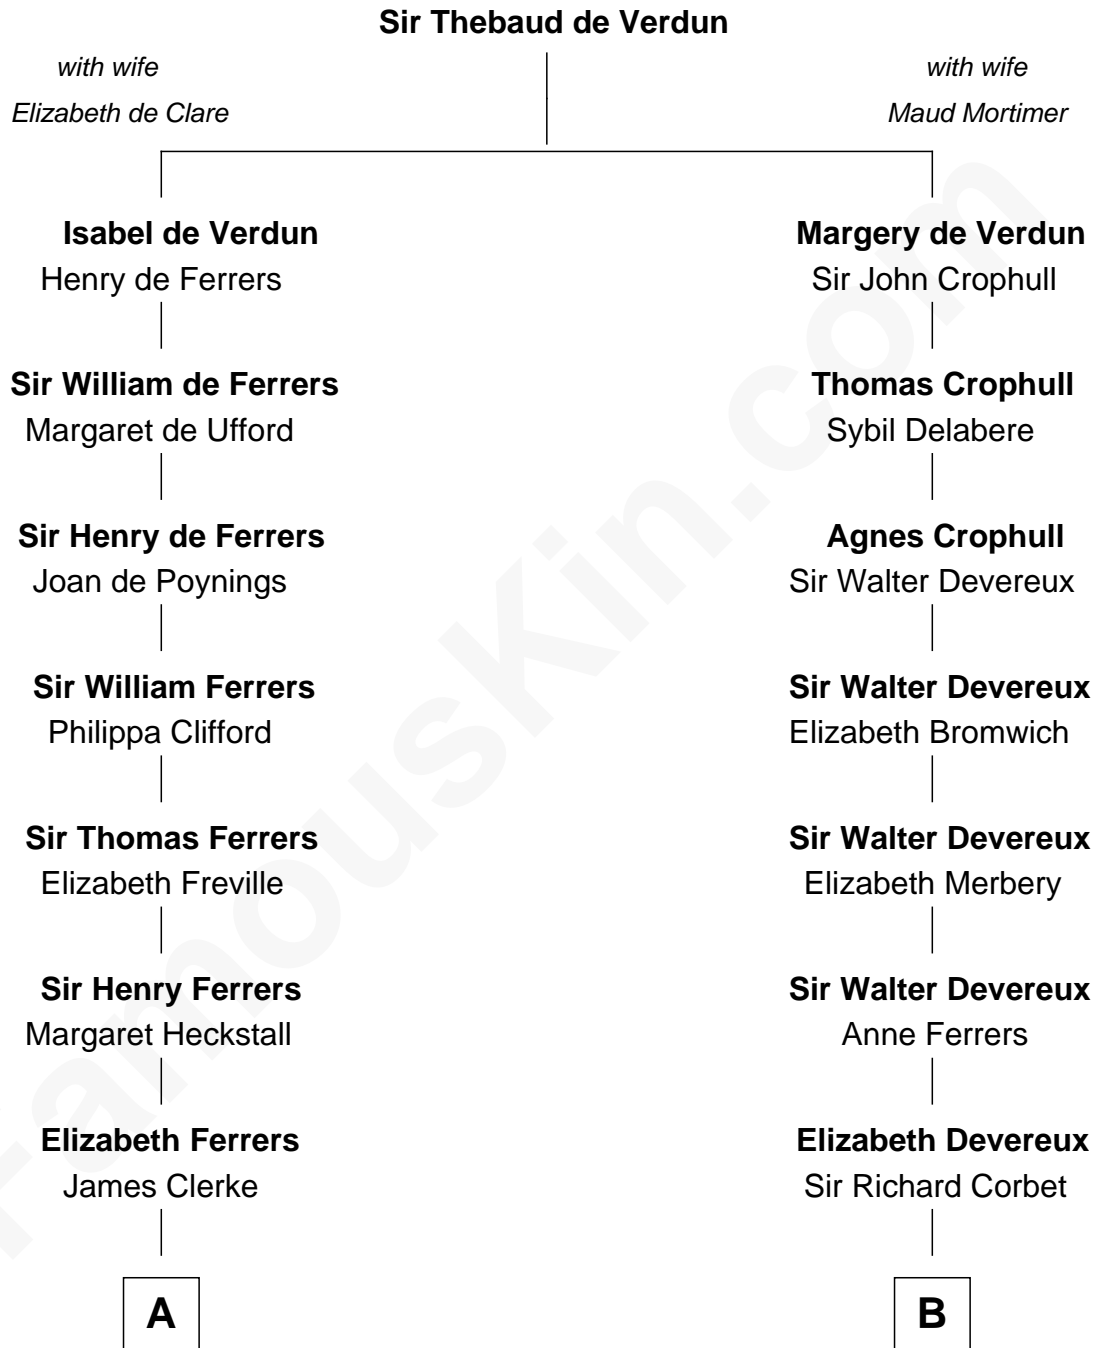

FamousKin.com Relationship Chart of

Susan B. Anthony

Women's Rights Advocate

17th cousin 3 times removed of

Orson Welles

Radio, Stage, and Movie Actor

C

Henry Hill Welles