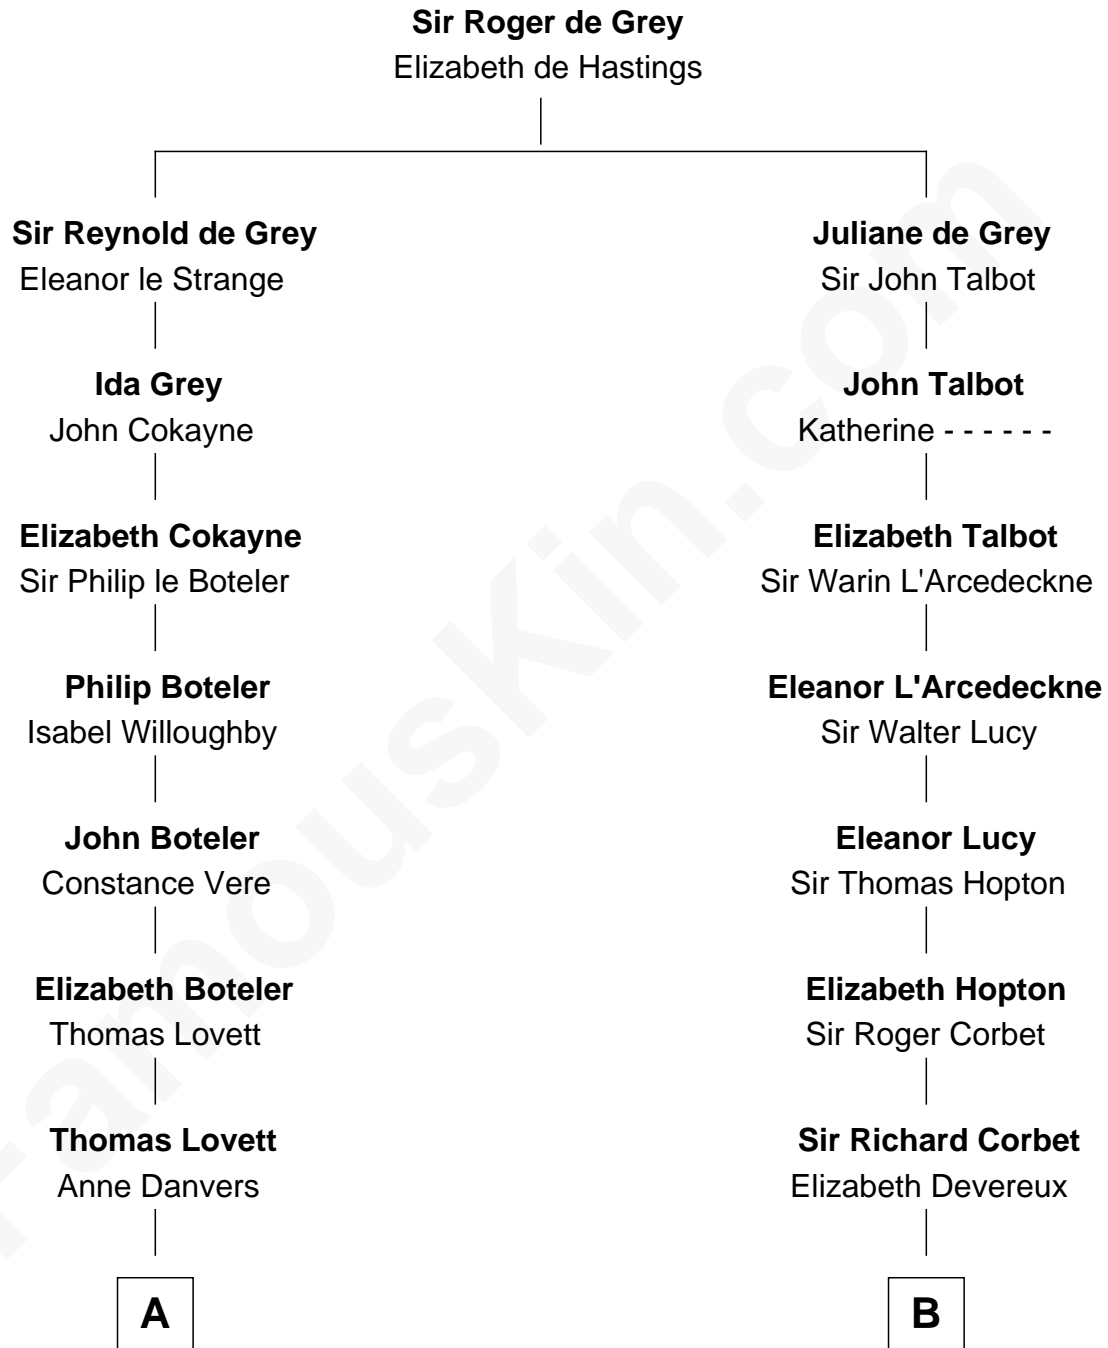

FamousKin.com Relationship Chart of

Susan B. Anthony

Women's Rights Advocate

17th cousin 3 times removed of

Orson Welles

Radio, Stage, and Movie Actor

C

Henry Hill Welles