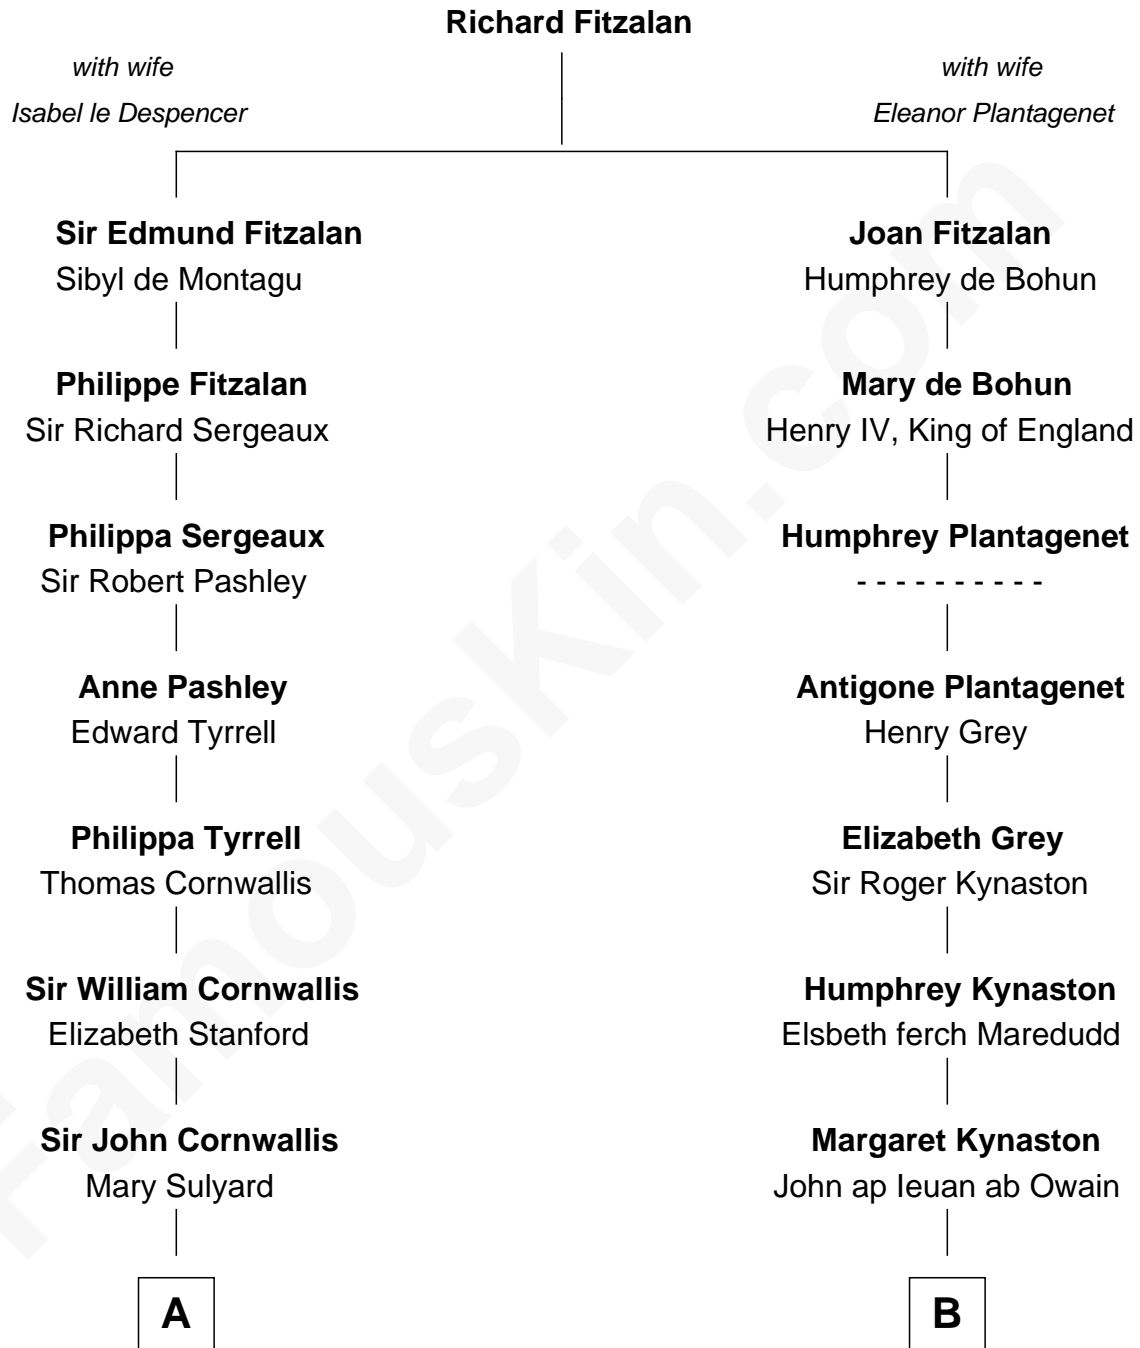

FamousKin.com Relationship Chart of

Susan B. Anthony

Women's Rights Advocate

17th cousin 1 time removed of

Orson Welles

Radio, Stage, and Movie Actor

C

Richard Head Welles