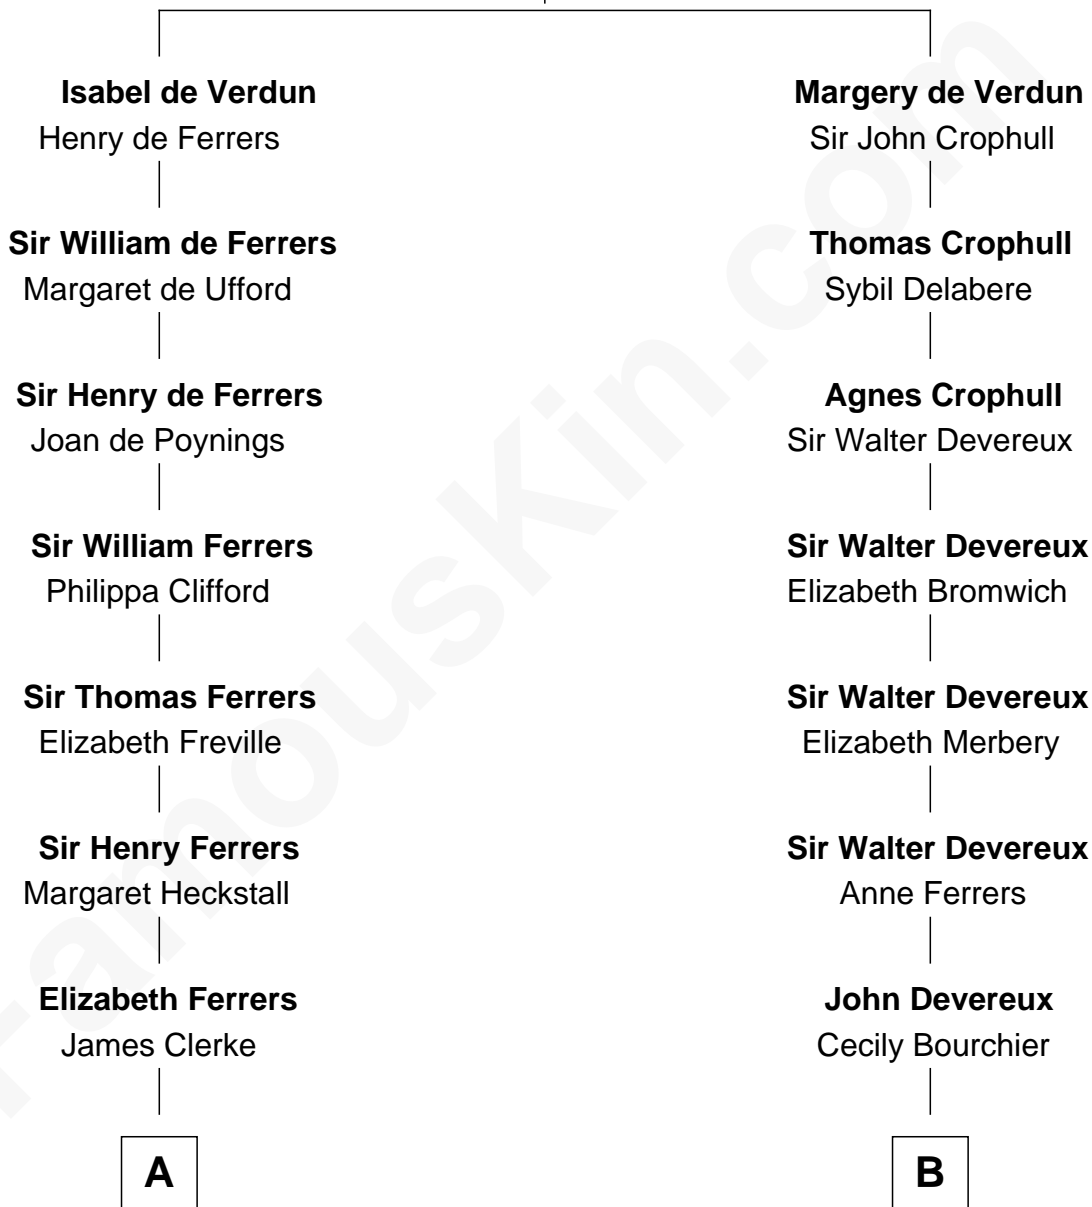

# FamousKin.com Relationship Chart of

**Susan B. Anthony**

*Women's Rights Advocate*

17th cousin 1 time removed of

**Charles Darwin**

*Theory of Evolution*

**Sir Thebaud de Verdun**

*with wife  
Elizabeth de Clare*

*with wife  
Maud Mortimer*

**C**

Dr. Robert Waring Darwin

Susanna Wedgwood

**Charles Darwin**

*Theory of Evolution*

FamousKin.com