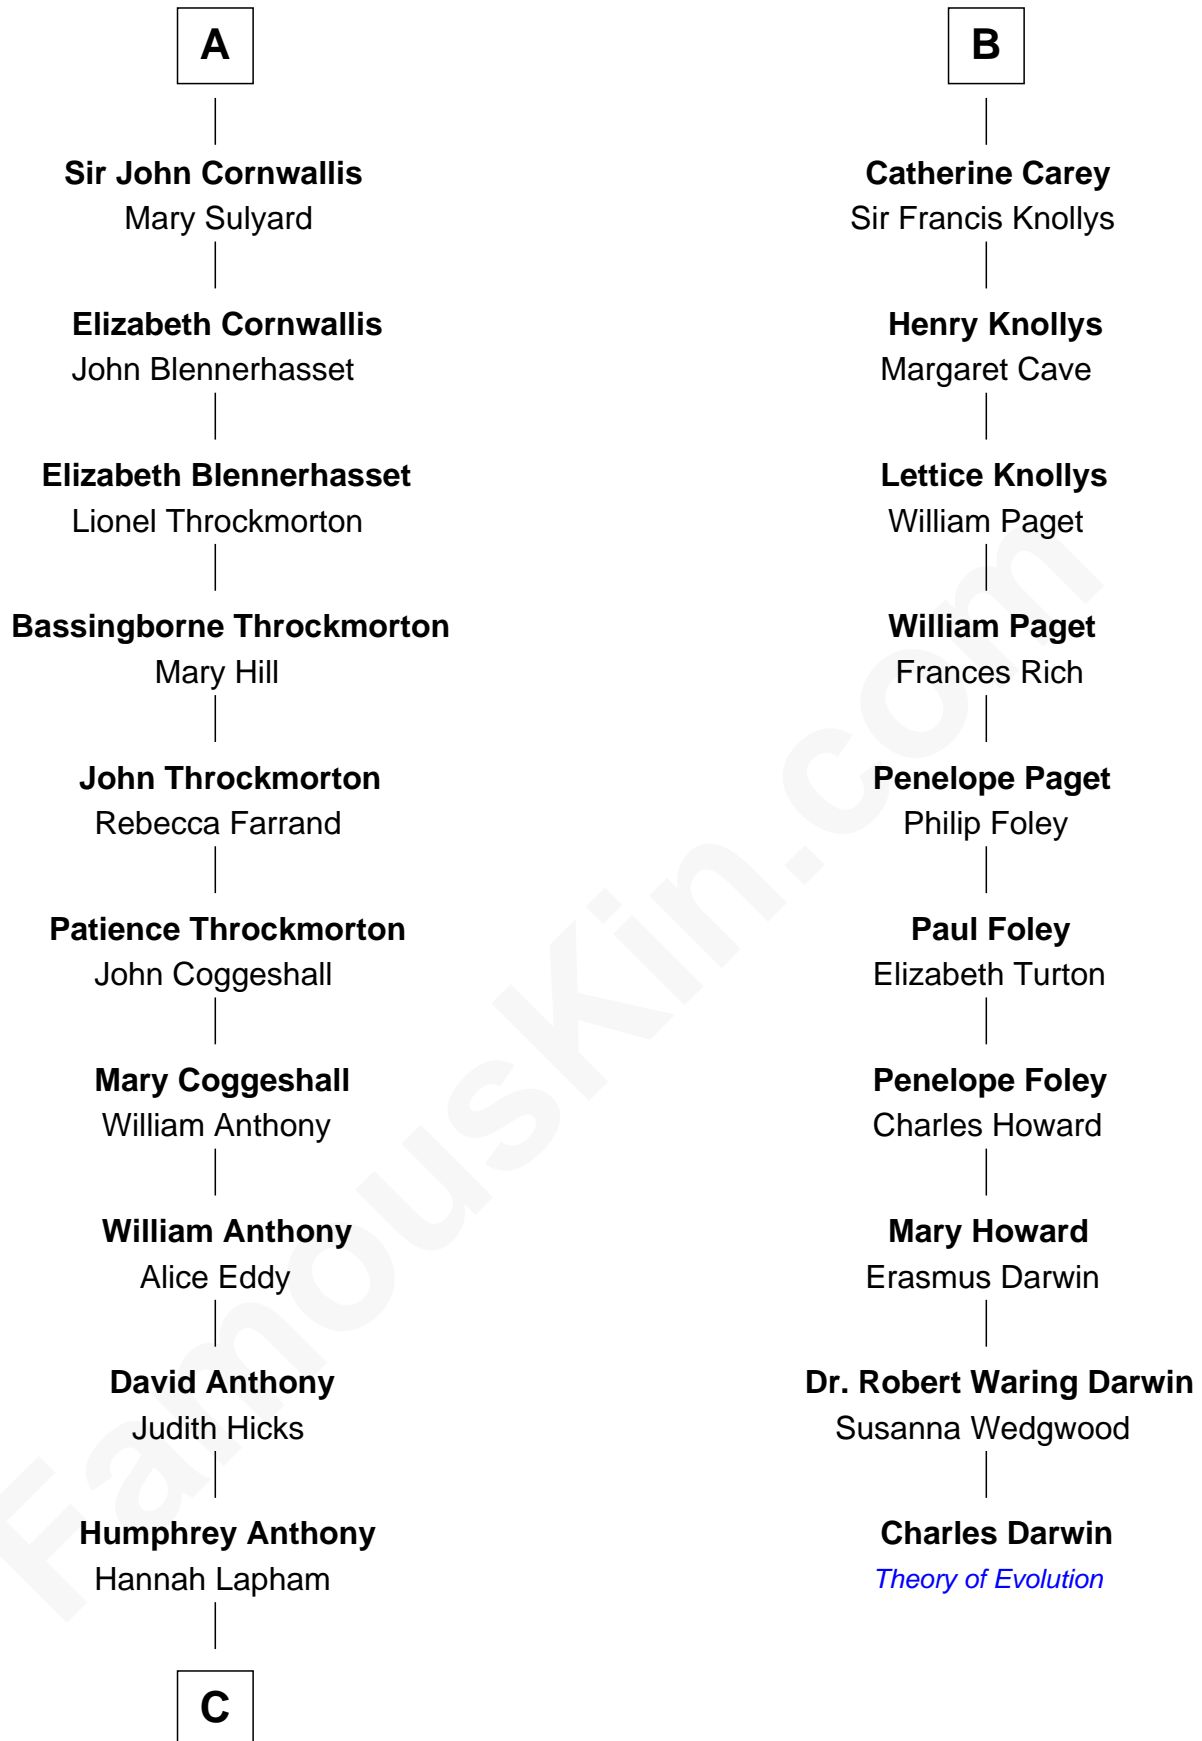

# FamousKin.com Relationship Chart of

**Susan B. Anthony**

*Women's Rights Advocate*

16th cousin 2 times removed of

**Charles Darwin**

*Theory of Evolution*

**Hugh le Despencer**

Eleanor de Clare

Maurice de Berkeley

**Thomas de Berkeley**

Margaret de Lisle

**Elizabeth de Berkeley**

Richard de Beauchamp

**Eleanor Beauchamp**

Edmund Beaufort

**Eleanor Beaufort**

Sir Robert Spencer

**Margaret Spencer**

Sir Thomas Carey

**Sir William Carey**

Mary Boleyn

**B**

**C**

—  
**Daniel Anthony**

Lucy Read

—  
**Susan B. Anthony**

*Women's Rights Advocate*

FamousKin.com