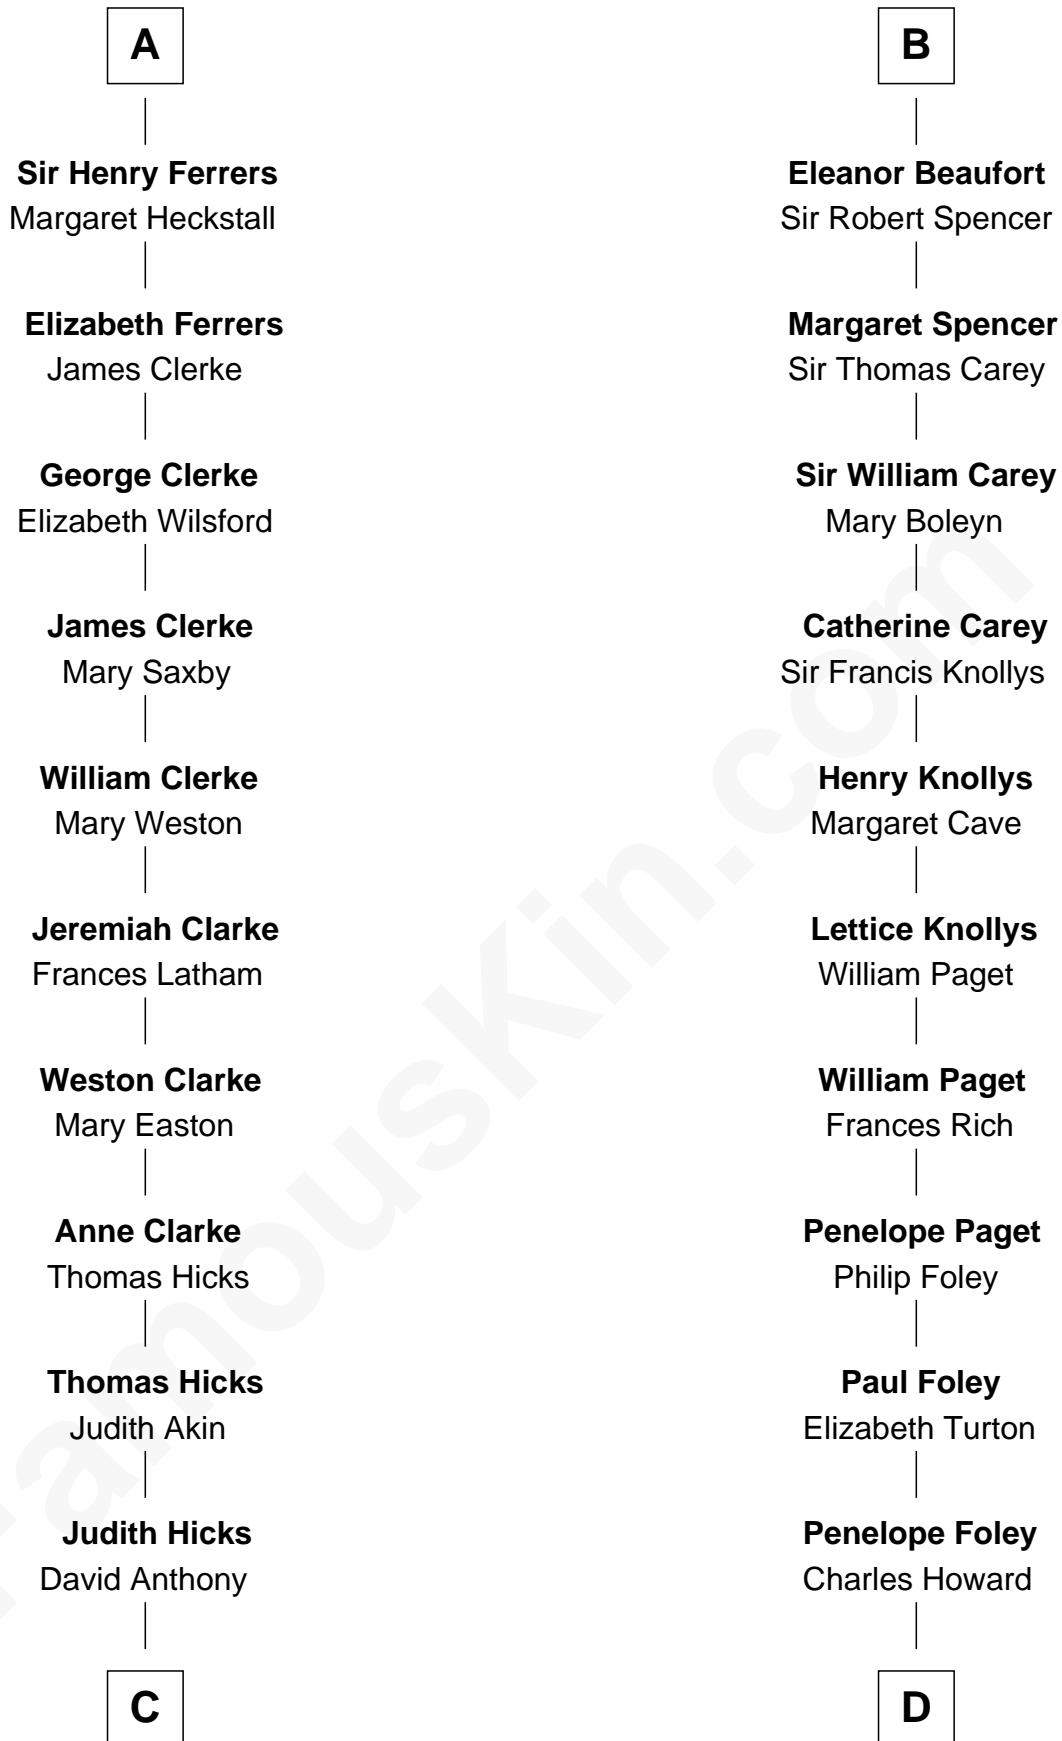

FamousKin.com Relationship Chart of

Susan B. Anthony

Women's Rights Advocate

19th cousin of

Charles Darwin

Theory of Evolution

Sir William de Ferrers

Margaret de Quincy

Sir William de Ferrers

Anne Duward

Sir William de Ferrers

de Segrave

Henry de Ferrers

Isabel de Verdun

Sir William de Ferrers

Margaret de Ufford

Sir Thomas de Berkeley

Sir Maurice de Berkeley

Eve la Zouche

Thomas de Berkeley

Margaret de Mortimer

Maurice de Berkeley

Elizabeth le Despencer

Thomas de Berkeley

Margaret de Lisle

Elizabeth de Berkeley

Richard de Beauchamp

Eleanor Beauchamp

Edmund Beaufort

B

FamousKin.com