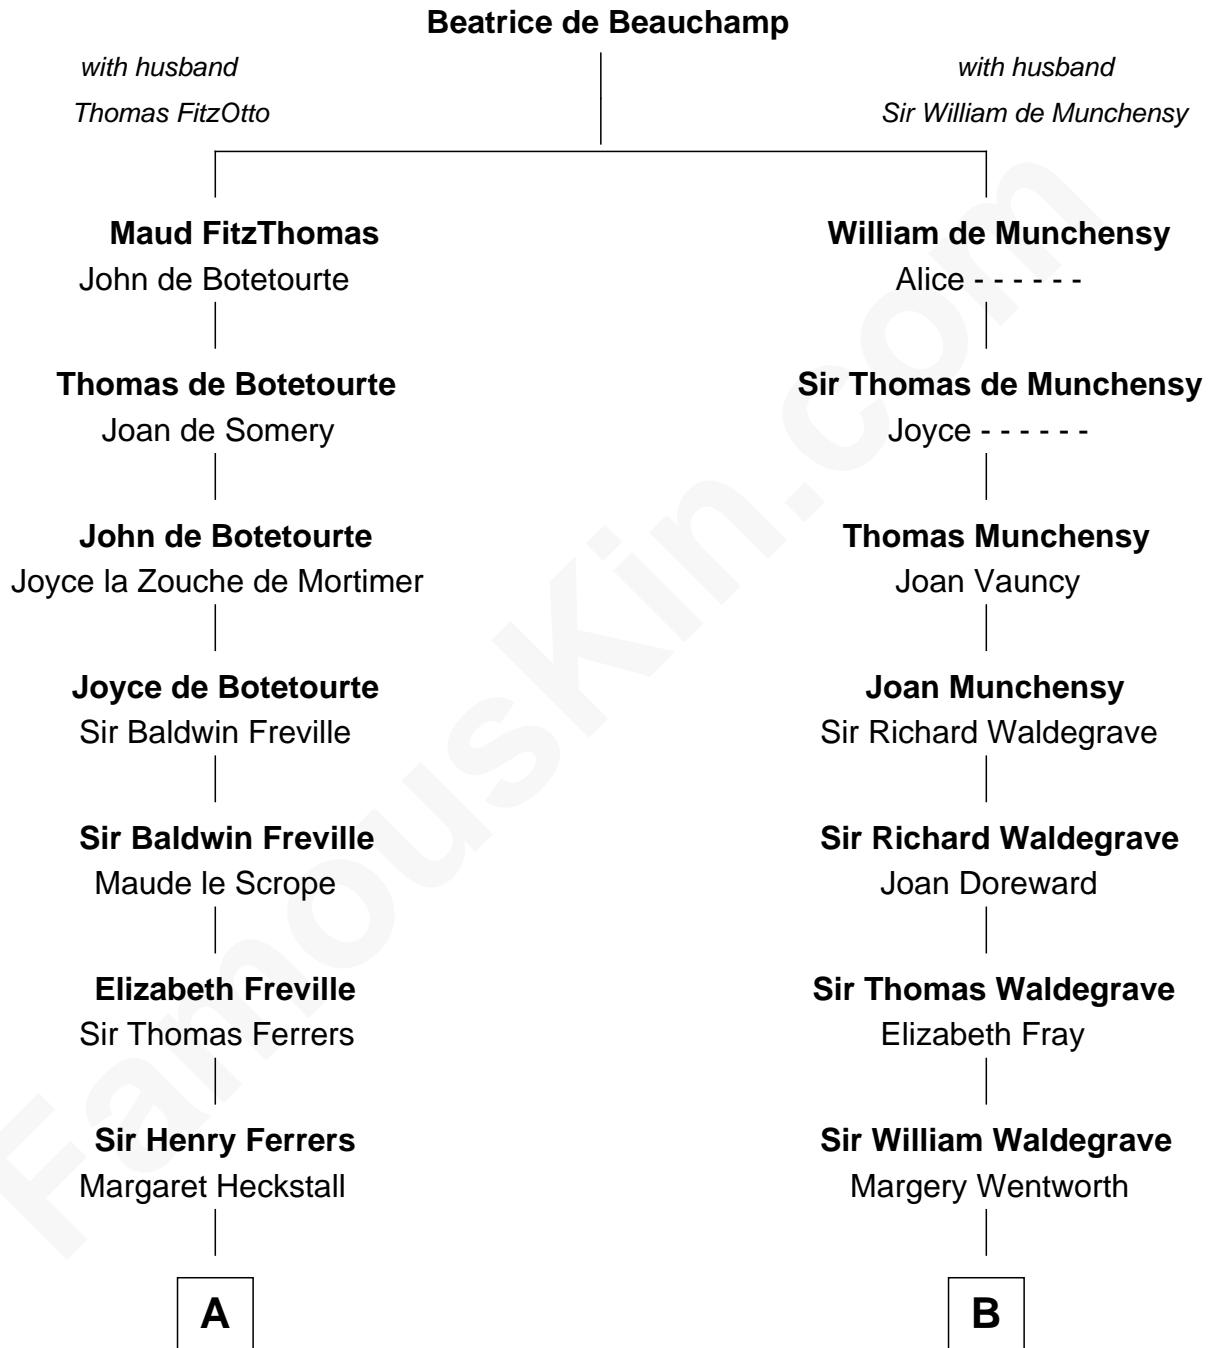

FamousKin.com Relationship Chart of

Susan B. Anthony

Women's Rights Advocate

18th cousin 3 times removed of

Maggie Gyllenhaal

Movie Actress

C

Daniel Anthony

Lucy Read

Susan B. Anthony

Women's Rights Advocate

D

Anders Leonard Gyllenhaal

Selma Amanda Nelson

Leonard Ephraim Gyllenhaal

Philo Pendleton