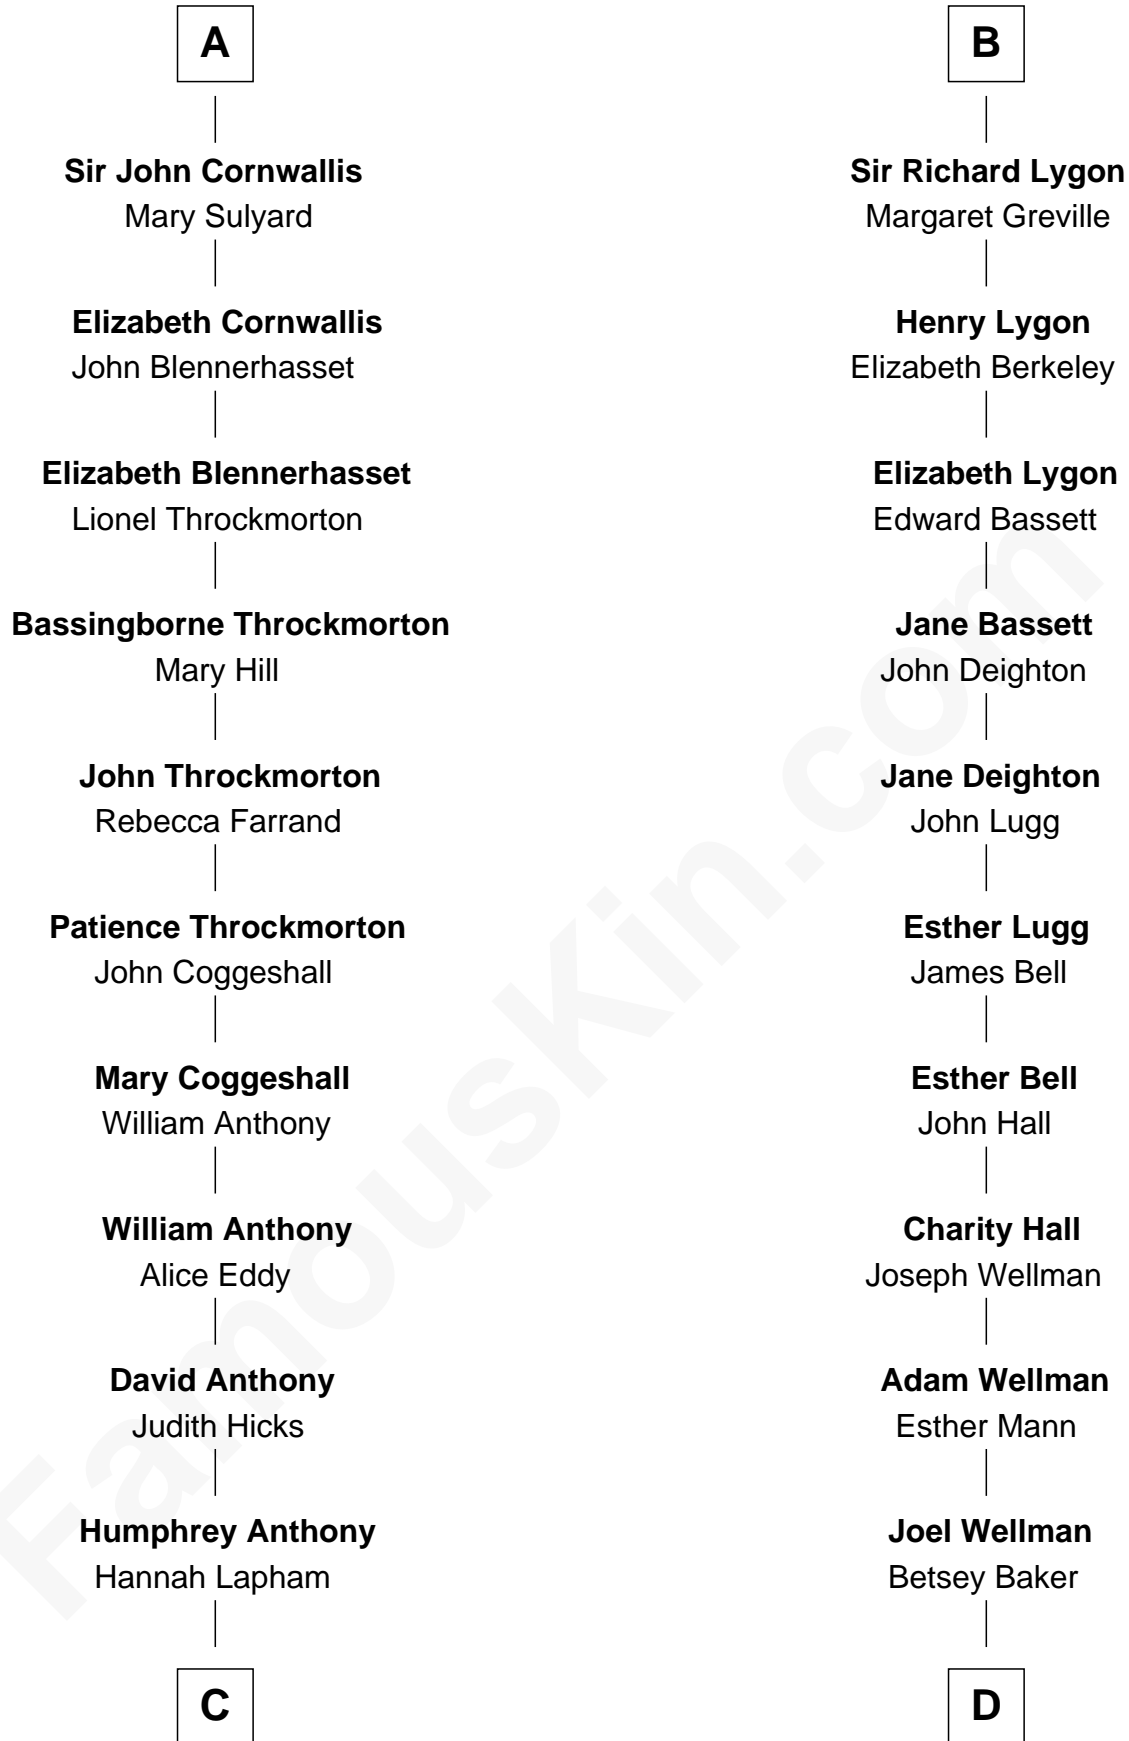

# FamousKin.com Relationship Chart of

**Susan B. Anthony**

*Women's Rights Advocate*

18th cousin 1 time removed of

**Jack London**

*Author of "The Call of the Wild"*

**Hugh le Despencer**

Eleanor de Clare

**Anne Pashley**

Edward Tyrrell

**Philippa Tyrrell**

Thomas Cornwallis

**Sir William Cornwallis**

Elizabeth Stanford

**A**

**Sir Edward le Despencer**

John de Beauchamp

**Sir Richard de Beauchamp**

Elizabeth Stafford

**Anne de Beauchamp**

Sir Richard Lygon

**B**

**C**

**Daniel Anthony**

Lucy Read

**Susan B. Anthony**

*Women's Rights Advocate*

**D**

**Marshall Daniel Wellman**

Eleanor Garrett Jones

**Flora Wellman**

William Henry Chaney