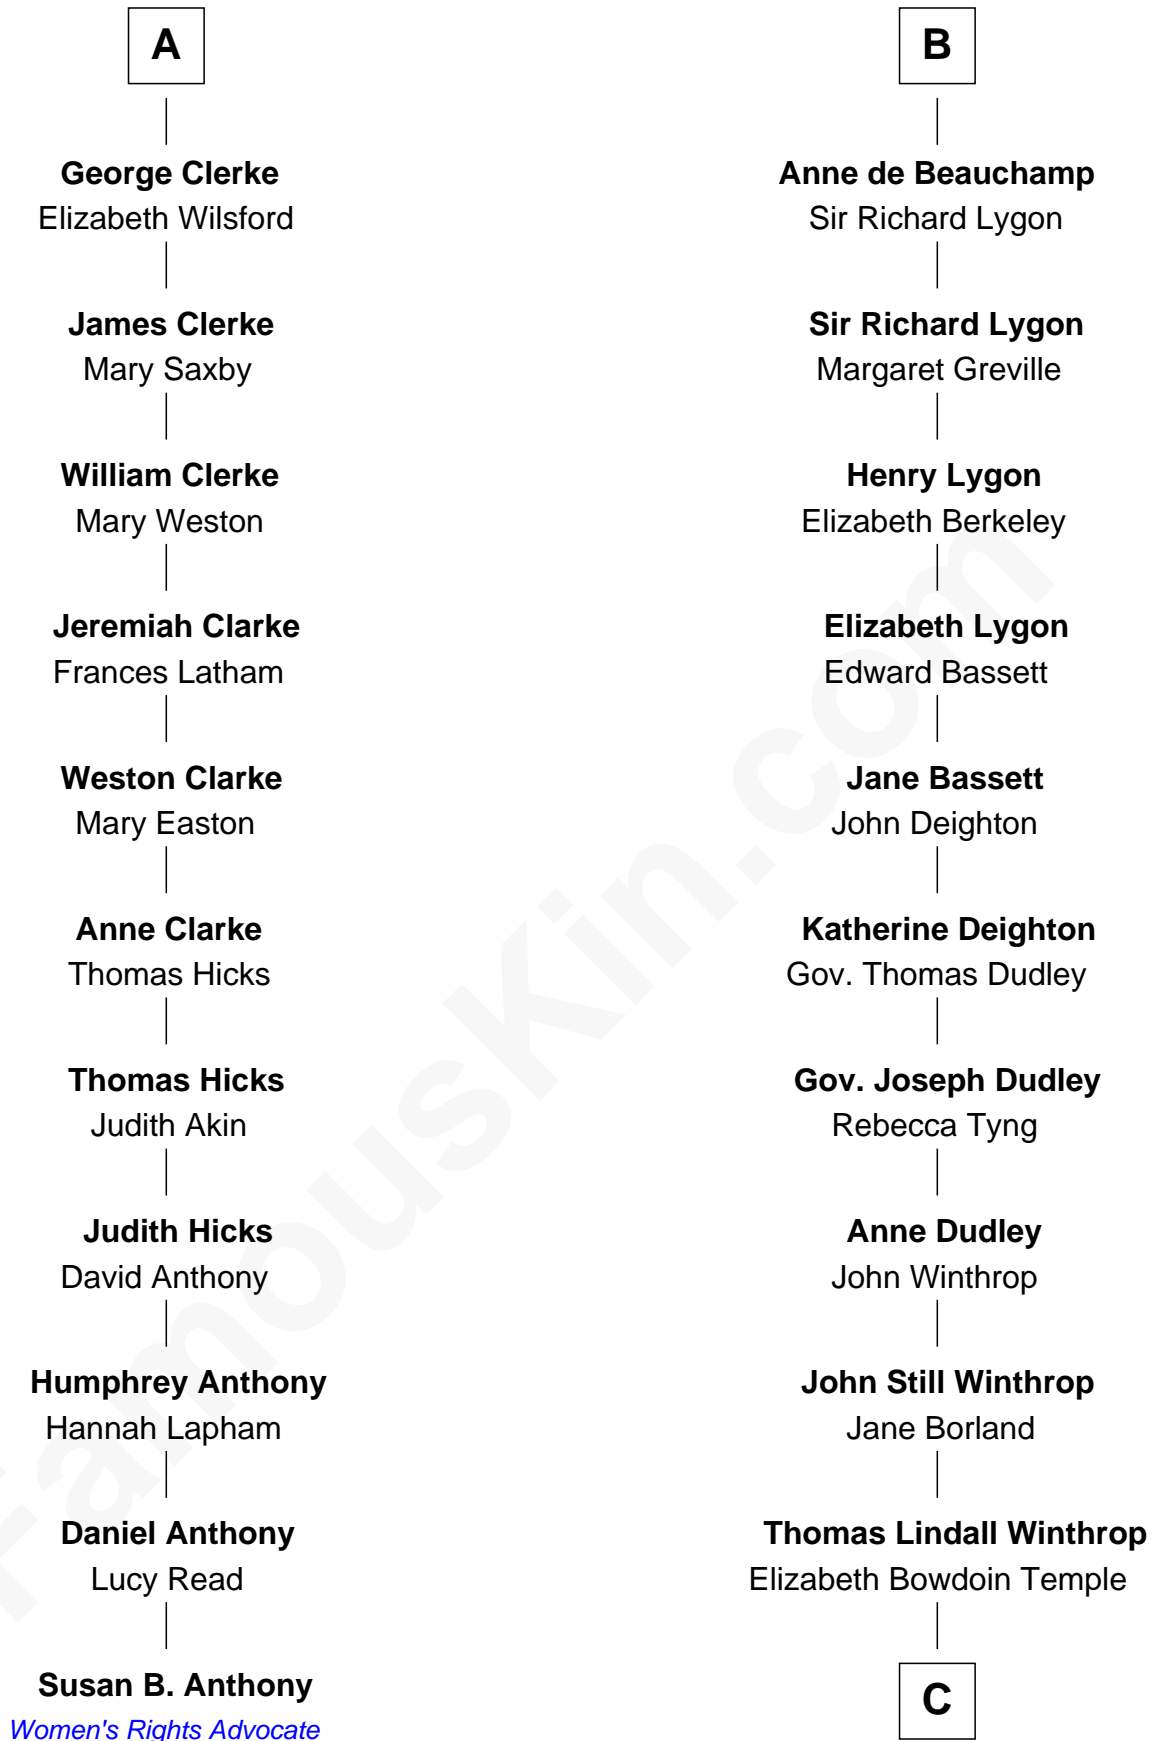

# FamousKin.com Relationship Chart of

**Susan B. Anthony**

*Women's Rights Advocate*

17th cousin 4 times removed of

**John Kerry**

*68th U.S. Secretary of State*

**C**

**Robert Charles Winthrop**  
Elizabeth Cabot Blanchard

**Robert Charles Winthrop**  
Elizabeth Mason

**Margaret Tyndal Winthrop**  
James Grant Forbes

**Rosemary Isabel Forbes**  
Richard John Kerry

**John Kerry**  
*68th U.S. Secretary of State*

FamousKin.com