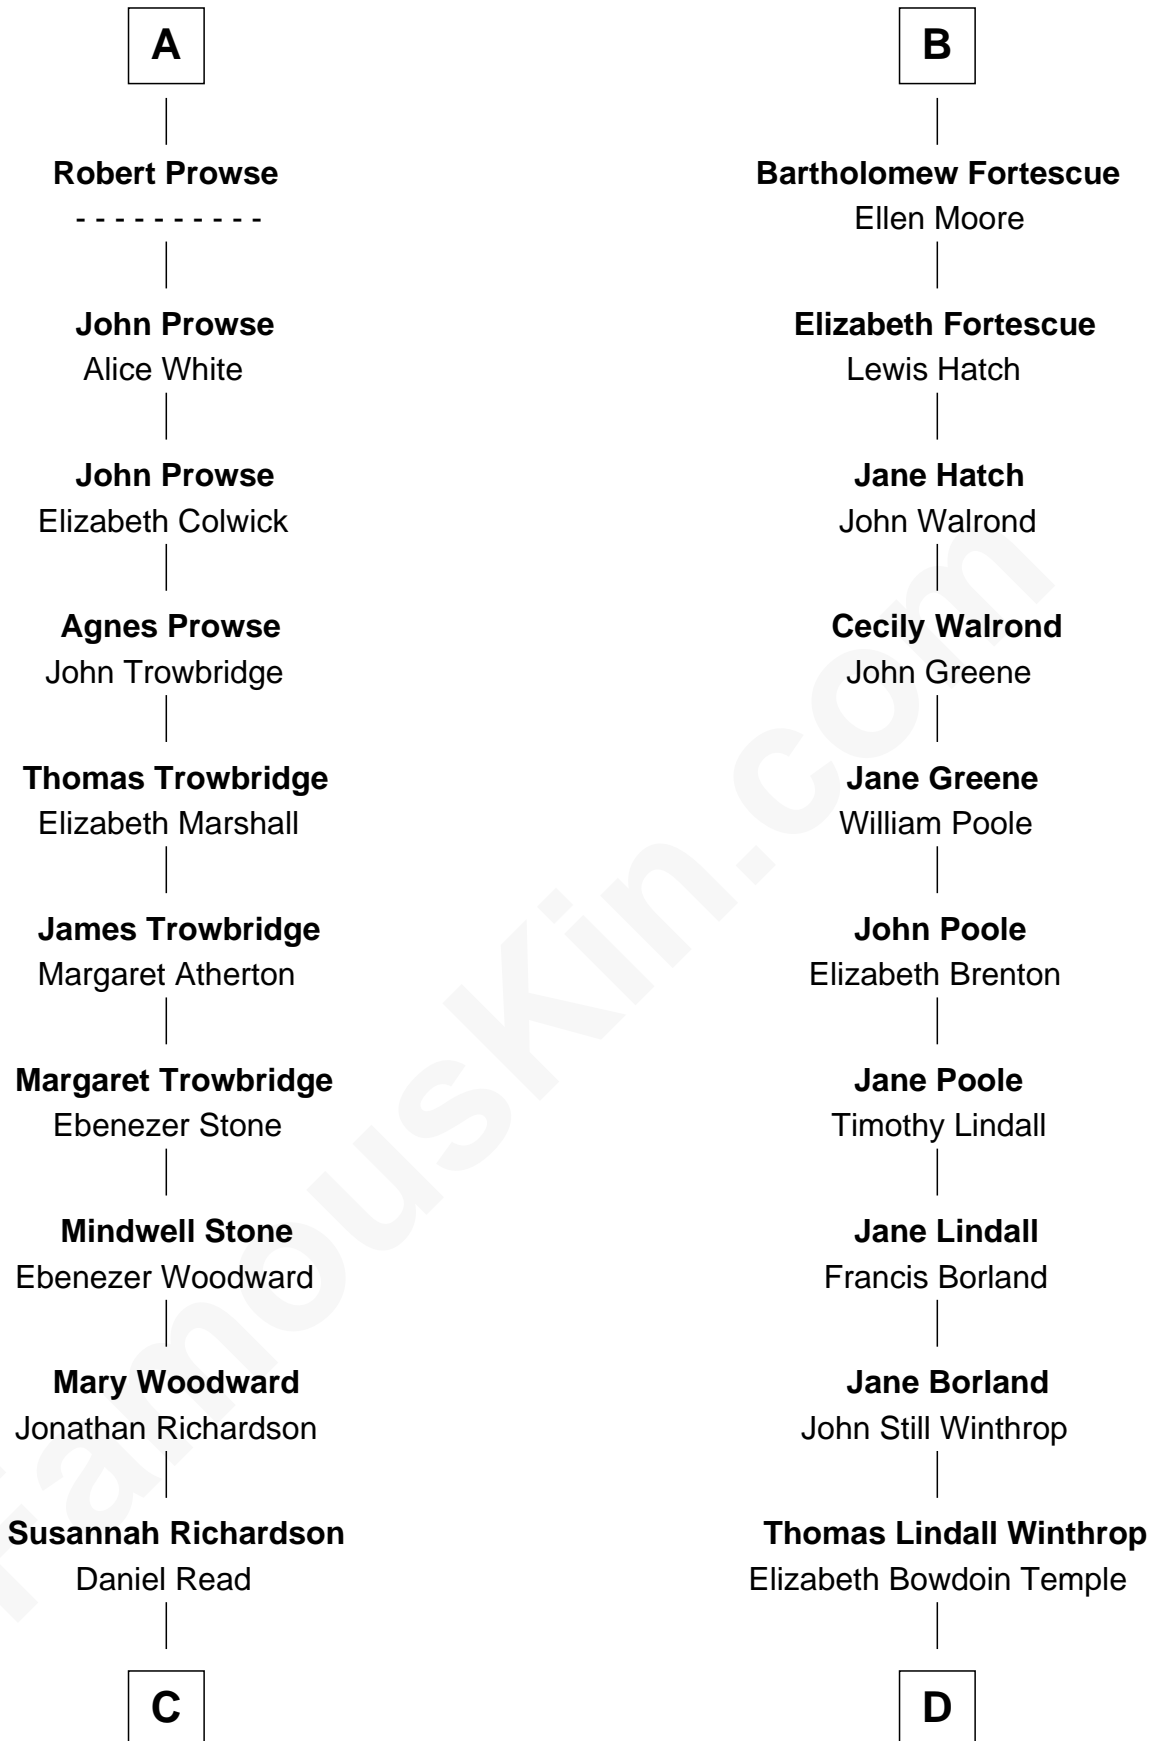

FamousKin.com Relationship Chart of

Susan B. Anthony

Women's Rights Advocate

18th cousin 3 times removed of

John Kerry

68th U.S. Secretary of State

Sir Humphrey de Beauchamp

Sibyl Oliver

Joan - - - - -

Sir John Beauchamp

Margaret Whalesburgh

Elizabeth Beauchamp

William Fortescue

Sir John Fortescue

Eleanor Norris

Sir John Fortescue

Isabella Jamys

Martin Fortescue

Elizabeth Deynsell

John Fortescue

Jacquet St. Leger

B

C

Lucy Read
Daniel Anthony

Susan B. Anthony
Women's Rights Advocate

D

Robert Charles Winthrop
Elizabeth Cabot Blanchard

Robert Charles Winthrop
Elizabeth Mason

Margaret Tyndal Winthrop
James Grant Forbes

Rosemary Isabel Forbes
Richard John Kerry