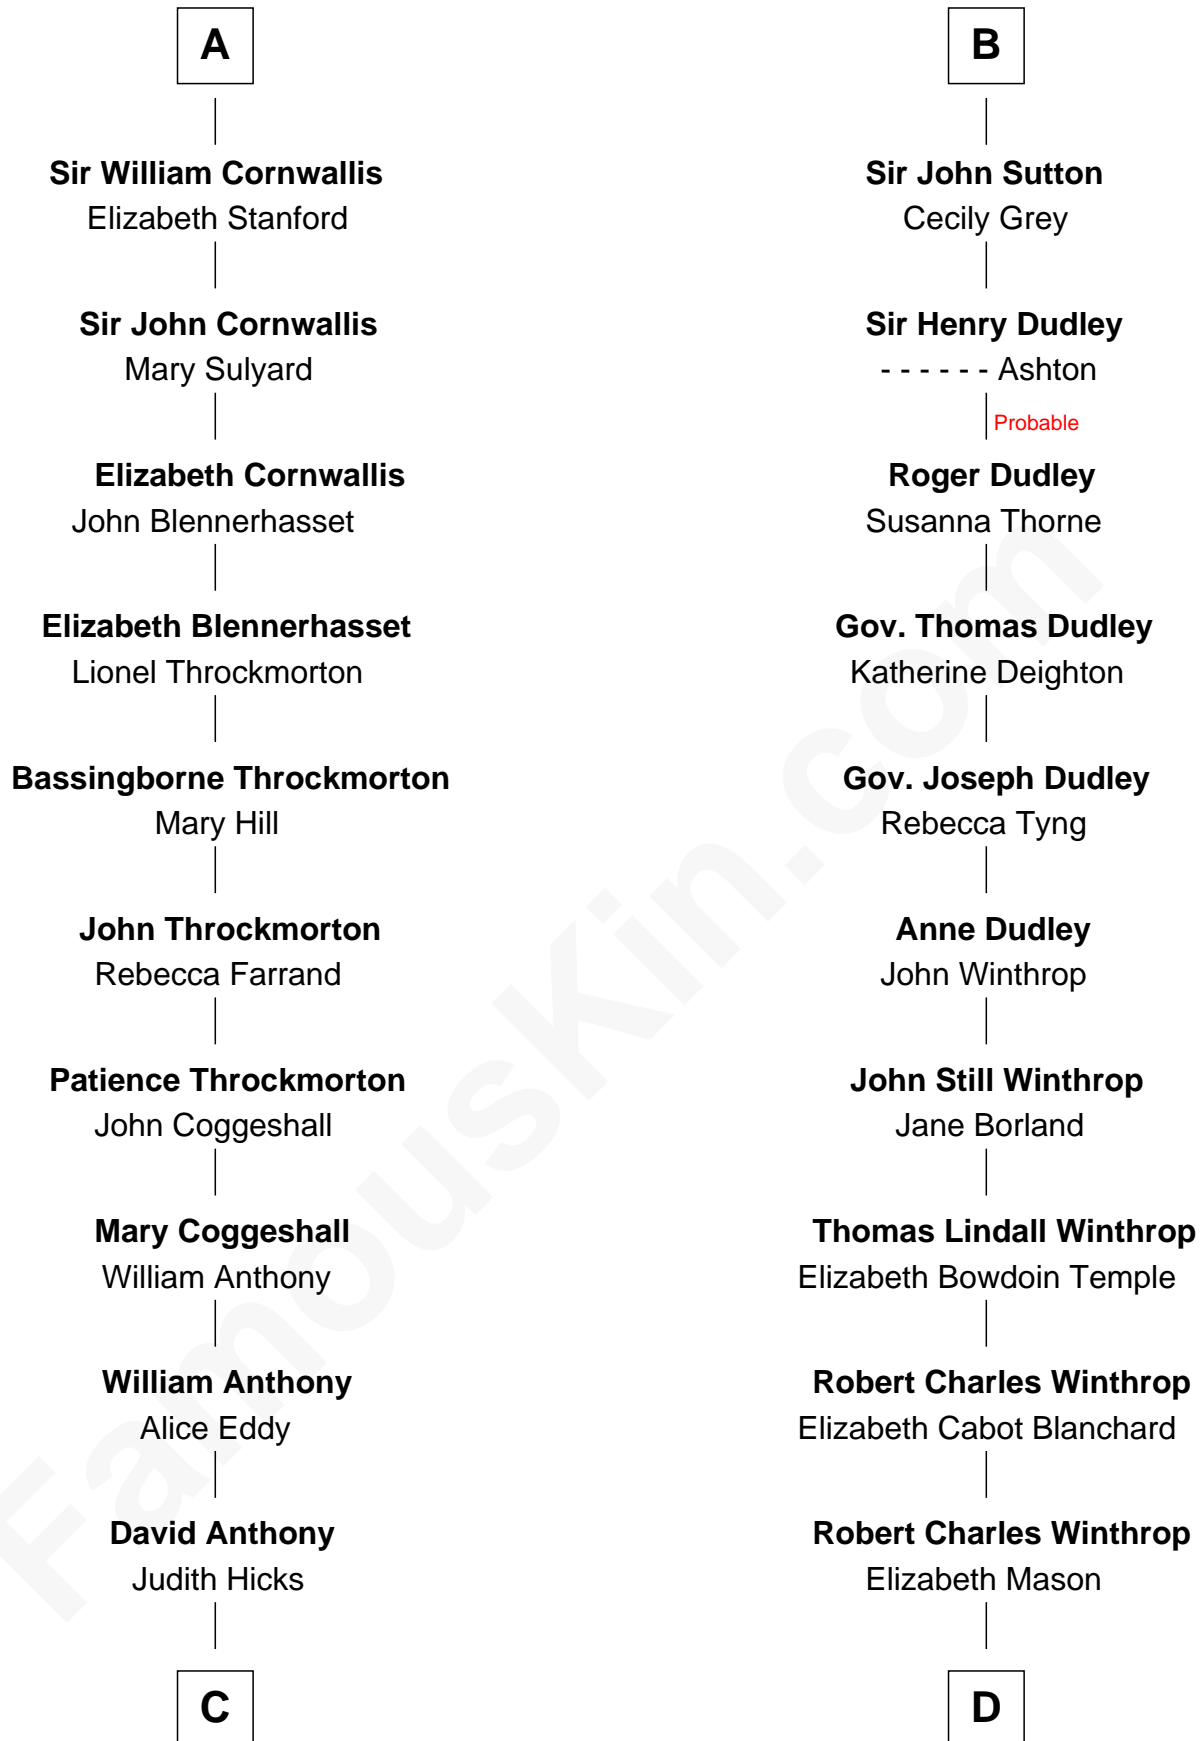

FamousKin.com Relationship Chart of

Susan B. Anthony

Women's Rights Advocate

19th cousin of

John Kerry

68th U.S. Secretary of State

Isabella de Beauchamp

with husband
Sir Hugh le Despencer

Richard Fitzalan

Sir Edmund Fitzalan

Sibyl de Montagu

Alice Fitzalan

Sir Thomas de Holand

Philippe Fitzalan

Sir Richard Sergeaux

Eleanor Holand

Edward Cherleton

Philippa Sergeaux

Sir Robert Pashley

Joyce Cherleton

Sir John Tiptoft

Anne Pashley

Edward Tyrrell

Joyce Tiptoft

Sir Edmund Sutton

Philippa Tyrrell

Thomas Cornwallis

Sir Edward Sutton

Cecily Willoughby

A

B

FamousKin.com