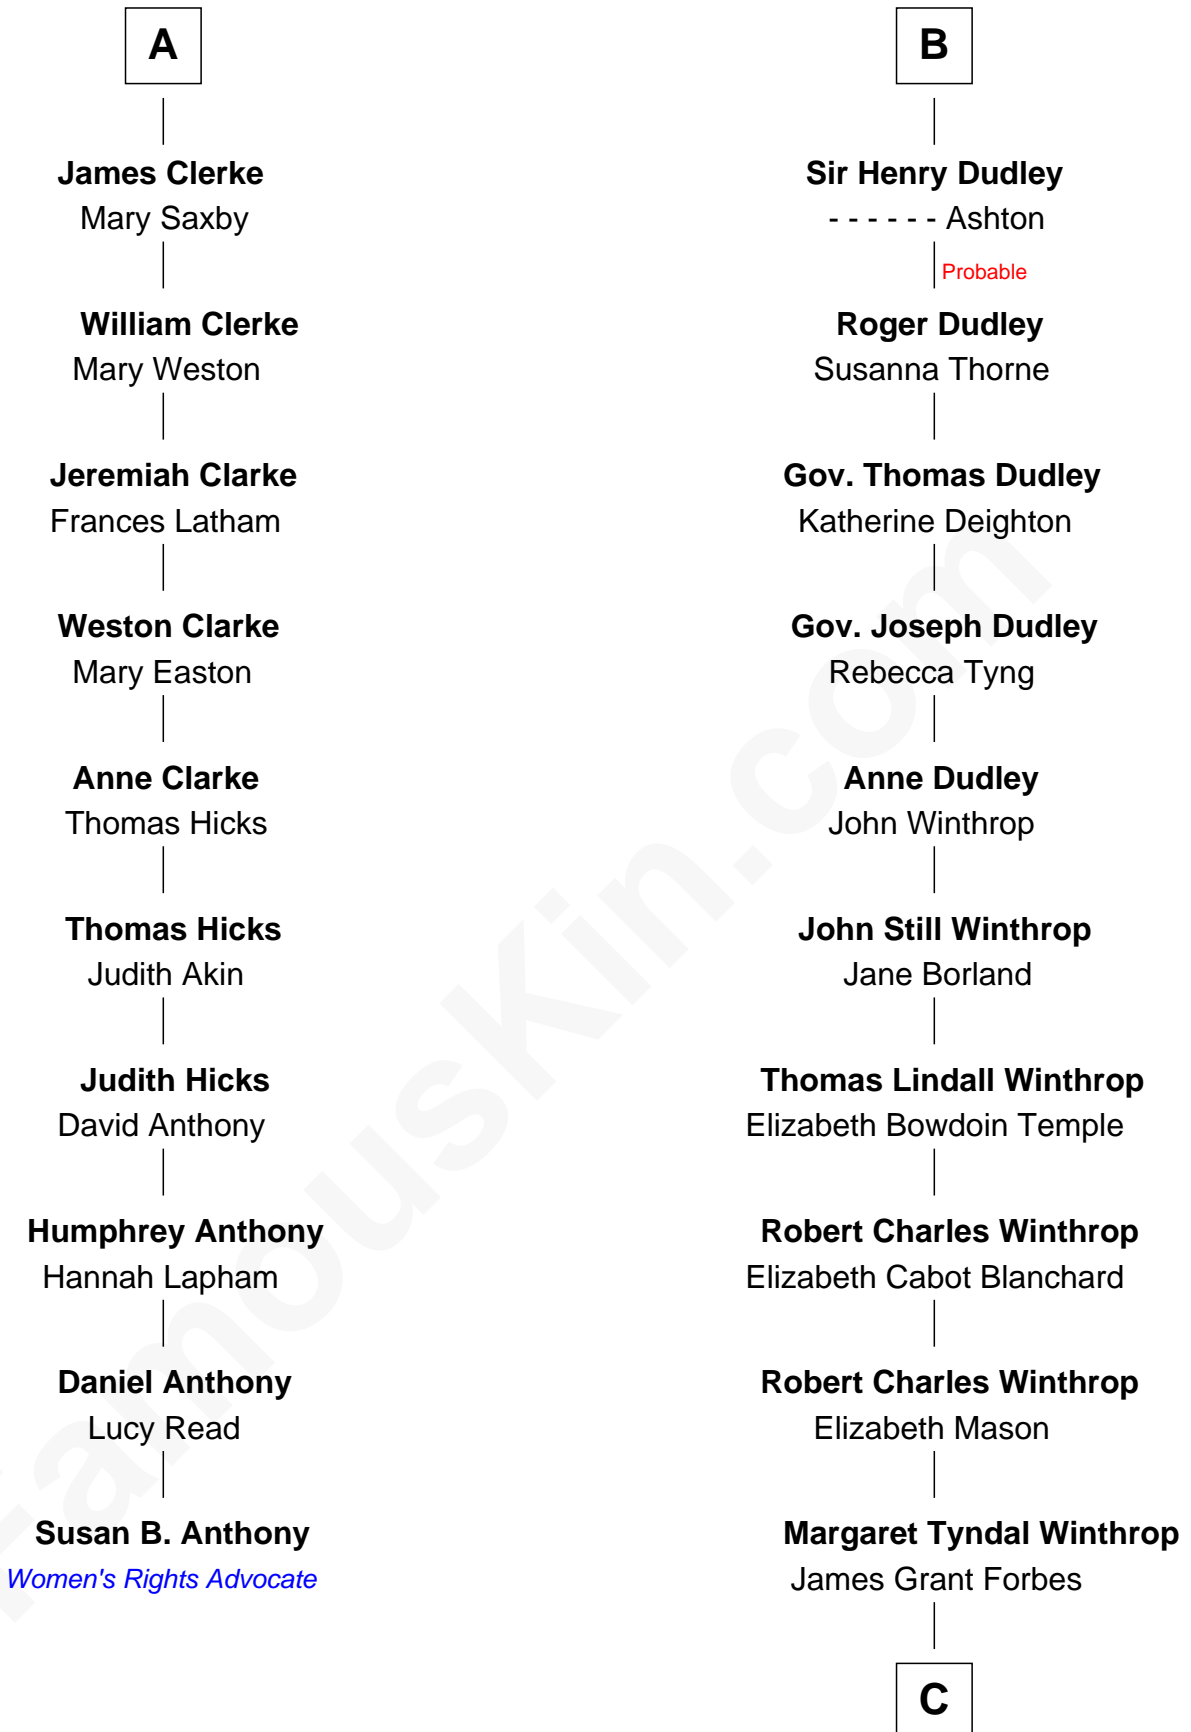

FamousKin.com Relationship Chart of

Susan B. Anthony

Women's Rights Advocate

16th cousin 2 times removed of

John Kerry

68th U.S. Secretary of State

Sir William de Ros
Margery de Badlesmere

C

—
Rosemary Isabel Forbes

Richard John Kerry

—
John Kerry

68th U.S. Secretary of State

FamousKin.com