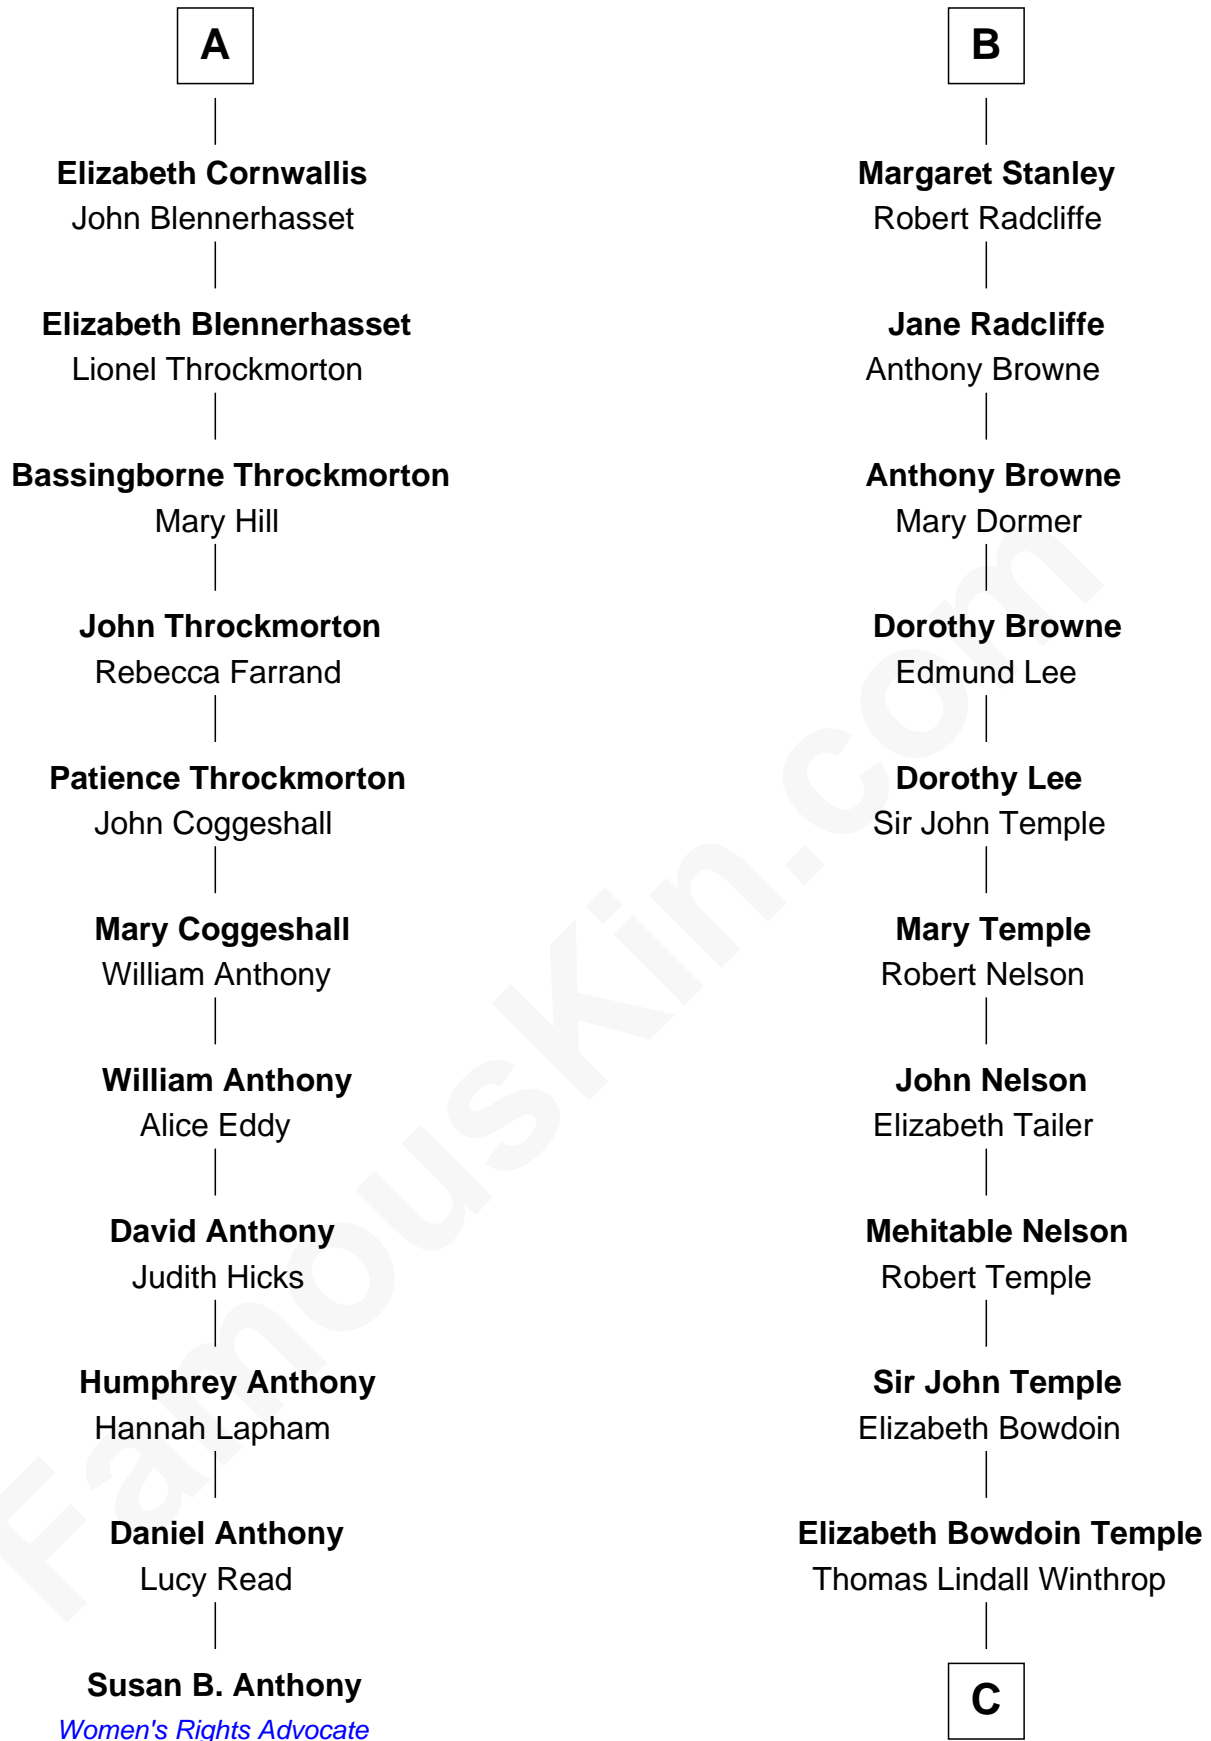

FamousKin.com Relationship Chart of

Susan B. Anthony

Women's Rights Advocate

17th cousin 4 times removed of

John Kerry

68th U.S. Secretary of State

William de Montagu
Katherine de Grandison

Sibyl de Montagu
Sir Edmund Fitzalan

A

Philippa de Montagu
Sir Roger de Mortimer

Edmund Mortimer
Philippa Plantagenet

Elizabeth Mortimer
Sir Henry Percy

Sir Henry Percy
Eleanor Neville

Anne Percy
Sir Thomas Hungerford

Mary Hungerford
Sir Edward Hastings

Anne Hastings
Sir Thomas Stanley

B

C

Robert Charles Winthrop
Elizabeth Cabot Blanchard

Robert Charles Winthrop
Elizabeth Mason

Margaret Tyndal Winthrop
James Grant Forbes

Rosemary Isabel Forbes
Richard John Kerry